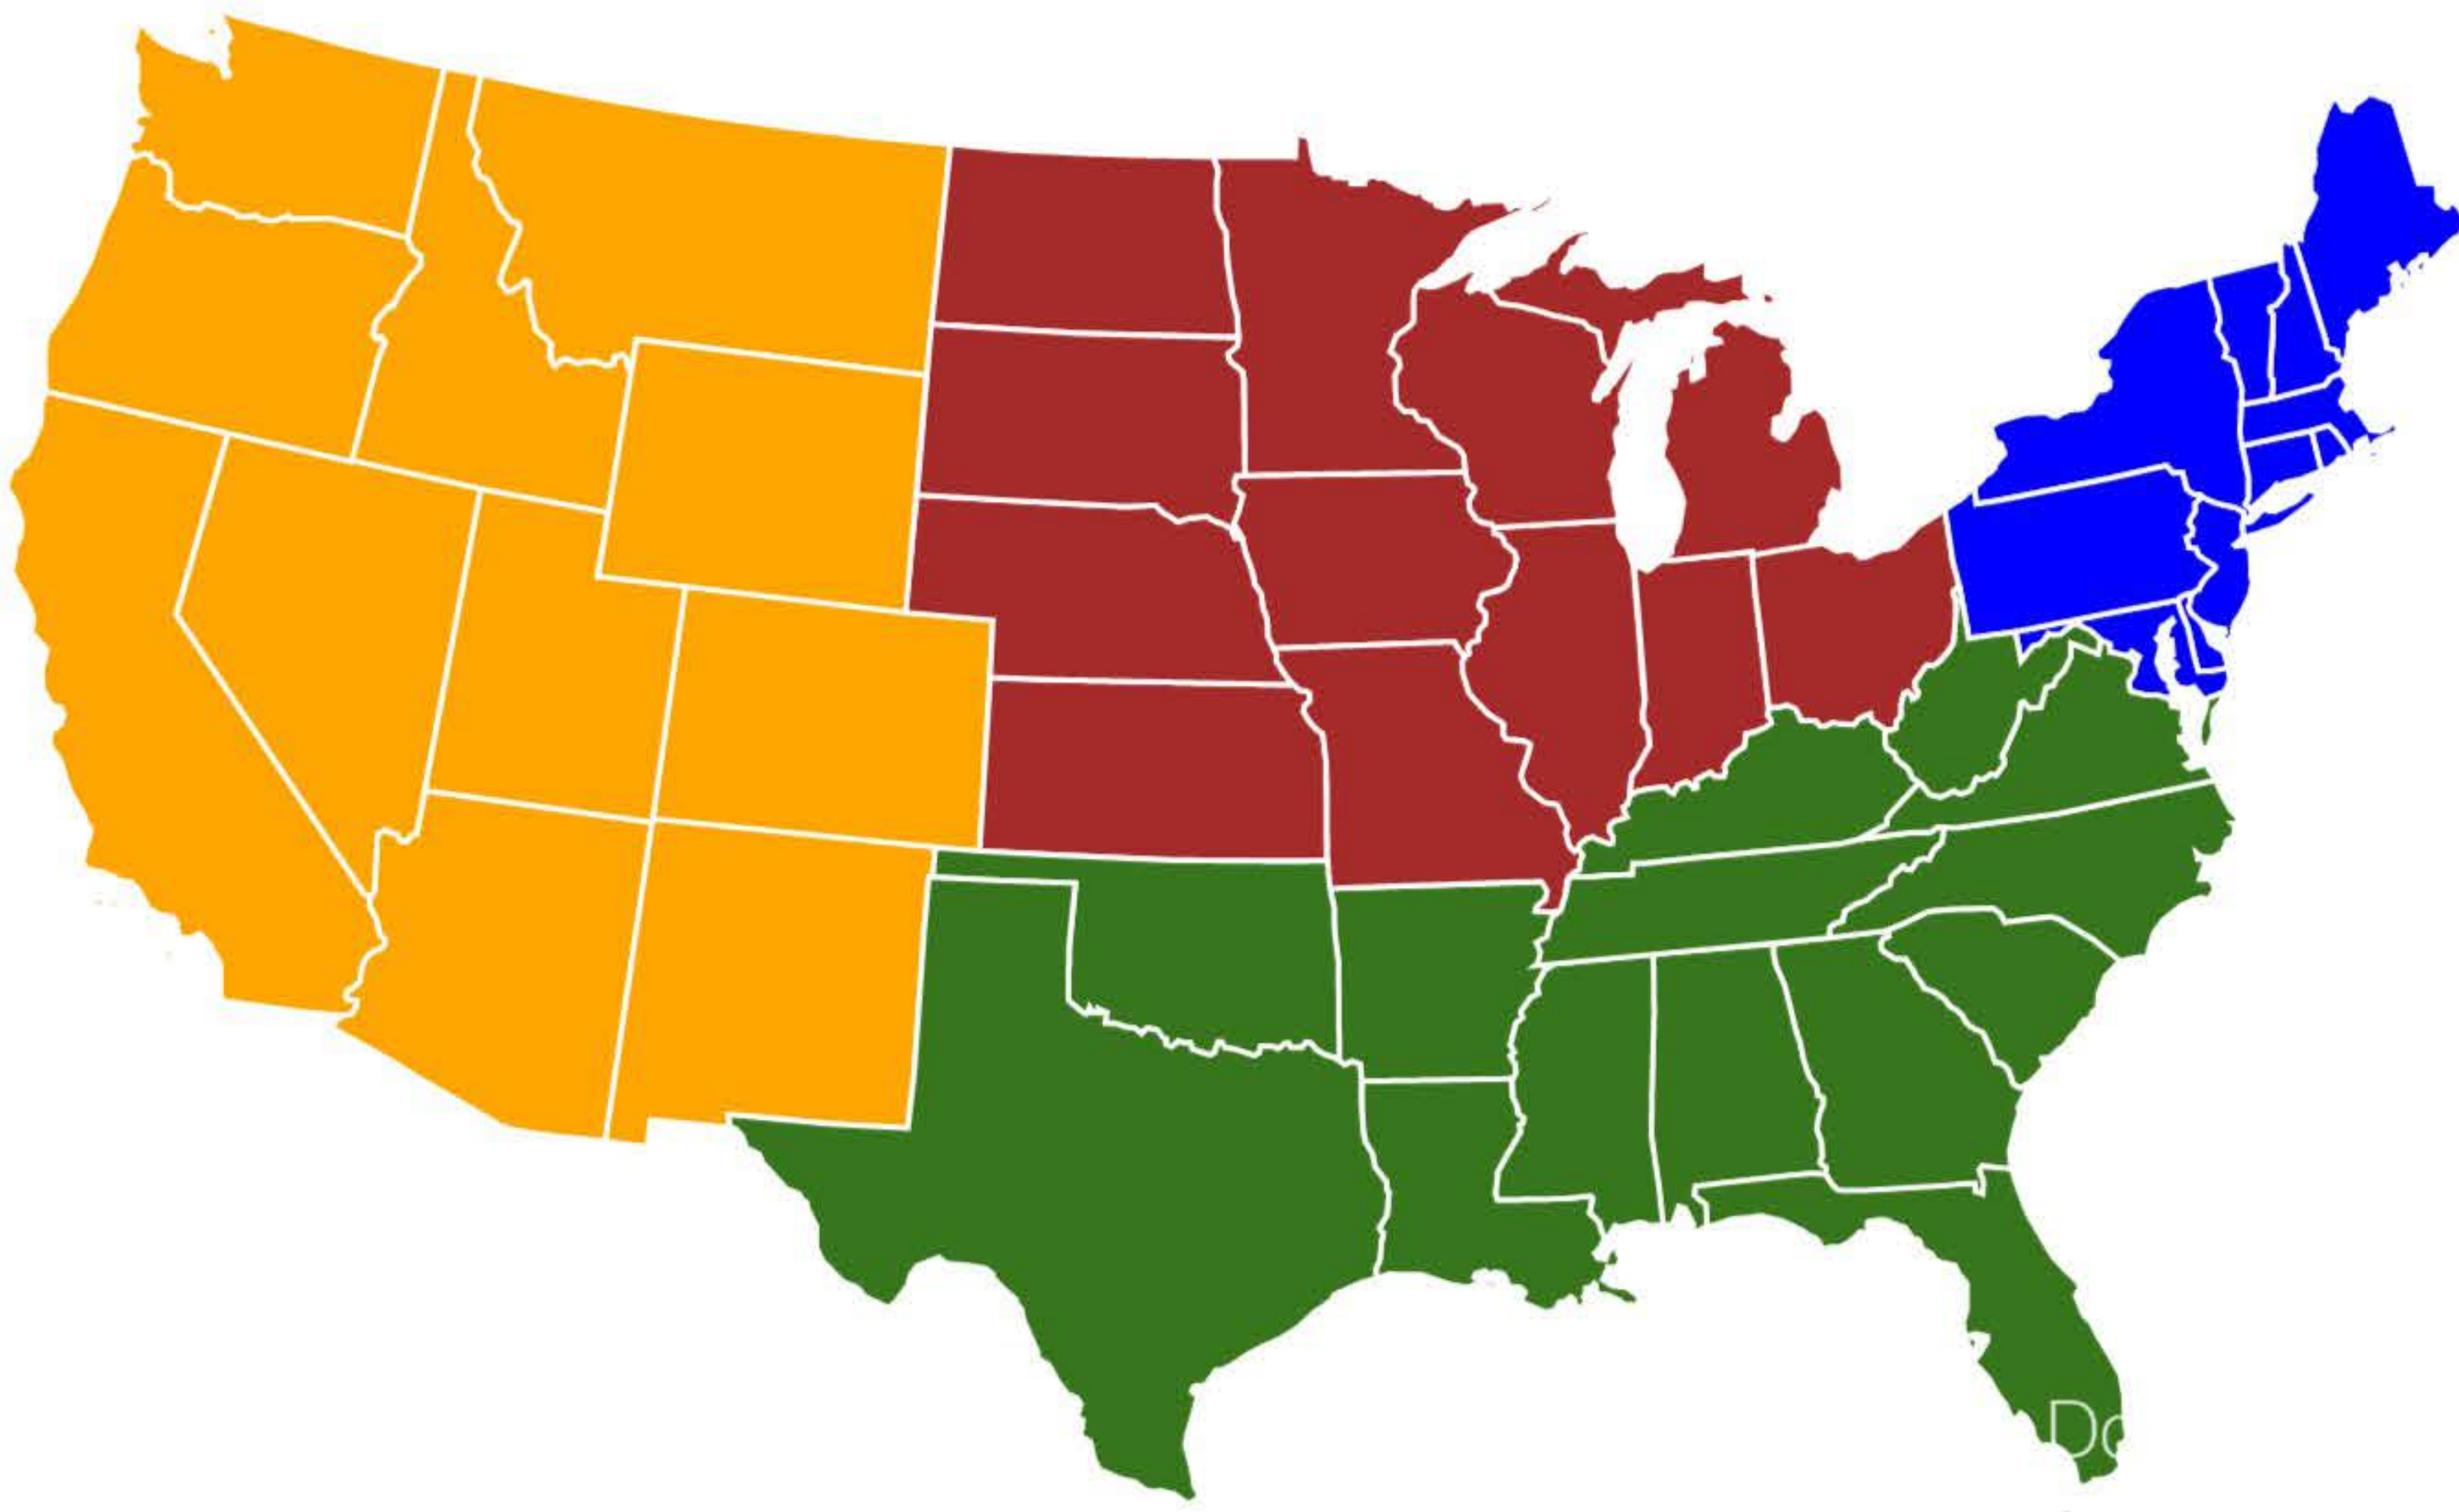

INTERACTIVE DEMOGRAPHICS

REGIONAL INFORMATION

(Scroll pointer over map and charts)

NUMBER of CHAPTERS BY REGION: TOTAL 46

ADULT PROFESSIONALS (52%) STUDENTS (48%)

MEMBERSHIP TYPE

Systems Administrator/ Analyst IT Manager Executive Education Developer Sales