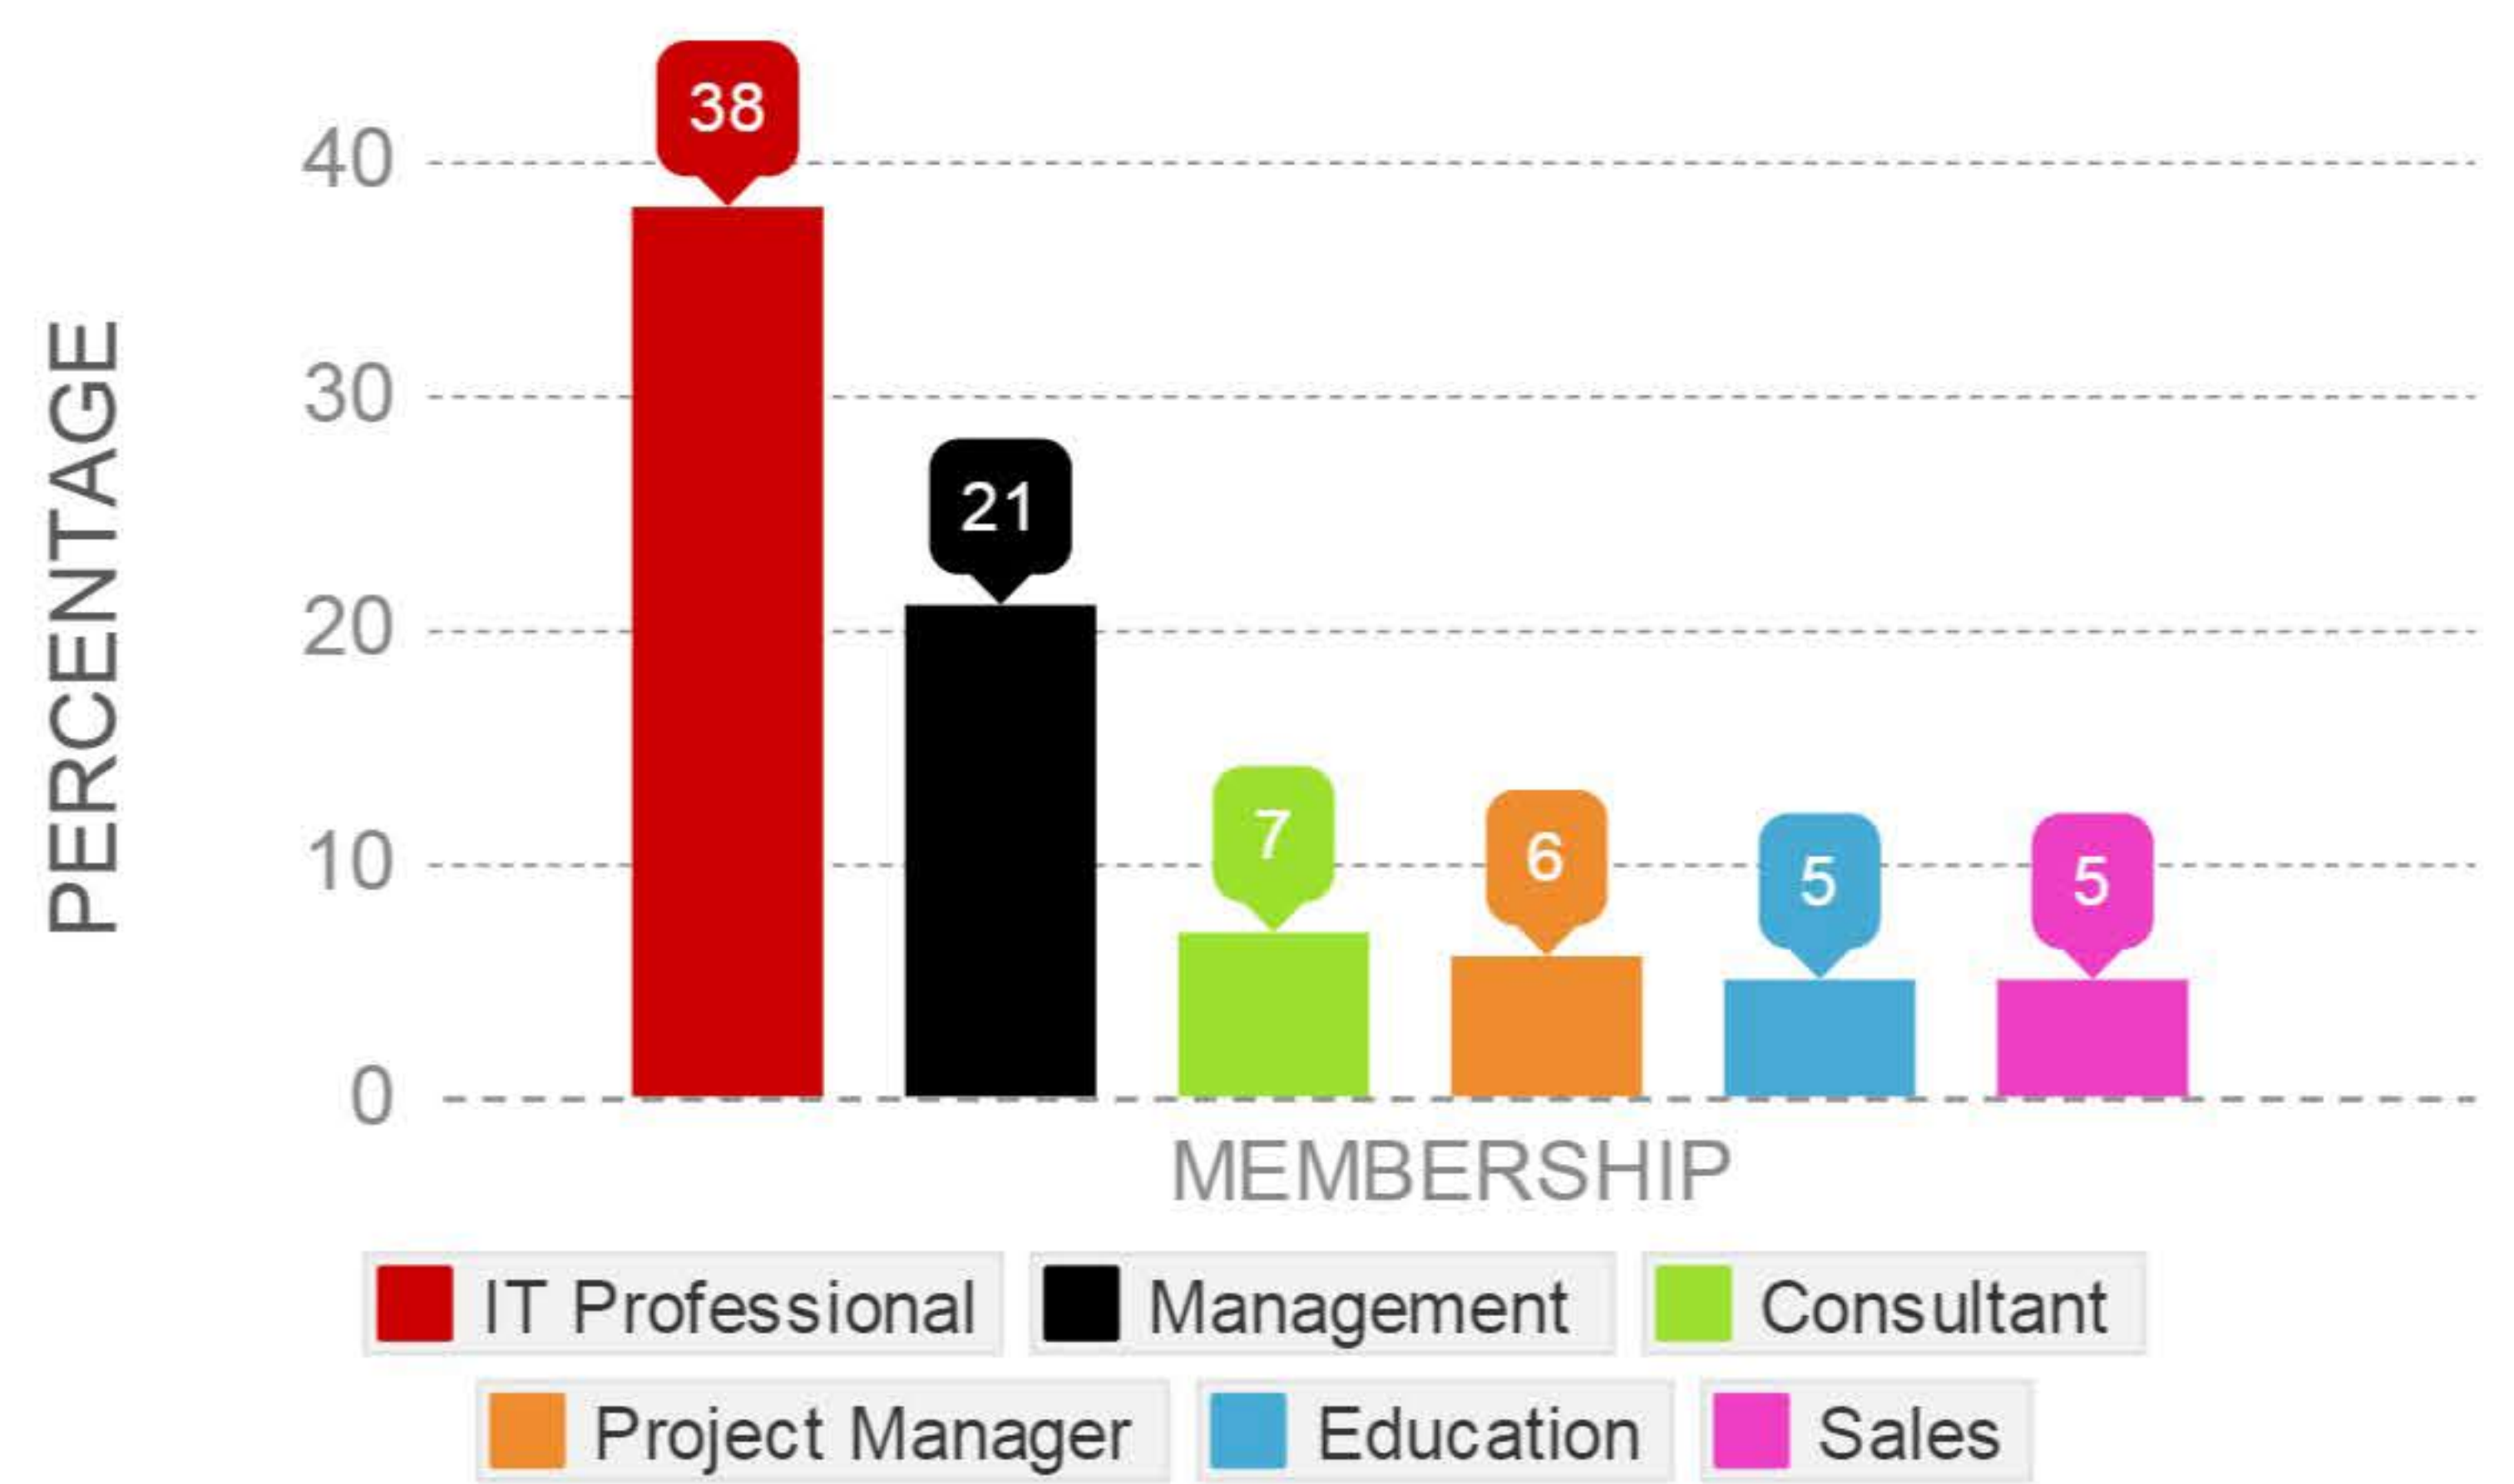

INTERACTIVE DEMOGRAPHICS

REGIONAL INFORMATION

(Scroll pointer over map and charts)

NUMBER of CHAPTERS BY REGION: TOTAL 46

ADULT PROFESSIONALS (52%) STUDENTS (48%)

MEMBERSHIP TYPE

Systems Administrator/ Analyst IT Manager Executive Education Developer Sales

IT Roles

FEMALE (42%) MALE (58%)

GENDER

IT Professional Management Consultant Project Manager Education Sales

CAREER FOCUS

ONLINE COMMUNITIES: 70,000+ CONNECTIONS