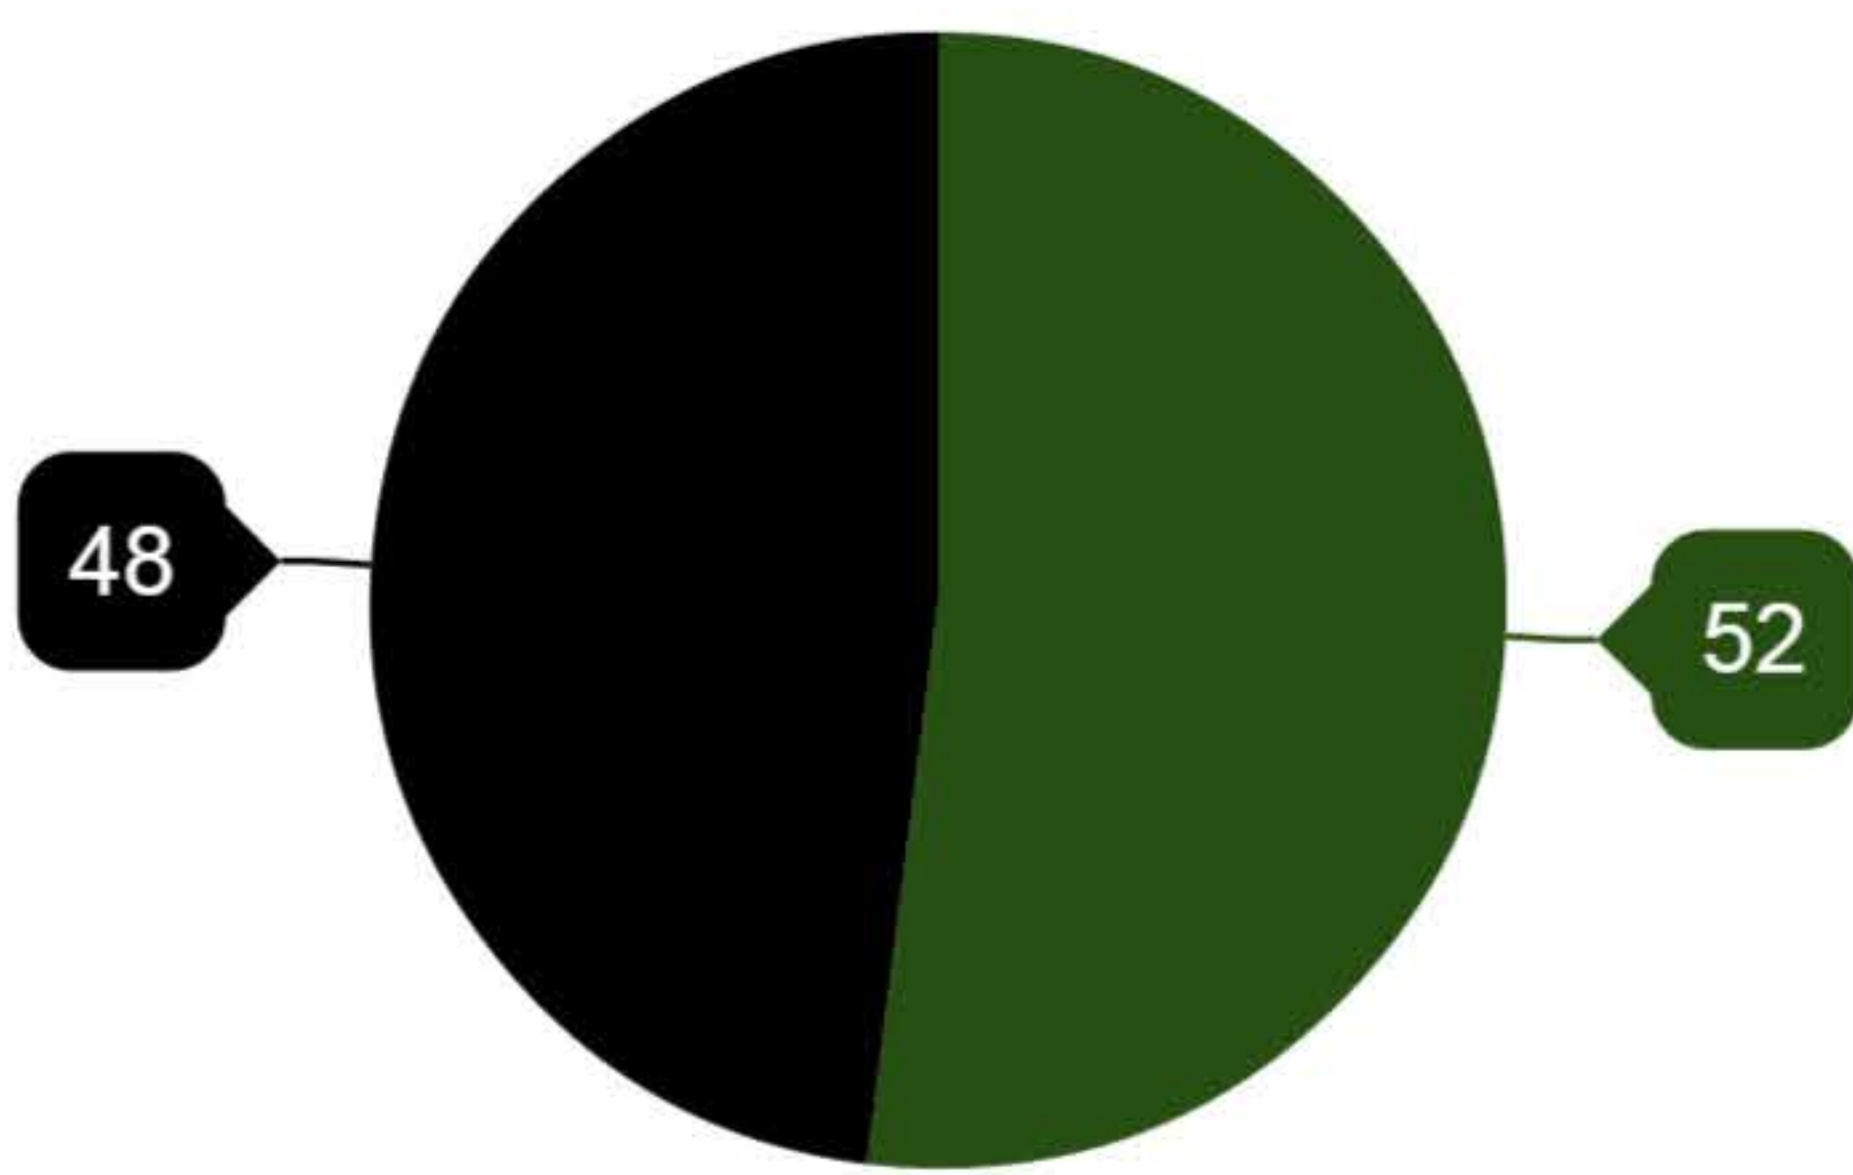

INTERACTIVE DEMOGRAPHICS

REGIONAL INFORMATION

(Scroll pointer over map and charts)

NUMBER of CHAPTERS BY REGION: TOTAL 46

ADULT PROFESSIONALS (52%) STUDENTS (48%)

MEMBERSHIP TYPE

Systems Administrator/ Analyst IT Manager Executive Education Developer Sales