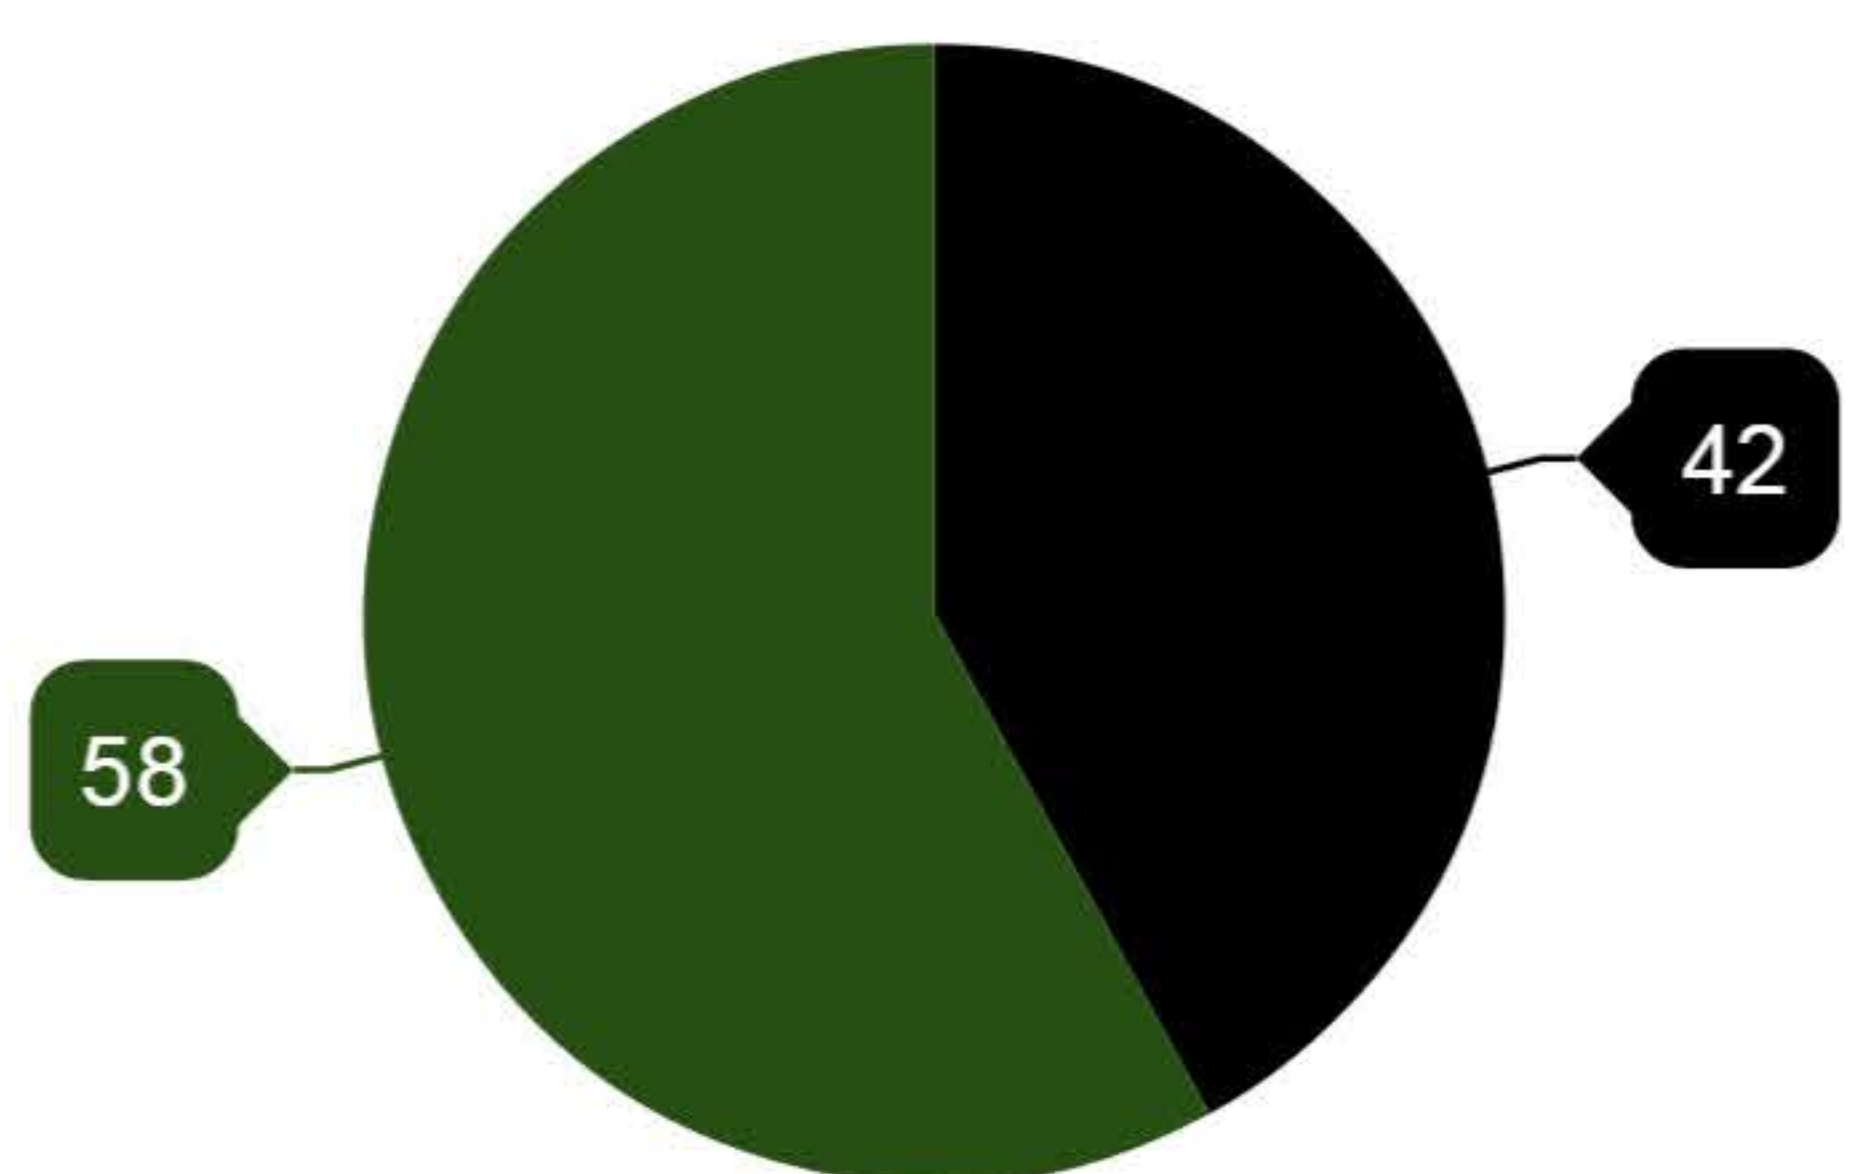

FEMALE (42%) MALE (58%)

GENDER