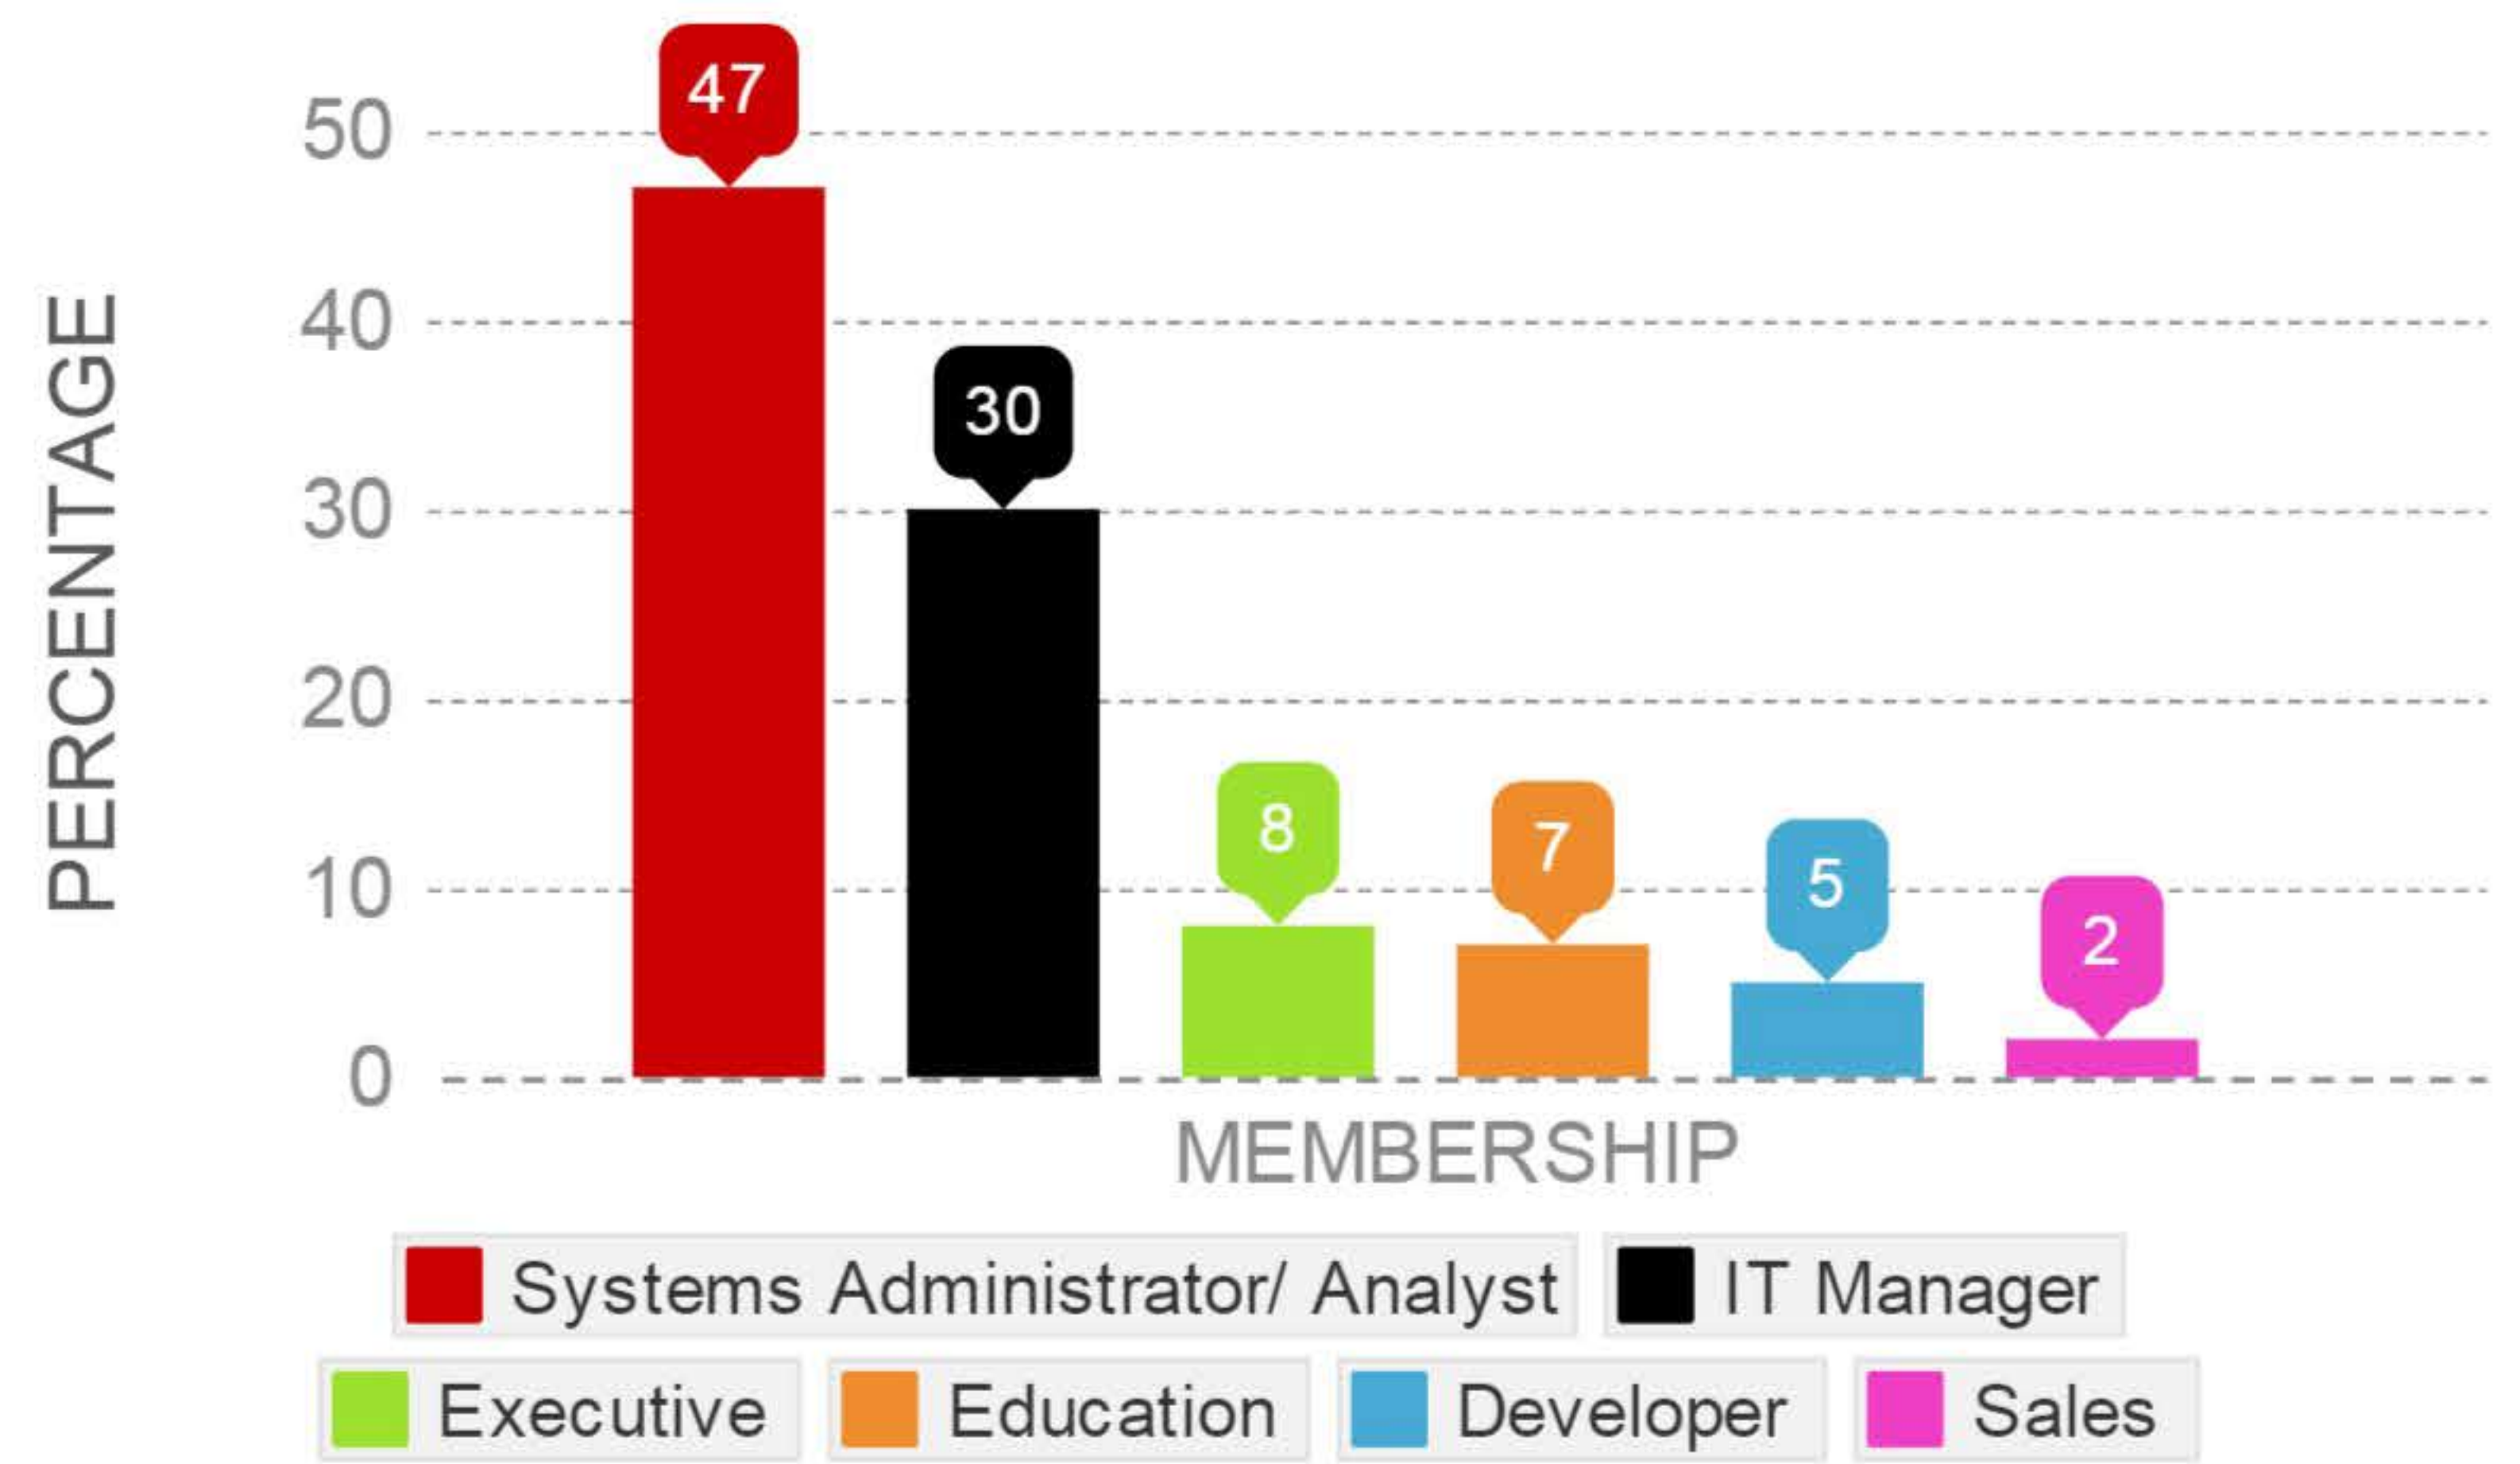

INTERACTIVE DEMOGRAPHICS

REGIONAL INFORMATION

(Scroll pointer over map and charts)

NUMBER of CHAPTERS BY REGION: TOTAL 46

ADULT PROFESSIONALS (52%) STUDENTS (48%)

MEMBERSHIP TYPE

Systems Administrator/ Analyst IT Manager Executive Education Developer Sales

IT Roles

FEMALE (42%) MALE (58%)

GENDER

IT Professional Management Consultant Project Manager Education Sales

CAREER FOCUS

ONLINE COMMUNITIES: 70,000+ CONNECTIONS