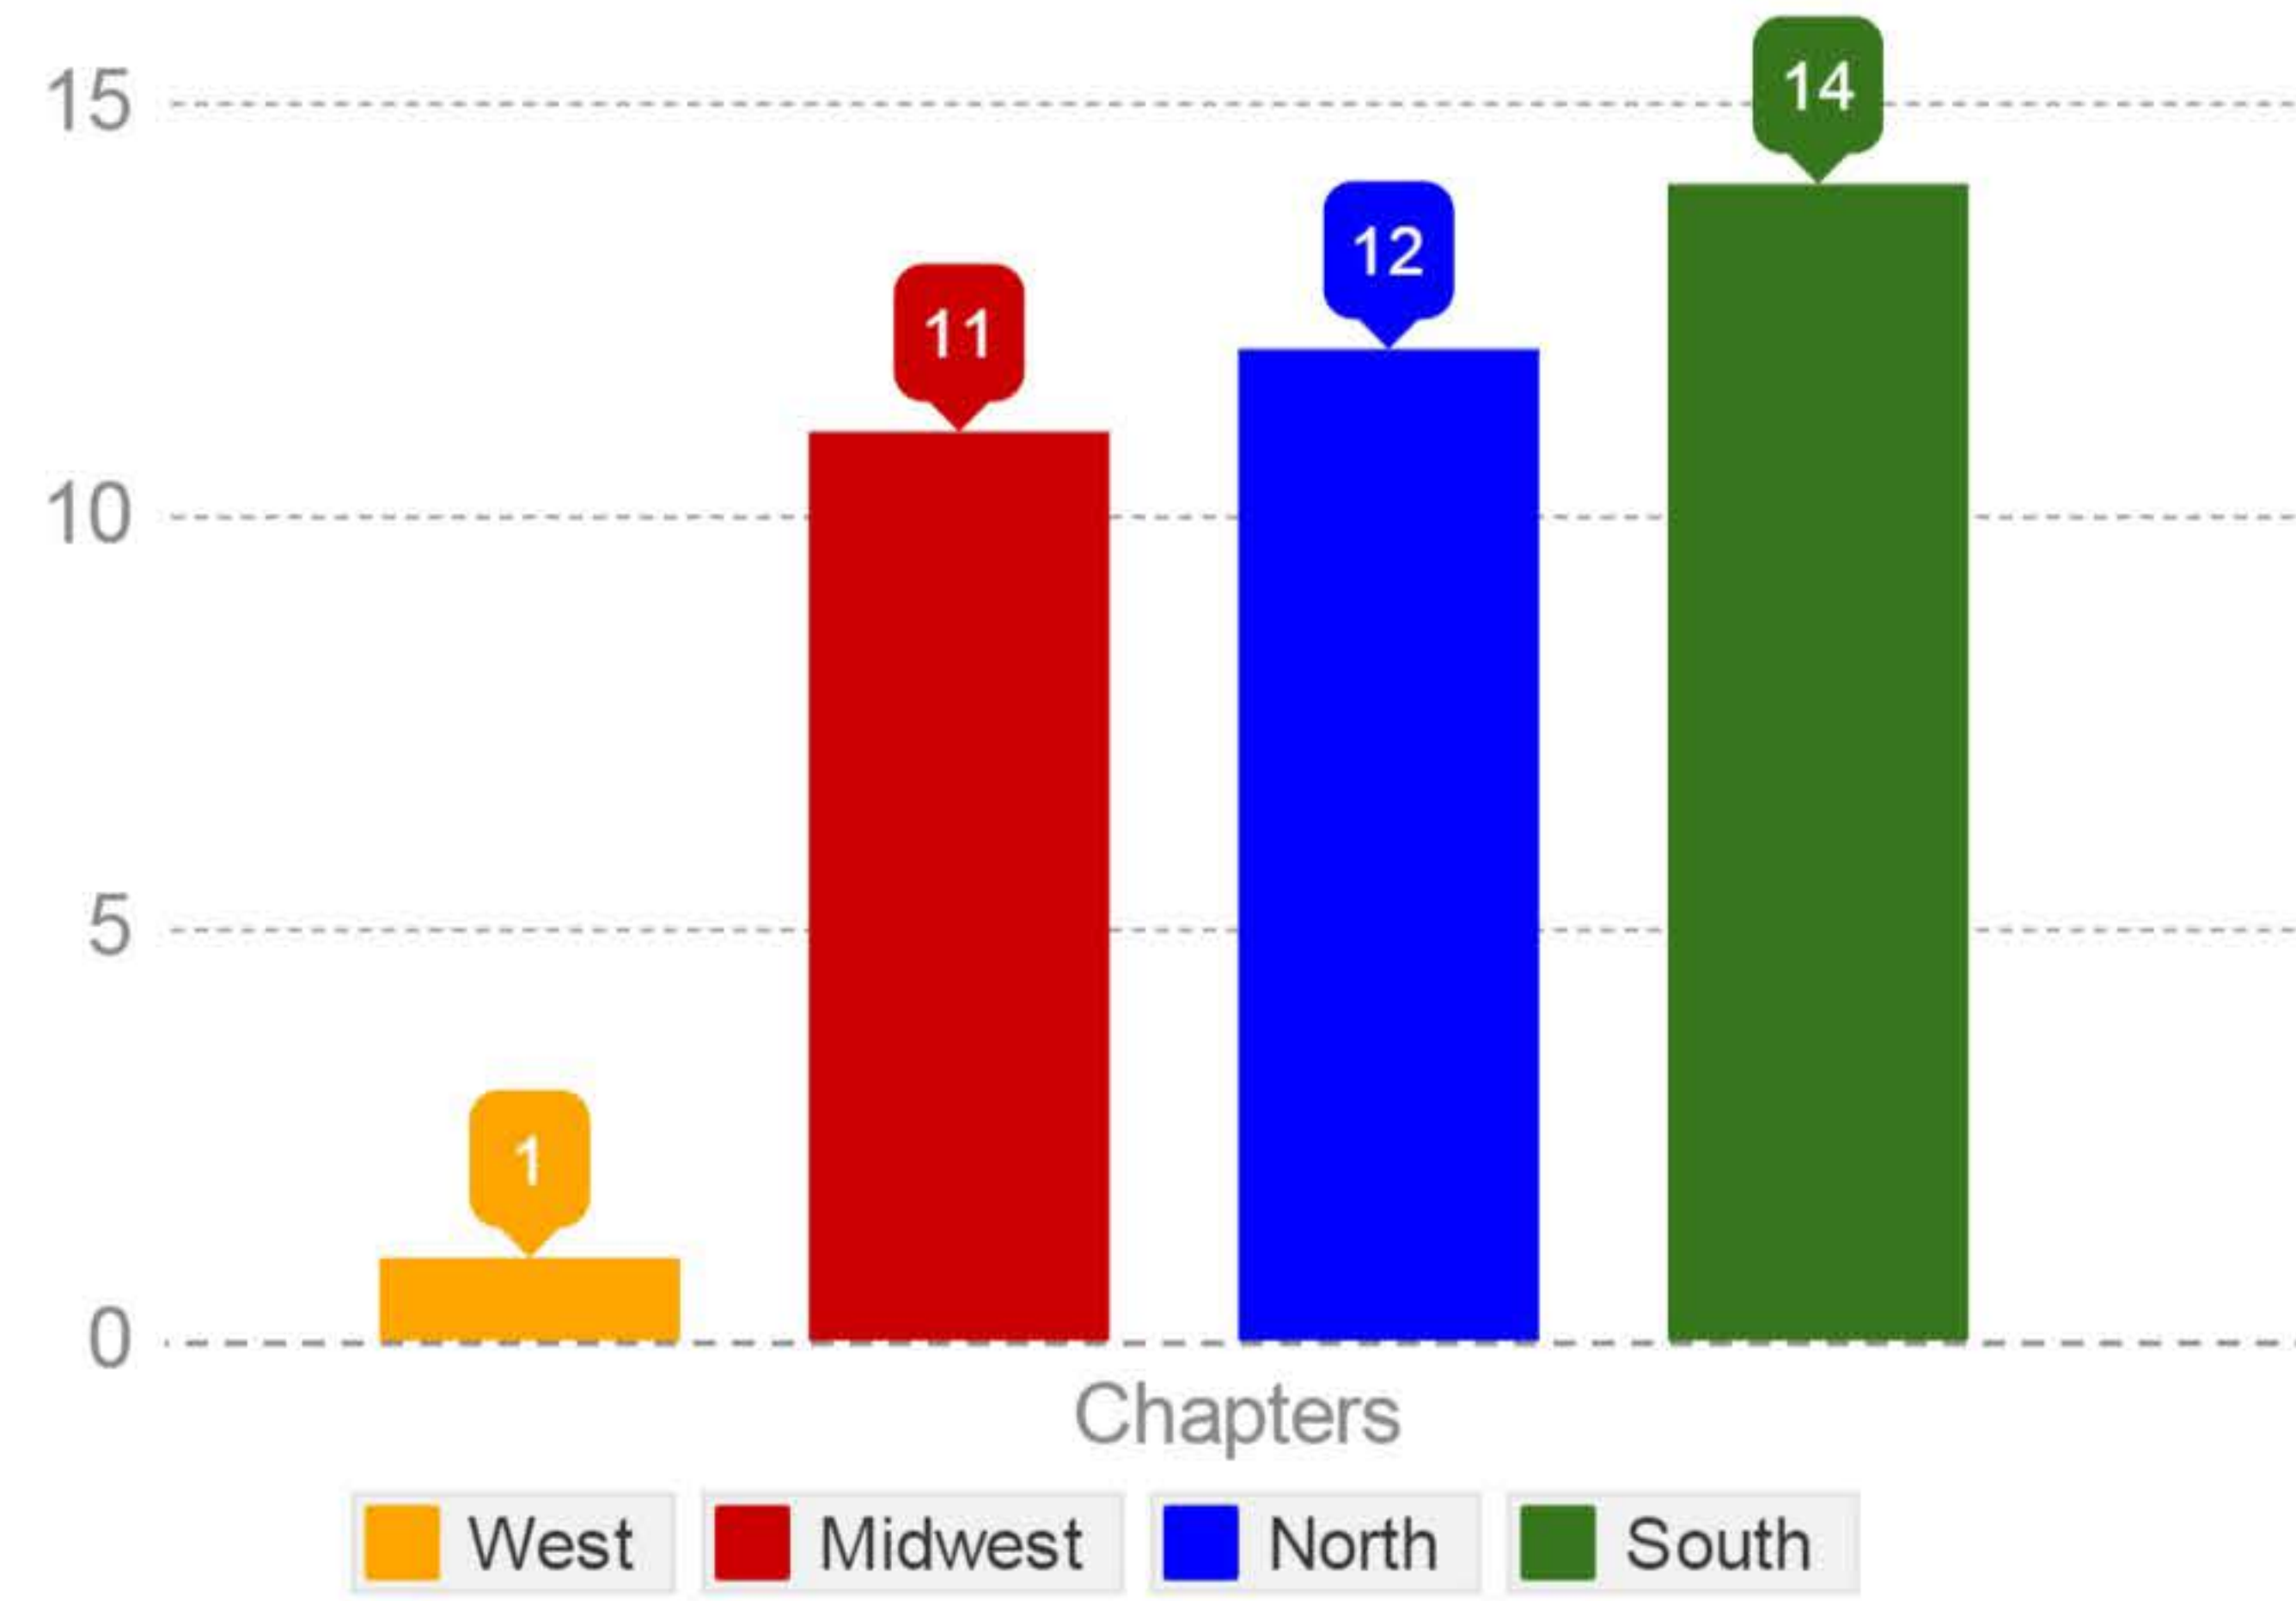

INTERACTIVE DEMOGRAPHICS

REGIONAL INFORMATION

(Scroll pointer over map and charts)

NUMBER of CHAPTERS BY REGION: TOTAL 46

ADULT PROFESSIONALS (52%) STUDENTS (48%)

MEMBERSHIP TYPE

Systems Administrator/ Analyst IT Manager Executive Education Developer Sales