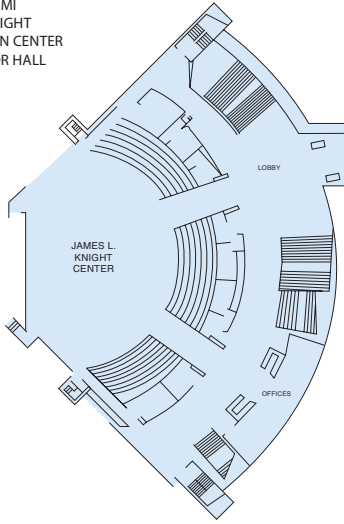

Hyatt Regency Miami

DIRECTIONS

From Miami International Airport (8 miles): Take 836 East to I-95 South. Exit 2A Biscayne Blvd. Go right on S.E. Second Ave. 1 / 4 block.

Hyatt Regency Miami

FLOOR PLANS

CITY OF MIAMI
JAMES L. KNIGHT
CONVENTION CENTER
THIRD FLOOR HALL

UNIVERSITY OF MIAMI
THIRD FLOOR

RIVERFRONT HALL

CONFERENCE CENTER
FOURTH FLOOR