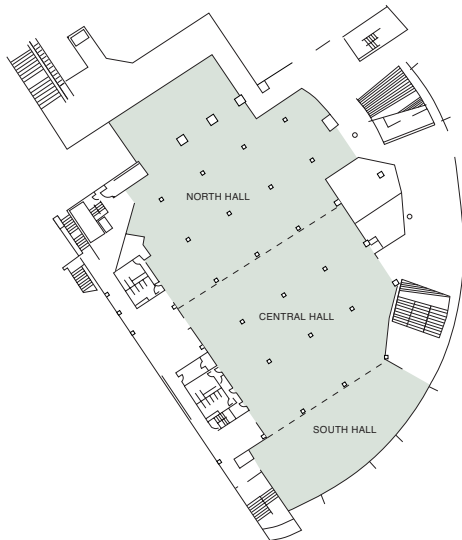

Hyatt Regency Miami

DIRECTIONS

From Miami International Airport (8 miles): Take 836 East to I-95 South. Exit 2A Biscayne Blvd. Go right on S.E. Second Ave. 1 / 4 block.

Hyatt Regency Miami

FLOOR PLANS

CITY OF MIAMI
JAMES L. KNIGHT
CONVENTION CENTER
THIRD FLOOR HALL

UNIVERSITY OF MIAMI
THIRD FLOOR

RIVERFRONT HALL

CONFERENCE CENTER
FOURTH FLOOR