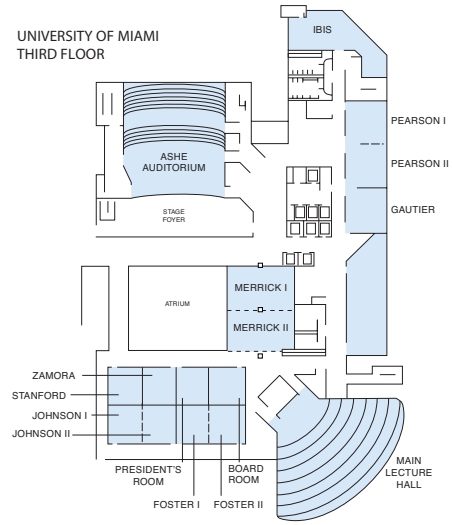

Hyatt Regency Miami

DIRECTIONS

From Miami International Airport (8 miles): Take 836 East to I-95 South. Exit 2A Biscayne Blvd. Go right on S.E. Second Ave. 1 / 4 block.

Hyatt Regency Miami

FLOOR PLANS

CITY OF MIAMI
JAMES L. KNIGHT
CONVENTION CENTER
THIRD FLOOR HALL

UNIVERSITY OF MIAMI
THIRD FLOOR

RIVERFRONT HALL

CONFERENCE CENTER
FOURTH FLOOR