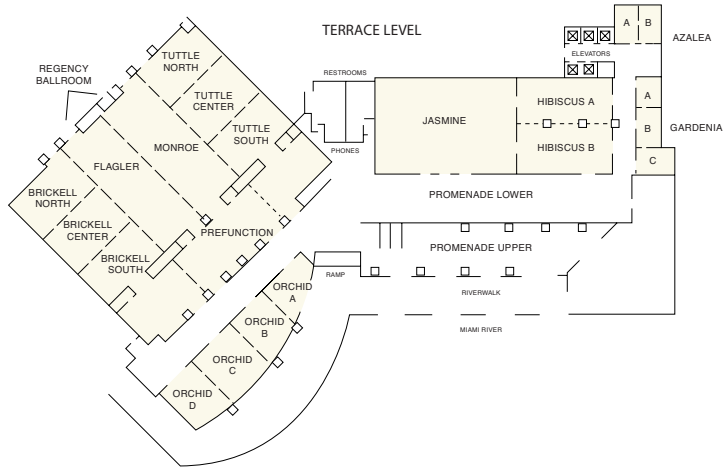

Hyatt Regency Miami

DIRECTIONS

From Miami International Airport (8 miles): Take 836 East to I-95 South. Exit 2A Biscayne Blvd. Go right on S.E. Second Ave. 1 / 4 block.

Hyatt Regency Miami

FLOOR PLANS

CITY OF MIAMI
JAMES L. KNIGHT
CONVENTION CENTER
THIRD FLOOR HALL

UNIVERSITY OF MIAMI
THIRD FLOOR

RIVERFRONT HALL

CONFERENCE CENTER
FOURTH FLOOR