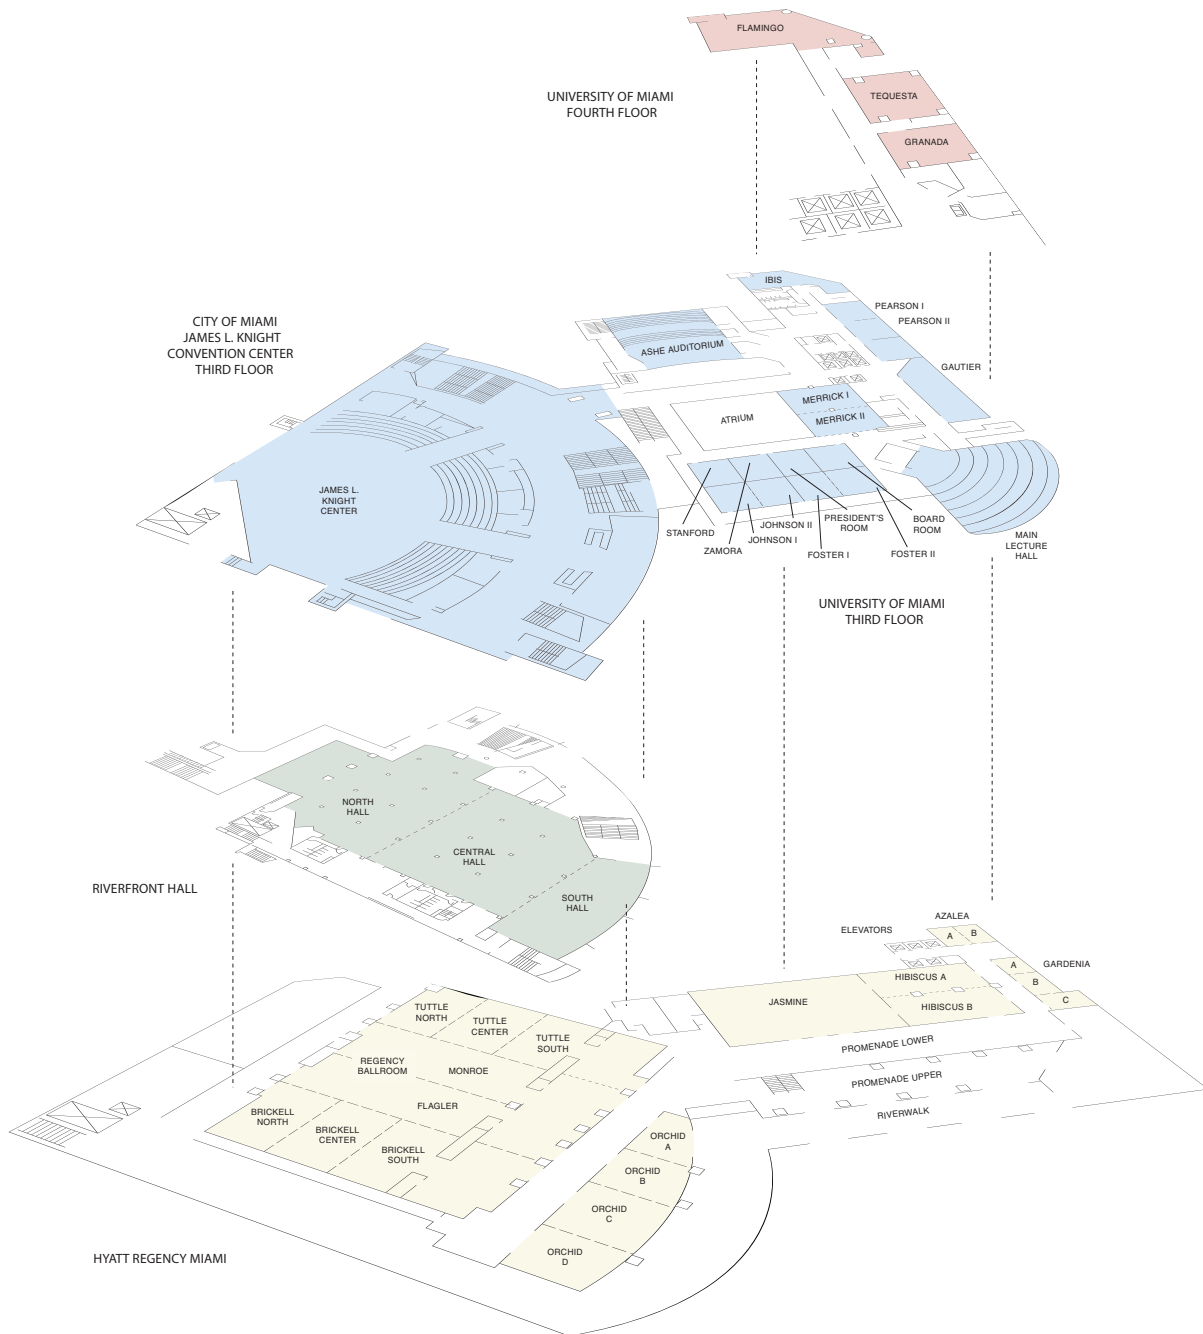

Hyatt Regency Miami

DIRECTIONS

From Miami International Airport (8 miles): Take 836 East to I-95 South. Exit 2A Biscayne Blvd. Go right on S.E. Second Ave. 1 / 4 block.

Hyatt Regency Miami

FLOOR PLANS

CITY OF MIAMI
JAMES L. KNIGHT
CONVENTION CENTER
THIRD FLOOR HALL

UNIVERSITY OF MIAMI
THIRD FLOOR

RIVERFRONT HALL

CONFERENCE CENTER
FOURTH FLOOR