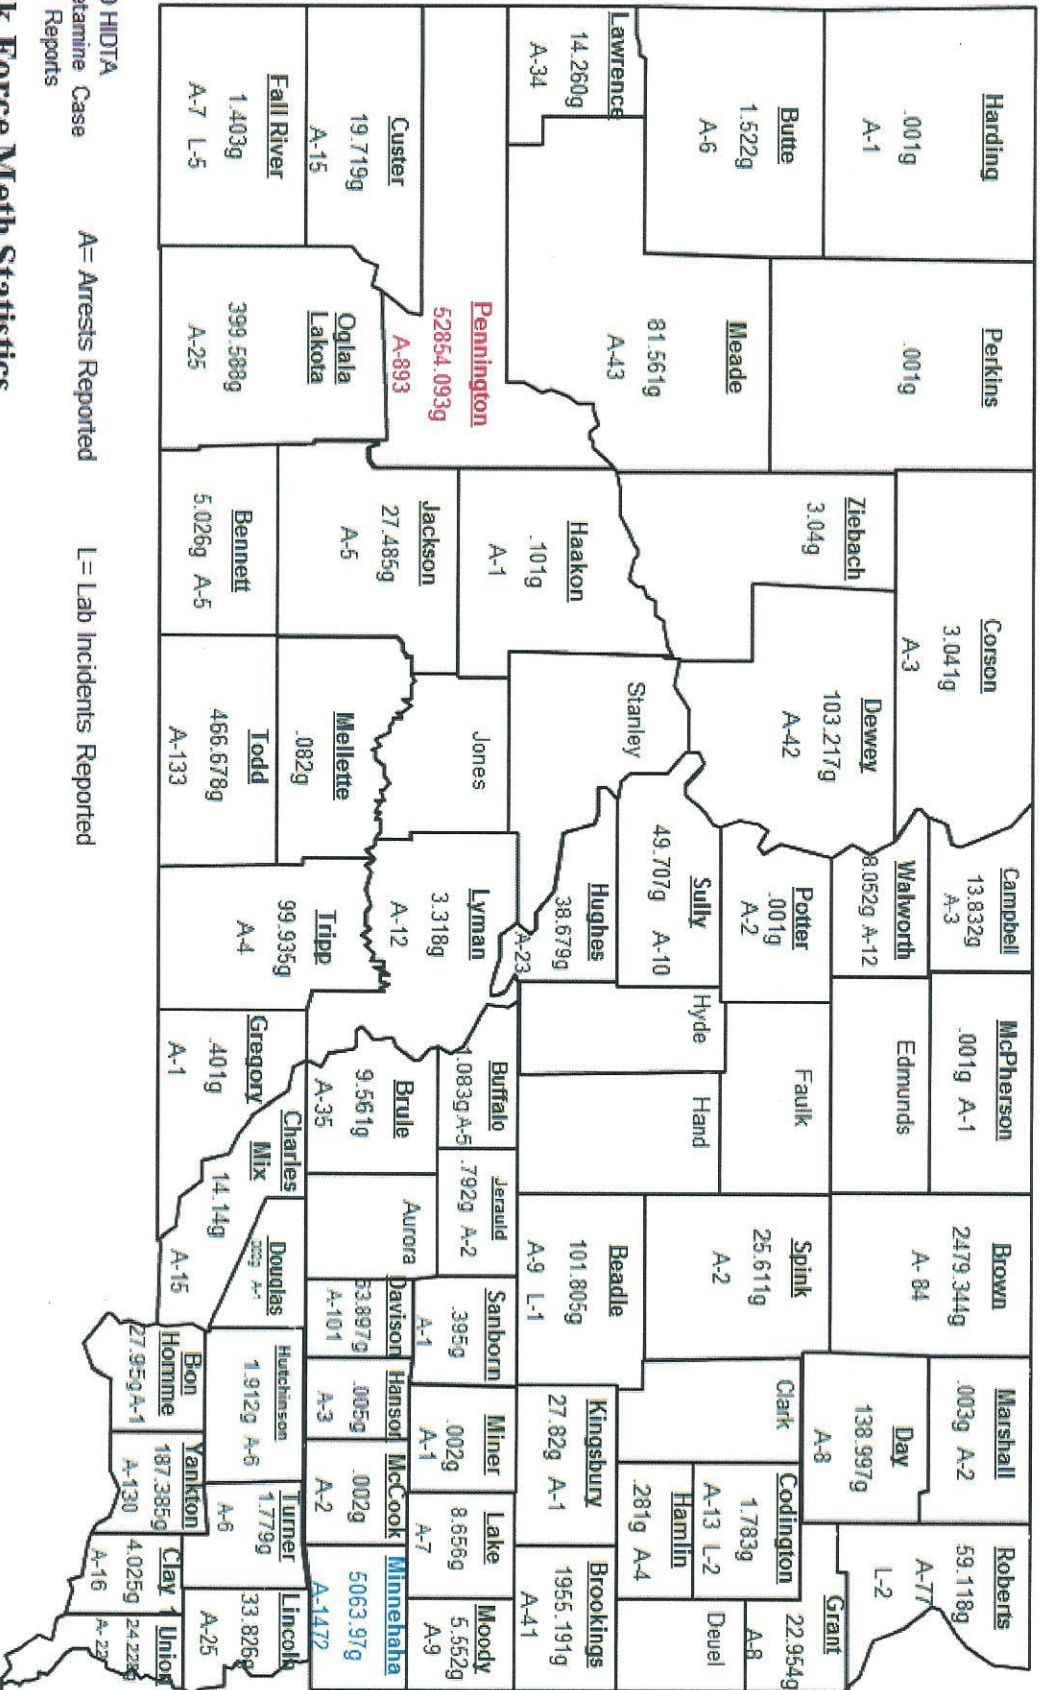

2017 South Dakota Methamphetamine

3390 Meth Arrests in 54 Counties

64456.862 grams Methamphetamine Seized

10 Lab Incidents

Updated: 12/31/17

Source: SD HIDTA
Methamphetamine Case
Information Reports

A= Arrests Reported L= Lab Incidents Reported

2017 Task Force Meth Statistics

Pennington County Meth Task Force:

893 Arrests

52854.093 grams meth

Sioux Falls Meth Task Force:

1472 Arrests

5063.97 grams meth

Statewide:

1025 Arrests

6538.799 grams meth