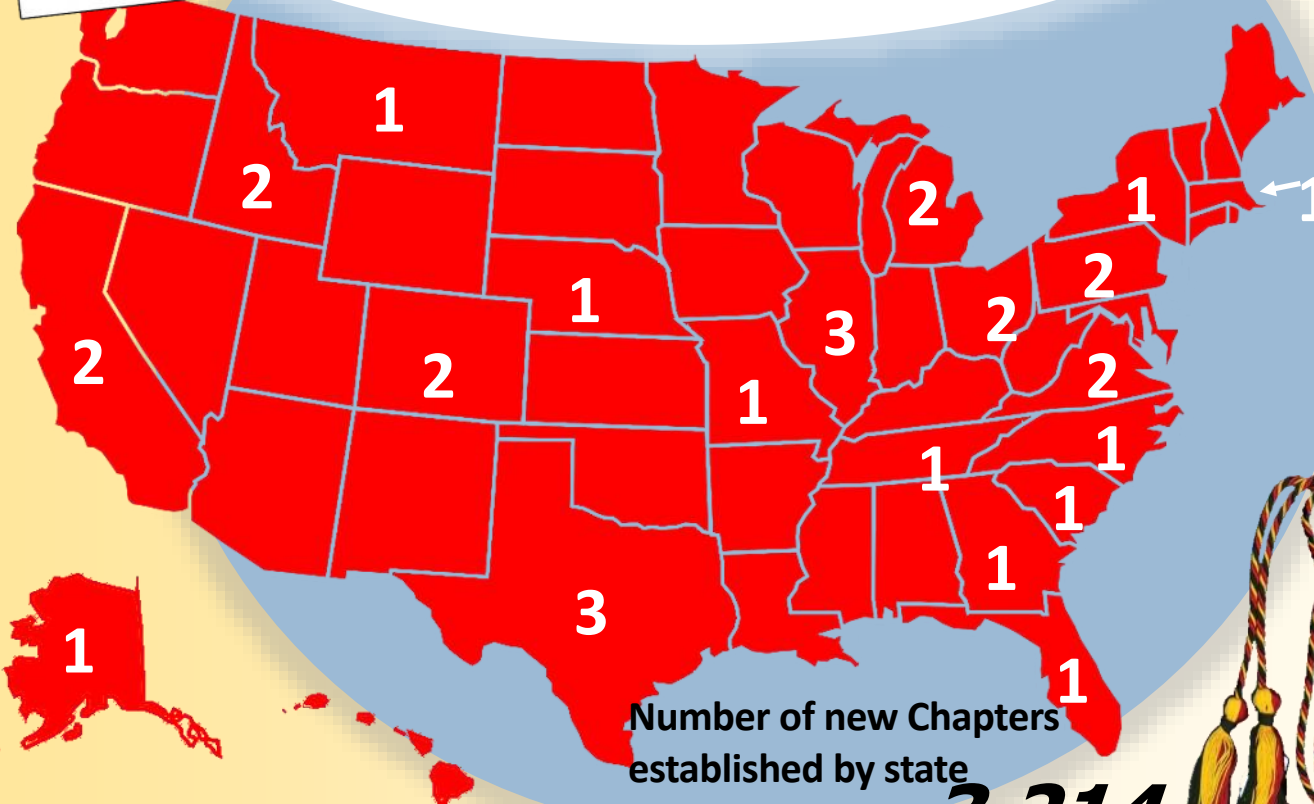

2014-2015 by the Numbers

German National Honor Society
for High School Students
Delta Epsilon Phi

766

Total number of active Delta Epsilon Chapters nationwide

3,920

Students inducted into Delta Epsilon Phi

Number of new Chapters established. Chapters are issued an official charter with the date they were founded.

34

Number of new Chapters established by state

3,214

Number of Honor Society members who wore [schwarz-rot-gold cords](#) at graduation