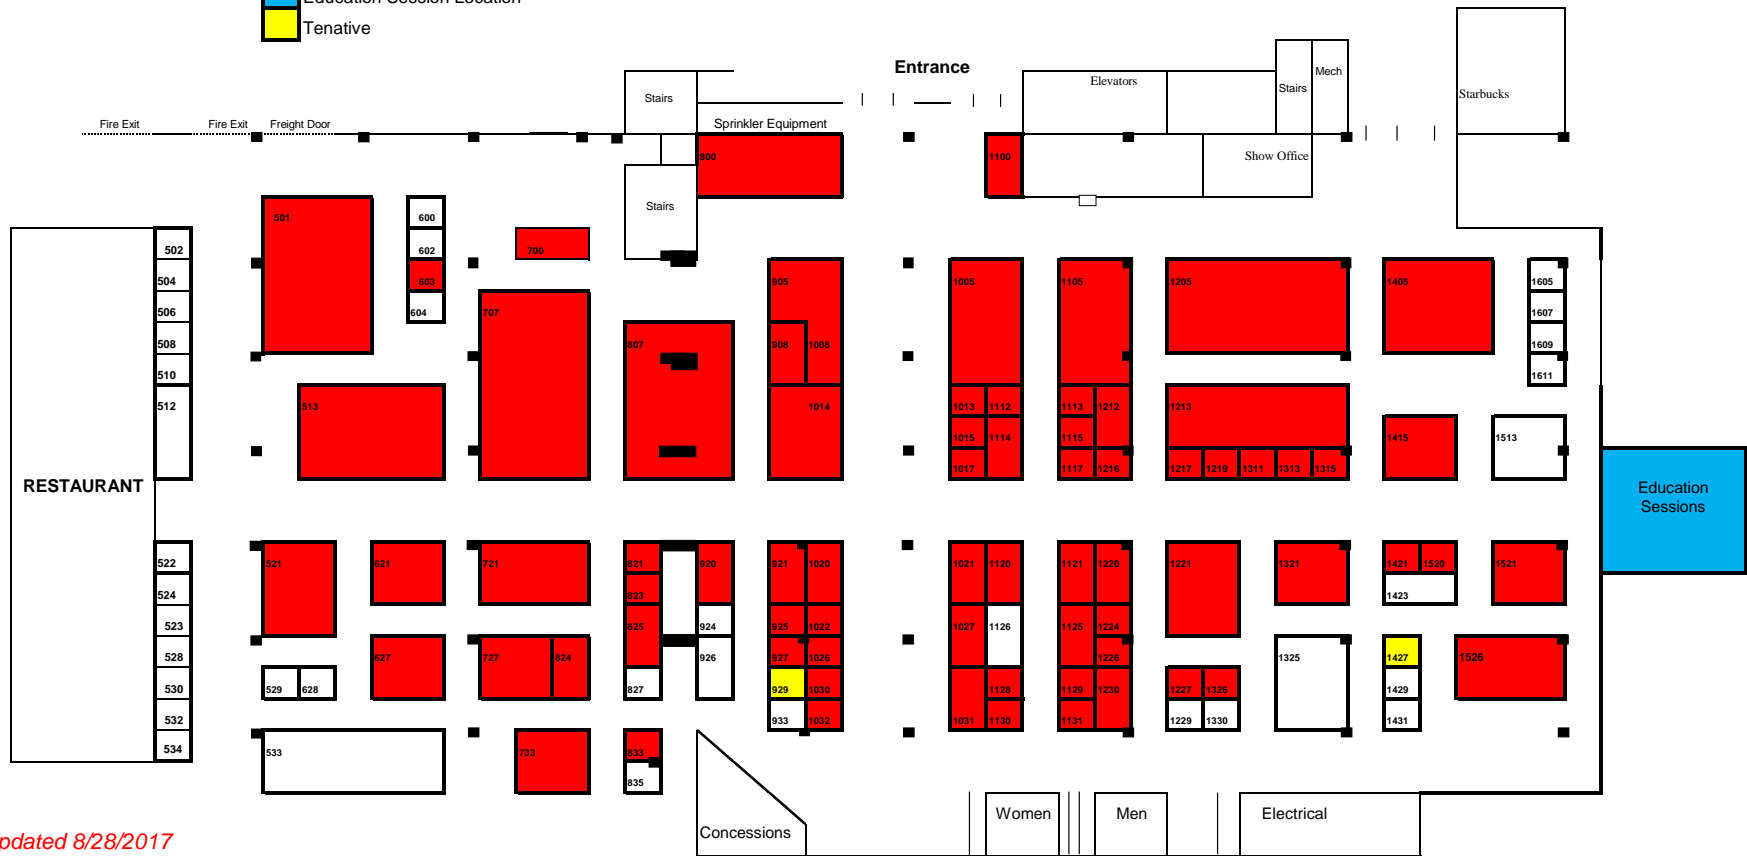

# SpringWorld 2018

October 3-5, 2018 Donald E. Stephens Convention Center Rosemont, IL

## Color Key

- Reserved
- Education Session Location
- Tentative

\* Each Small Square Represents 100sq.ft.

Updated 8/28/2017