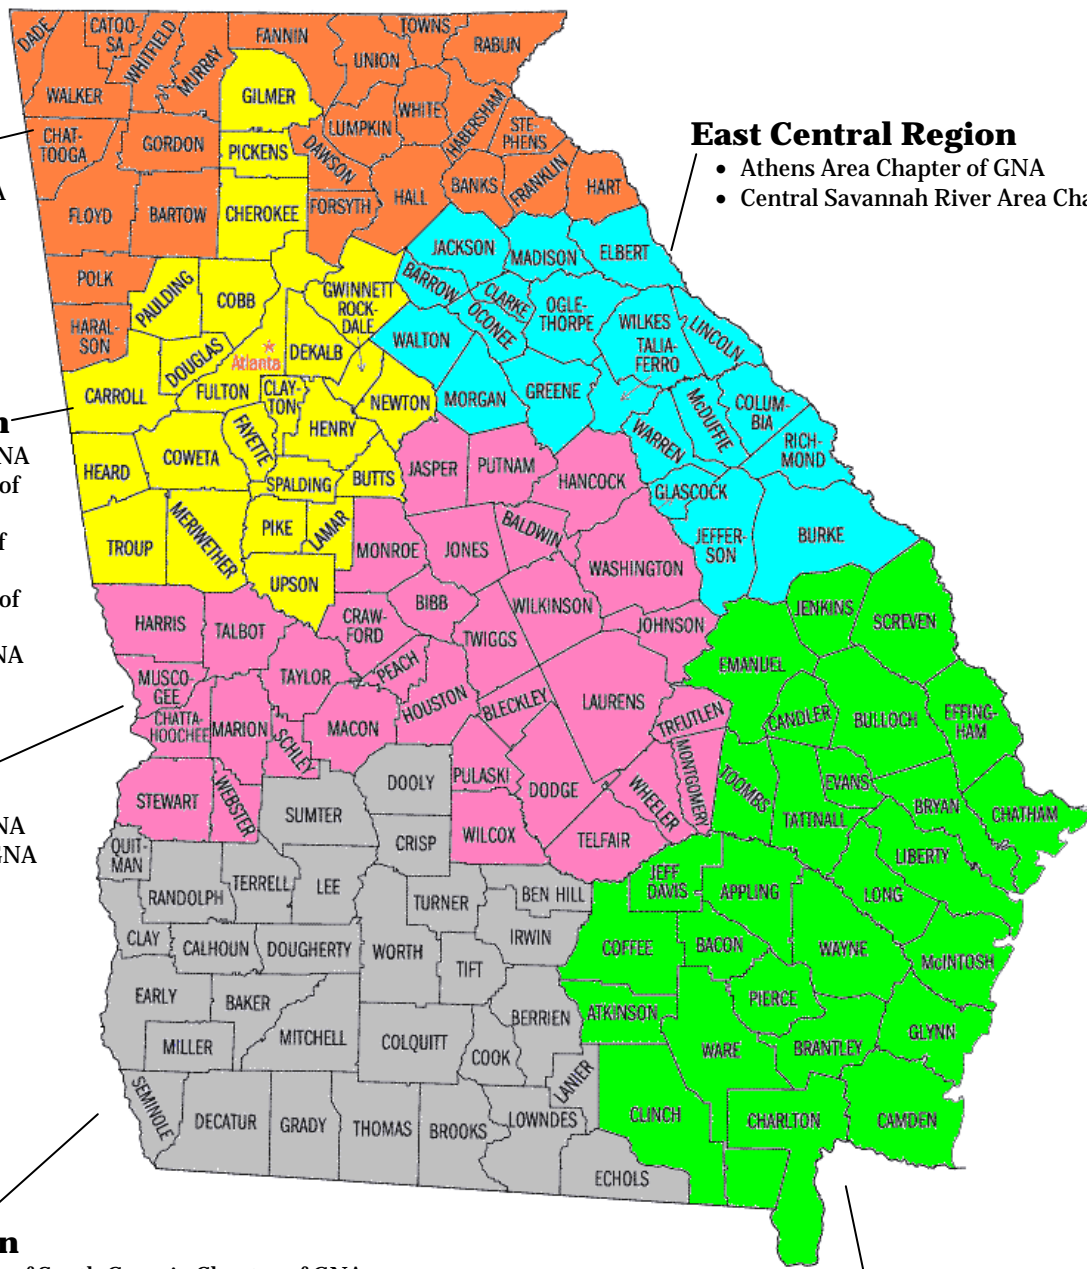

Georgia Nurses Association Regions and Chapters As of August 30, 2013

North Region

- Consauga Chapter of GNA
- NW GNA RNs Chapter

East Central Region

- Athens Area Chapter of GNA
- Central Savannah River Area Chapter of GNA

North Central Region

- Atlanta Metro Chapter of GNA
- Atlanta VA Nurses Chapter of GNA
- Northwest Metro Chapter of GNA
- Southern Crescent Chapter of GNA
- West Georgia Chapter of GNA

Central Region

- Columbus Chapter of GNA
- Old Capital Chapter of GNA

Southwest Region

- Nursing Collaborative of South Georgia Chapter of GNA
- Southwest Georgia Chapter of GNA

Southeast Region

- First City Chapter of GNA
- Professional Nurses' Network Chapter of GNA
- Southeastern TLC'ers Chapter of GNA
- Southern Coast Chapter of GNA