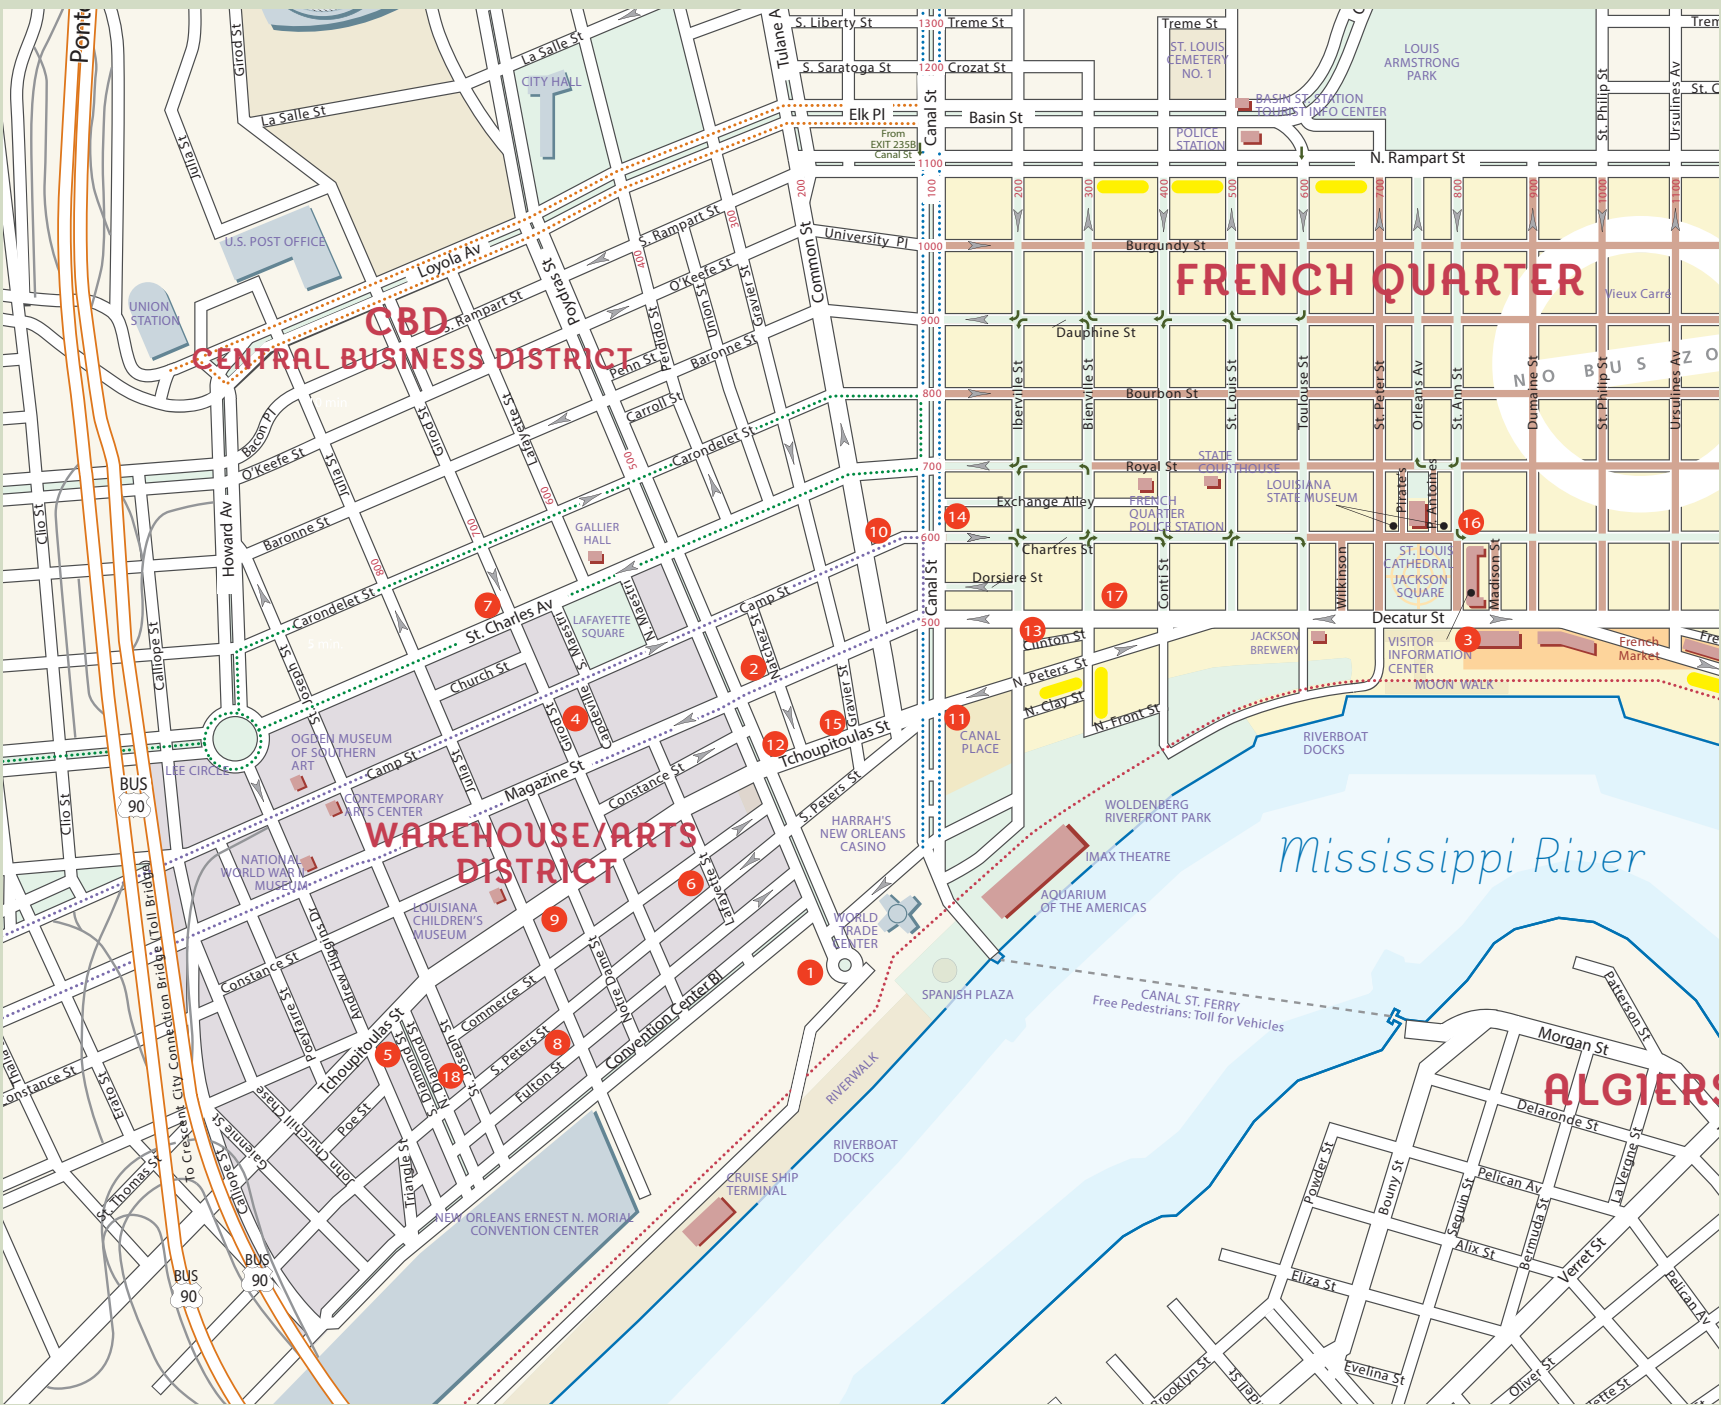

Downtown New Orleans Map - Golden Crown Literary Society 2015

Legend

1. Hilton New Orleans Riverside
2. Bon Temps Cafe
3. Cafe Du Monde
4. Capdeville
5. Cochon
6. Ernst Cafe
7. Herbsaint
8. Root Restaurant
9. Tommy's Cuisine
10. Le Foret
11. Morton's Steak House
12. Mother's
13. Olivier's
14. Palace Cafe
15. Restaurant August
16. Muriel's Jackson Square
17. House of Blues
18. Howlin' Wolf

Street Car Lines

- St. Charles Route
- Riverfront Route
- Canal Street Route
- Loyola Route

Bus Routes

- Magazine Street Route