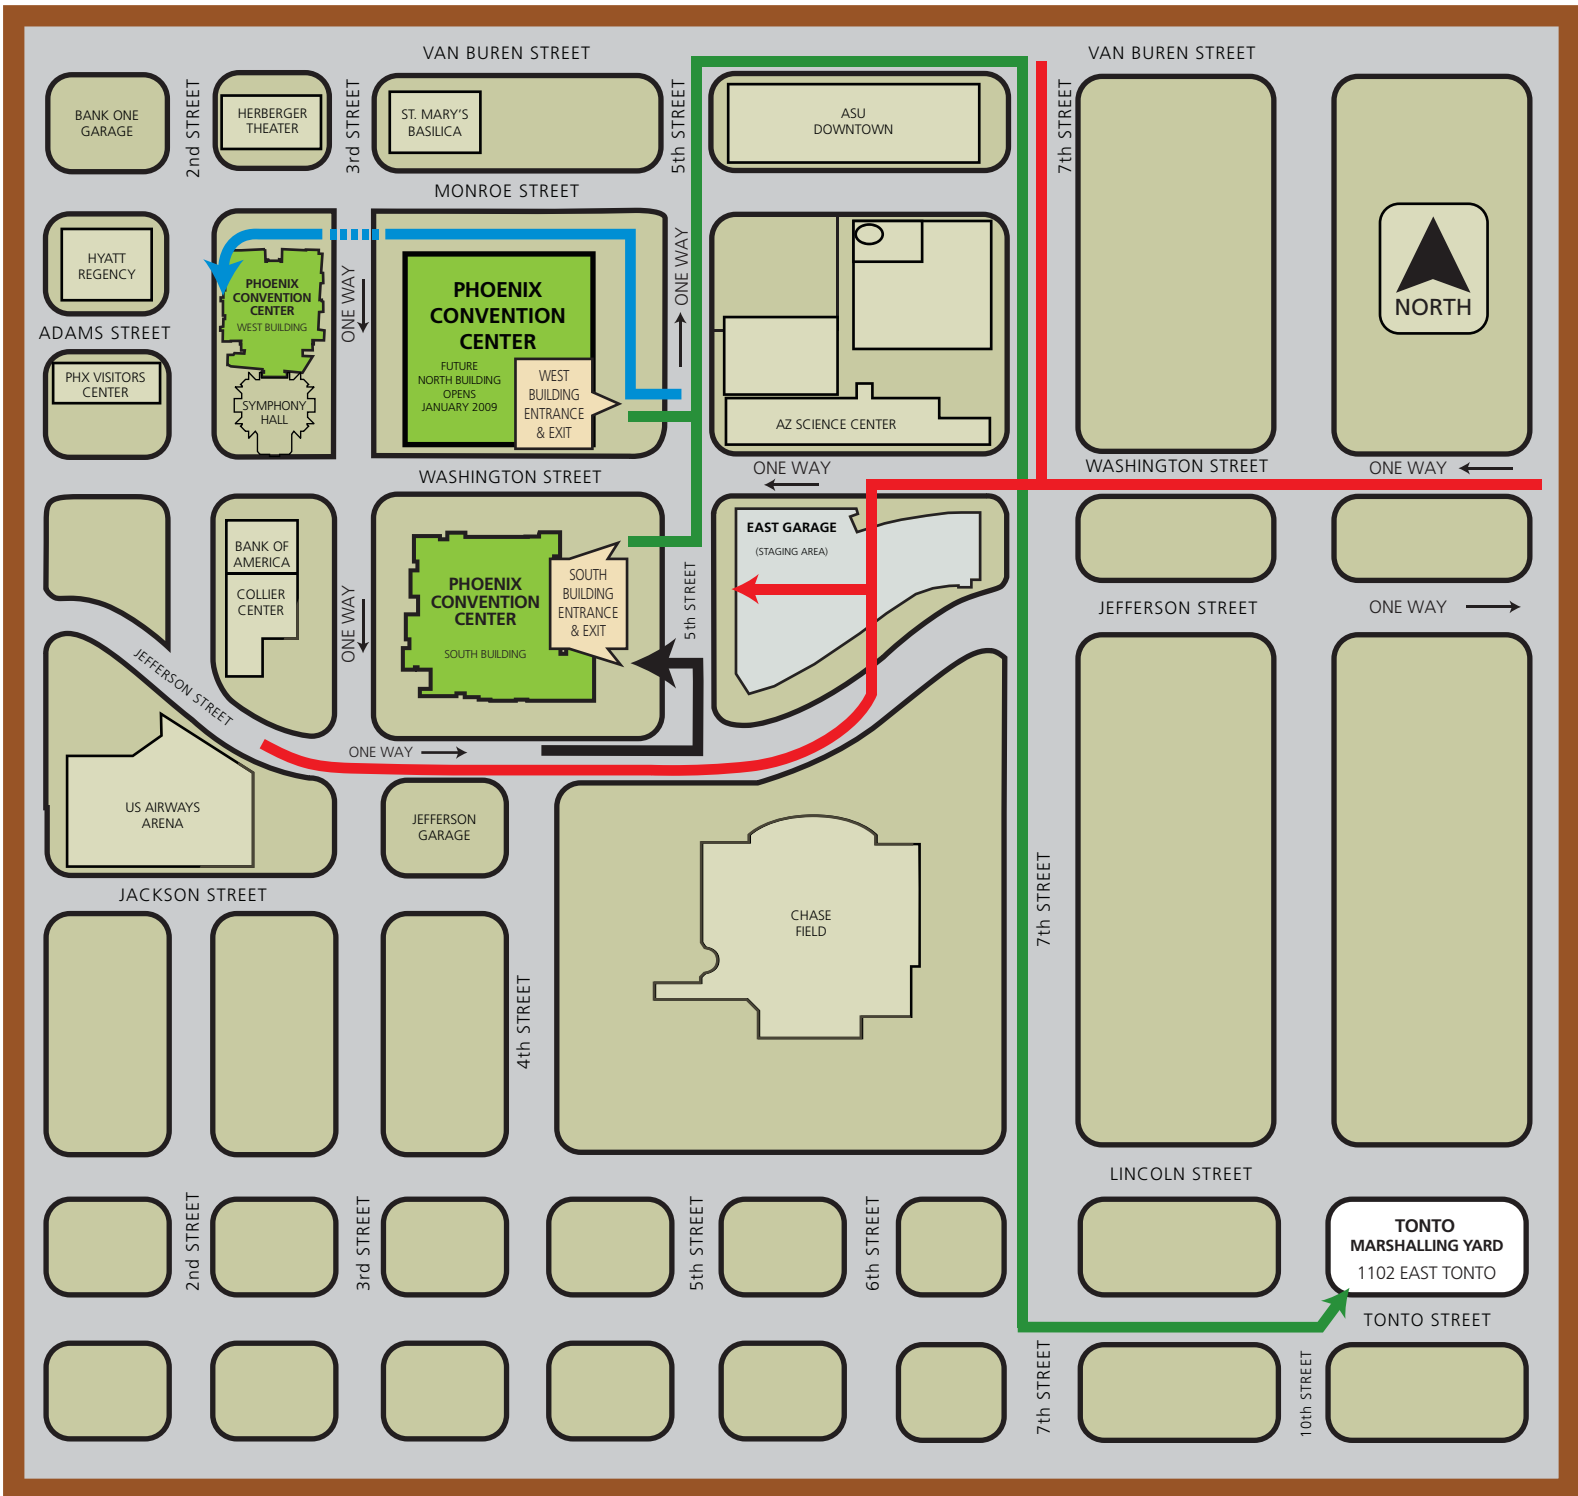

Phoenix Convention Center

EAST GARAGE - TONTO MARSHALLING YARD & DOCK ACCESS GUIDE

LEGEND

- West Building Dock Entrance
- South Building Dock Entrance
- Route to Tonto Marshalling Yard
- Route to East Garage Staging Area