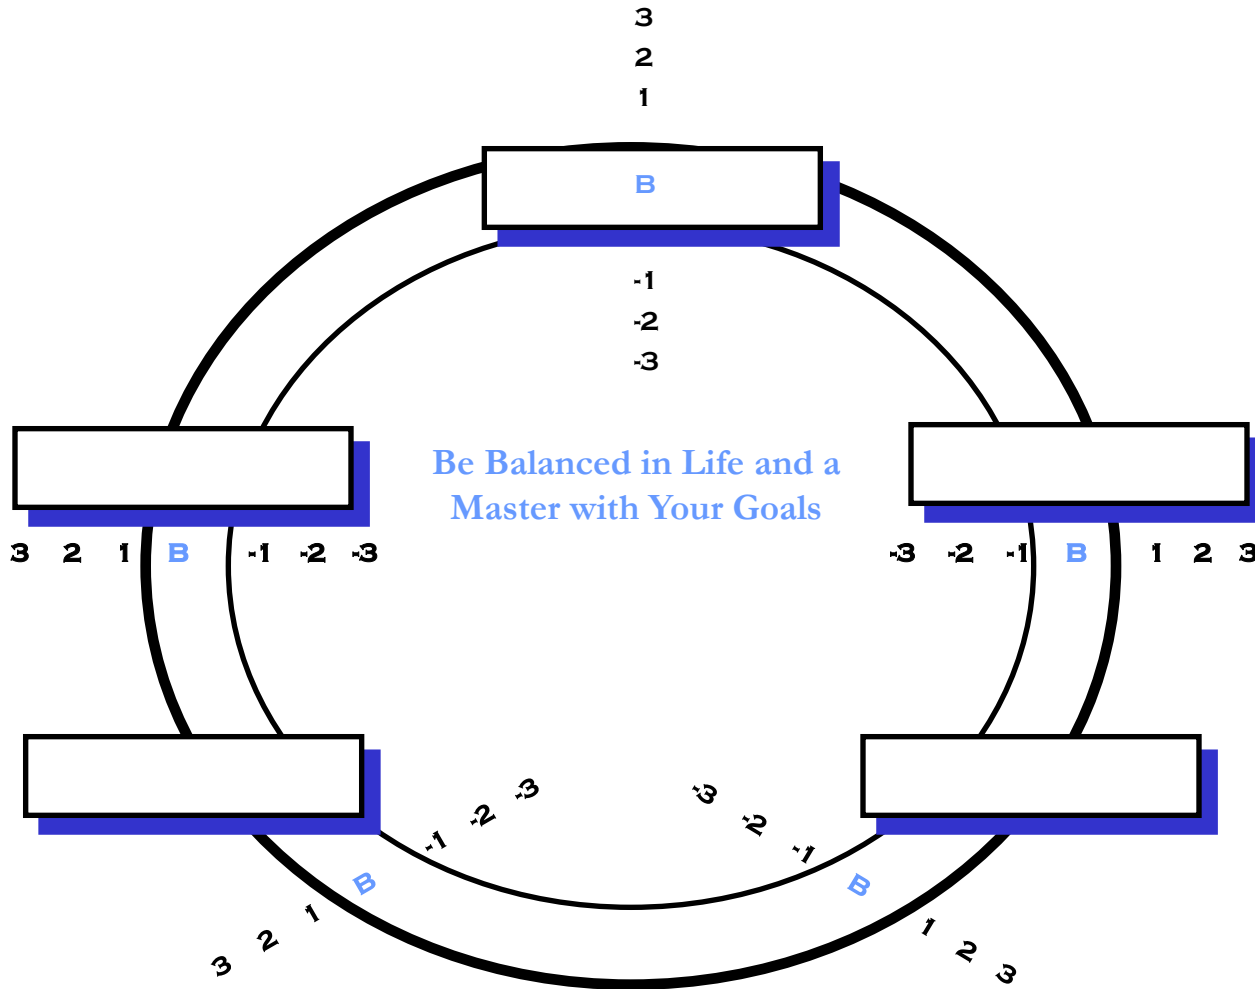

"A LIFESTYLE WORTH LIVING" THE BALANCED MASTERY TOOL

"B" = VERY SATISFIED, BALANCED & IN CONTROL; 1's = SLIGHTLY OFF-CENTER; 2's = MODERATELY OFF-CENTER; 3's = CONSIDERABLY OFF-BALANCE

MACRO BALANCE SAMPLE 1

“B” = VERY SATISFIED, BALANCED & IN CONTROL; 1’s = SLIGHTLY OFF-CENTER; 2’s = MODERATELY OFF-CENTER; 3’s = CONSIDERABLY OFF-BALANCE

MACRO BALANCE SAMPLE 2

“B” = VERY SATISFIED, BALANCED & IN CONTROL; 1’s = SLIGHTLY OFF-CENTER; 2’s = MODERATELY OFF-CENTER; 3’s = CONSIDERABLY OFF-BALANCE