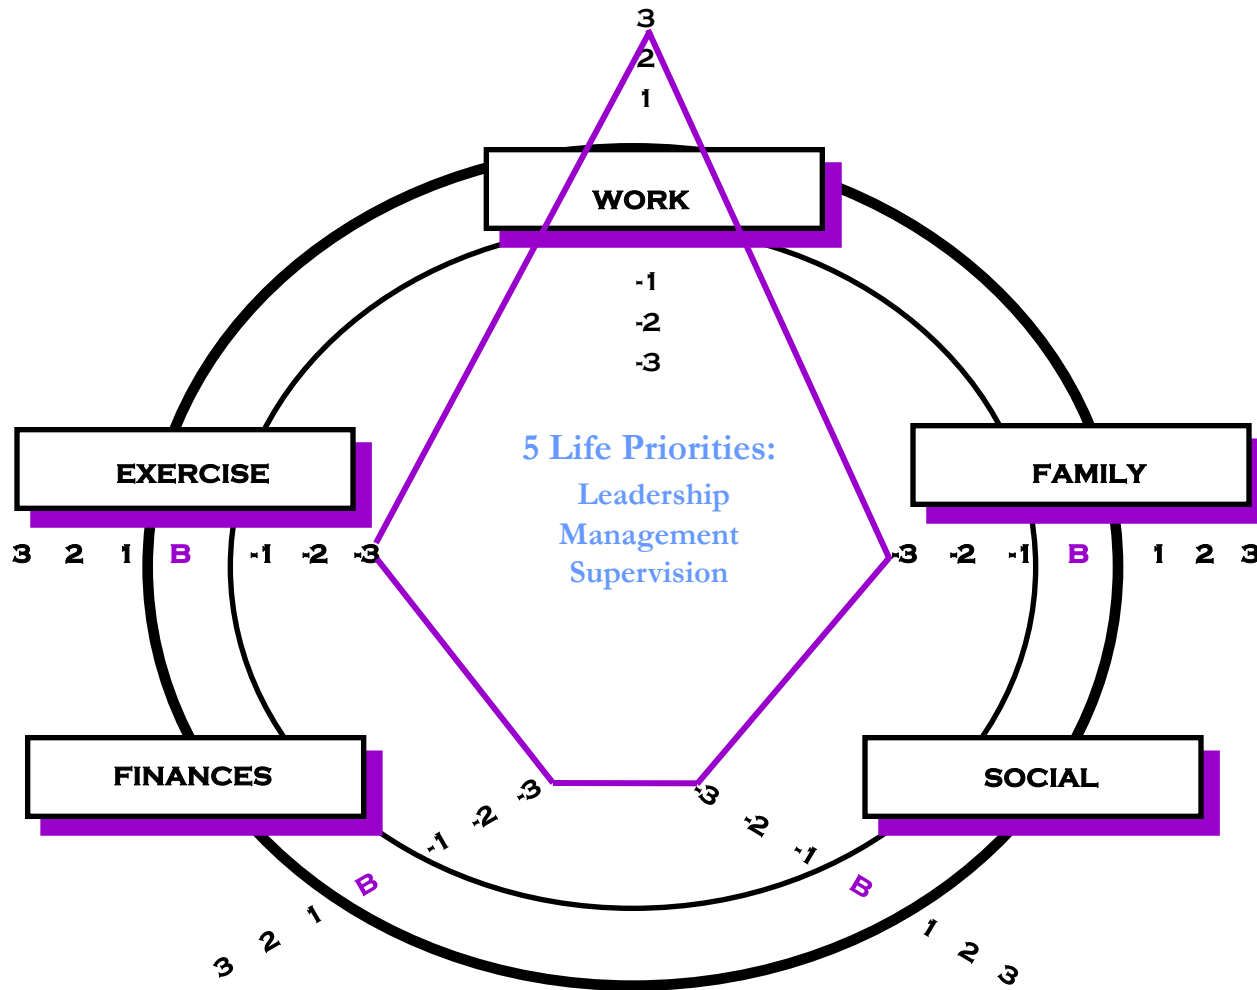

"A LIFESTYLE WORTH LIVING" THE BALANCED MASTERY TOOL

"B" = VERY SATISFIED, BALANCED & IN CONTROL; 1's = SLIGHTLY OFF-CENTER; 2's = MODERATELY OFF-CENTER; 3's = CONSIDERABLY OFF-BALANCE

MACRO BALANCE SAMPLE 1

“B” = VERY SATISFIED, BALANCED & IN CONTROL; 1’s = SLIGHTLY OFF-CENTER; 2’s = MODERATELY OFF-CENTER; 3’s = CONSIDERABLY OFF-BALANCE

MACRO BALANCE SAMPLE 2

“B” = VERY SATISFIED, BALANCED & IN CONTROL; 1’s = SLIGHTLY OFF-CENTER; 2’s = MODERATELY OFF-CENTER; 3’s = CONSIDERABLY OFF-BALANCE

MAXIMUM MACRO SCORE?

"B" = VERY SATISFIED, BALANCED & IN CONTROL; 1's = SLIGHTLY OFF-CENTER; 2's = MODERATELY OFF-CENTER; 3's = CONSIDERABLY OFF-BALANCE