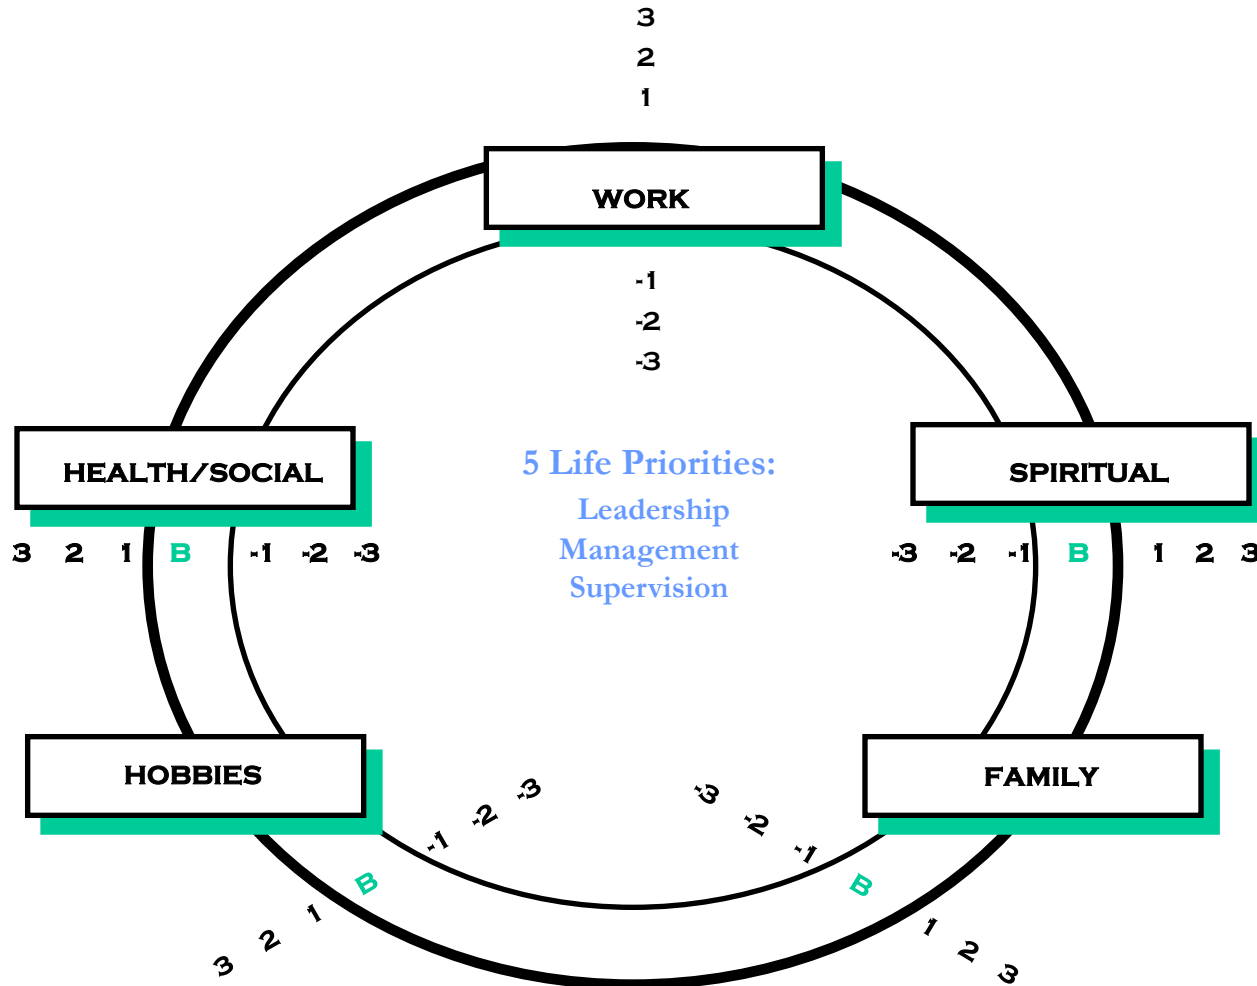

"A LIFESTYLE WORTH LIVING" THE BALANCED MASTERY TOOL

"B" = VERY SATISFIED, BALANCED & IN CONTROL; 1's = SLIGHTLY OFF-CENTER; 2's = MODERATELY OFF-CENTER; 3's = CONSIDERABLY OFF-BALANCE

MACRO BALANCE SAMPLE 1

“B” = VERY SATISFIED, BALANCED & IN CONTROL; 1’s = SLIGHTLY OFF-CENTER; 2’s = MODERATELY OFF-CENTER; 3’s = CONSIDERABLY OFF-BALANCE

MACRO BALANCE SAMPLE 2

“B” = VERY SATISFIED, BALANCED & IN CONTROL; 1’s = SLIGHTLY OFF-CENTER; 2’s = MODERATELY OFF-CENTER; 3’s = CONSIDERABLY OFF-BALANCE

MAXIMUM MACRO SCORE?

"B" = VERY SATISFIED, BALANCED & IN CONTROL; 1's = SLIGHTLY OFF-CENTER; 2's = MODERATELY OFF-CENTER; 3's = CONSIDERABLY OFF-BALANCE