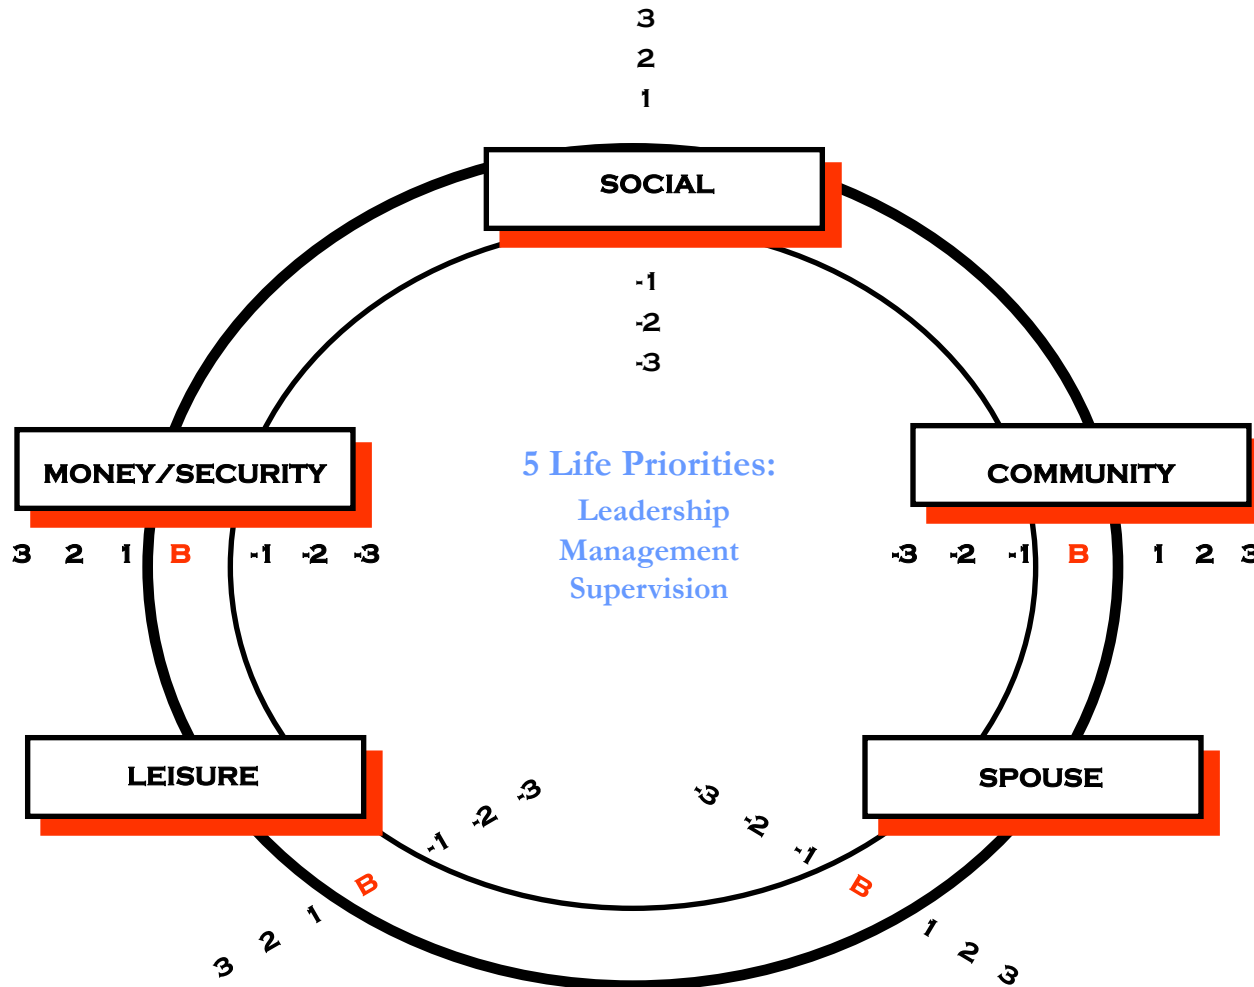

"A LIFESTYLE WORTH LIVING" THE BALANCED MASTERY TOOL

"B" = VERY SATISFIED, BALANCED & IN CONTROL; 1's = SLIGHTLY OFF-CENTER; 2's = MODERATELY OFF-CENTER; 3's = CONSIDERABLY OFF-BALANCE

MACRO BALANCE SAMPLE 1

“B” = VERY SATISFIED, BALANCED & IN CONTROL; 1’s = SLIGHTLY OFF-CENTER; 2’s = MODERATELY OFF-CENTER; 3’s = CONSIDERABLY OFF-BALANCE

MACRO BALANCE SAMPLE 2

“B” = VERY SATISFIED, BALANCED & IN CONTROL; 1’s = SLIGHTLY OFF-CENTER; 2’s = MODERATELY OFF-CENTER; 3’s = CONSIDERABLY OFF-BALANCE

MAXIMUM MACRO SCORE?

"B" = VERY SATISFIED, BALANCED & IN CONTROL; 1's = SLIGHTLY OFF-CENTER; 2's = MODERATELY OFF-CENTER; 3's = CONSIDERABLY OFF-BALANCE