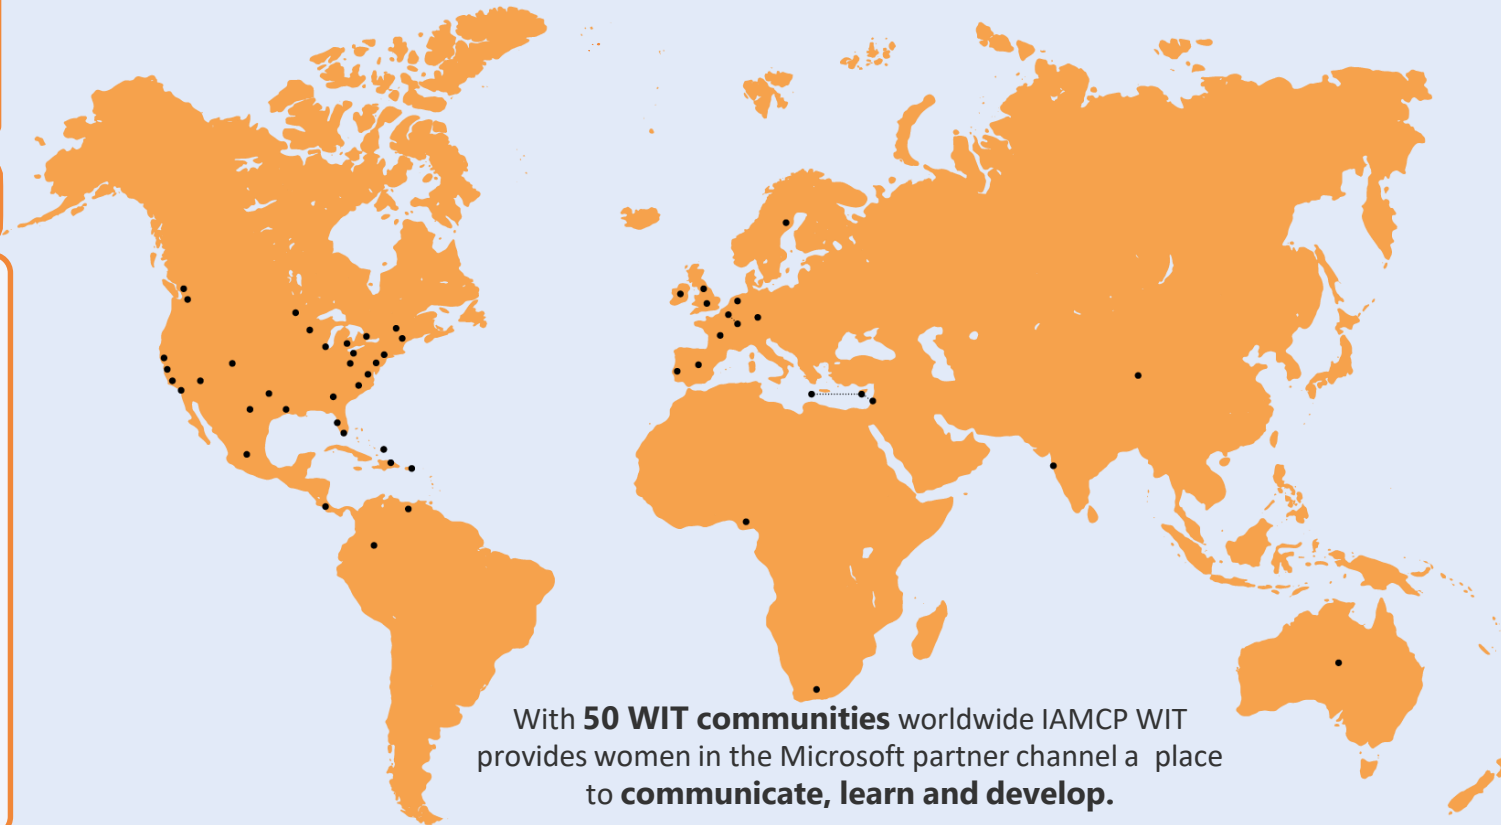

Women in Technology [WIT] Communities

Canada

Central Canada
Eastern Canada
Western Canada

United States of America

Arizona	Philadelphia
Atlanta	Raleigh
Chicago	San Antonio
Cleveland	San Diego
Dallas	Seattle
Denver	SoCal
Detroit	SoCal North
Fargo	South Florida
Houston	Tampa
New England	TriState
Minneapolis	(NJ,NY,CT).
NorCal	Washington
Ohio/Western PA	DC

We're Growing!

From 3 to 50 IAMCP WIT Communities in less than 3 years

LATAM

Colombia	Mexico
Costa Rica	Puerto Rico
Dominican Republic	Turks & Caicos
	Venezuela

APAC/EMEA

Australia	Ireland
Belgium/Luxembourg	Netherlands
China	Nigeria
Cyprus/Lebanon/Malta	Portugal
France	South Africa
Germany	Spain
	Sweden
	UK
	UK North
Mumbai (India)	