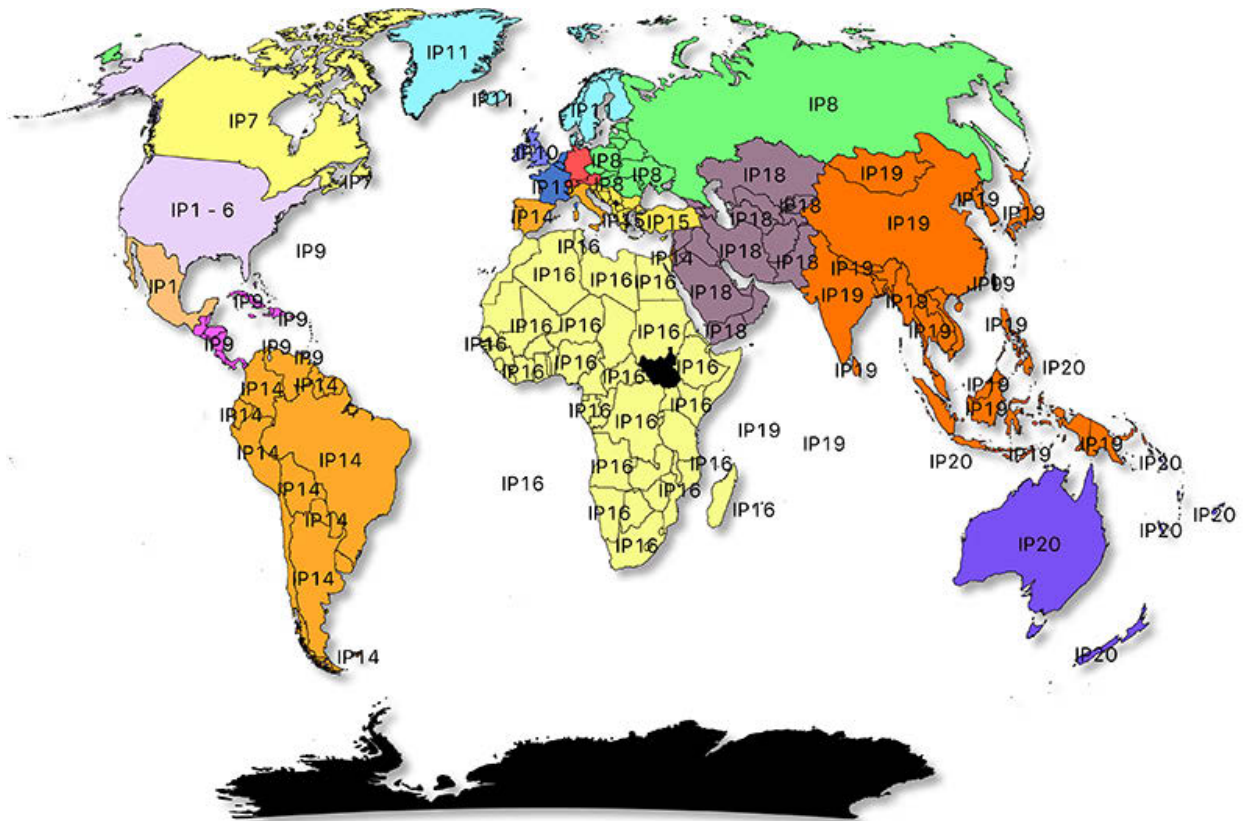

InterPride

Regions of the Organization

As of 28 October 2014

The following Regions are hereby authorized by Article VI, Section 1 of the Bylaws:

- Region 1: Mexico, United States (Arizona, California, Hawaii, Nevada, Utah)
- Region 2: United States (Alaska, Idaho, Montana, Oregon, Washington, Wyoming)
- Region 3: United States (Colorado, Kansas, New Mexico, Oklahoma, Texas)
- Region 4: United States (Illinois, Indiana, Iowa, Michigan, Minnesota, Missouri, Nebraska, North Dakota, Ohio, South Dakota, Wisconsin)
- Region 5: United States (Alabama, Arkansas, Florida, Georgia, Kentucky, Louisiana, Mississippi, North Carolina, South Carolina, Tennessee, Virginia, West Virginia)

InterPride

Region 18: Afghanistan, Armenia, Azerbaijan, Bahrain, Georgia, Iran, Iraq, Jordan, Kazakhstan, Kuwait, Kyrgyzstan, Lebanon, Oman, Pakistan, Qatar, Saudi Arabia, Syria, Tajikistan, Turkmenistan, United Arab Emirates, Uzbekistan, Yemen

Region 20: American Samoa, Australia, Baker Island, Bouvet Island, Christmas Island, Cocos (Keeling) Islands, Fiji, French Polynesia, French Southern Territories, Guam, Heard Island and McDonald Islands, Howland Island, Jarvis Island, Johnston Atoll, Kingman Reef, Kiribati, Marshall Islands, Micronesia, Midway Atoll, Nauru, New Caledonia, New Zealand, Niue, Norfolk Island, Northern Mariana Islands, Palau, Palmyra Atoll, Pitcairn Island, Samoa, Solomon Islands, Tahiti, Timor-Leste, Tokelau, Tonga, Tuvalu, Vanuatu, Wake Island, Wallis and Futuna