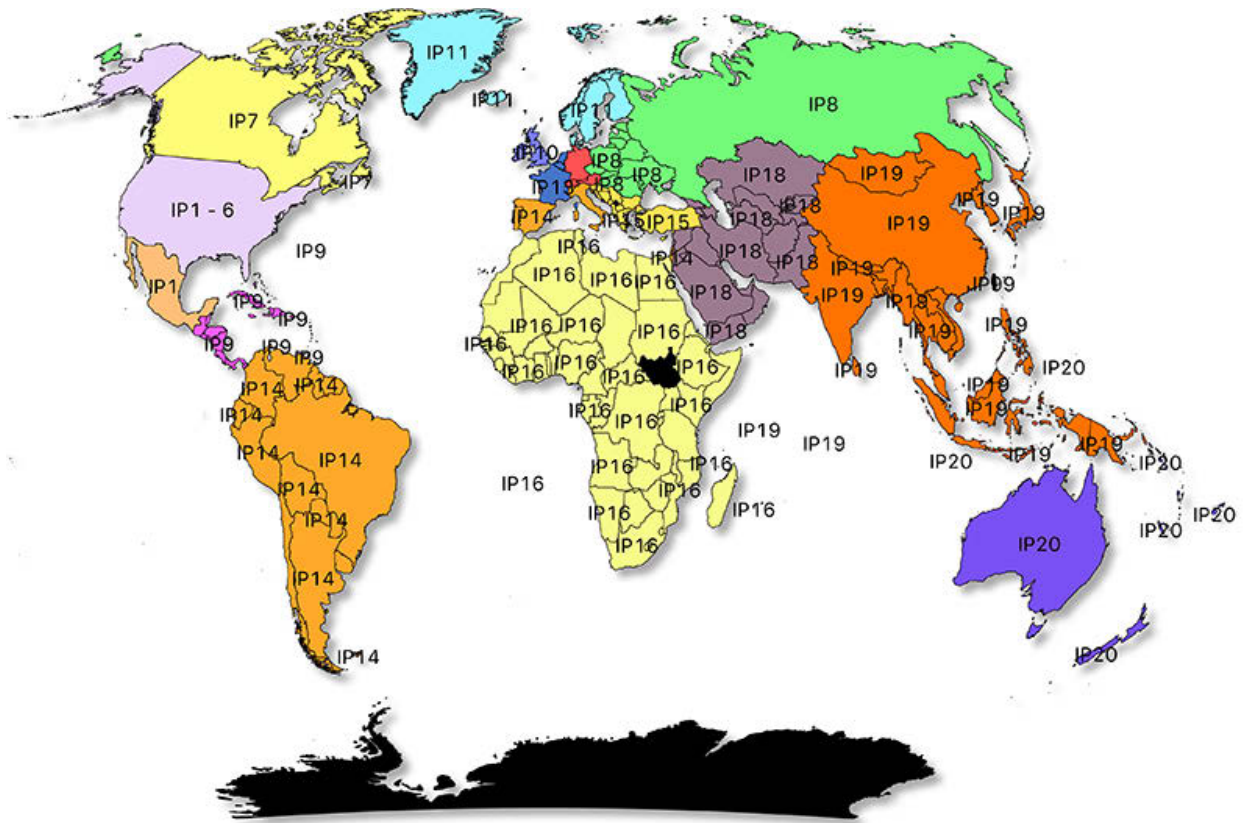

InterPride

1. Region 6: United States [Connecticut, Delaware, Maine, Maryland, Massachusetts, New Hampshire, New Jersey, New York, Pennsylvania, Rhode Island, Vermont, Washington D.C. (District of Columbia)]
2. Region 7: Canada, St. Pierre et Miquelon
3. Region 8: Belarus, Czech Republic, Estonia, Hungary, Latvia, Lithuania, Moldova, Poland, Romania, Russian Federation, Slovakia, Ukraine
4. Region 9: Anguilla, Antigua and Barbuda, Aruba, Bahamas, Barbados, Belize, Bermuda, Cayman Islands, Costa Rica, Cuba, Dominica, Dominican Republic, El Salvador, Grenada, Guadeloupe, Guatemala, Haiti, Honduras, Jamaica, Martinique, Montserrat, Navassa Island, Netherlands Antilles, Nicaragua, Panama, Puerto Rico, St. Kitts-Nevis, St. Lucia, St. Vincent and the Grenadines, Trinidad and Tobago, Turks and Caicos Islands, Virgin Islands (U.K.), Virgin Islands (U.S.)
5. Region 10: Guernsey, Jersey, Ireland, Isle of Man, United Kingdom of Great Britain and Northern Ireland (including England, Northern Ireland, Scotland and Wales)
6. Region 11: Åland, Denmark, Faroe Islands, Finland, Greenland, Iceland, Jan Mayen, Norway, Svalbard, Sweden