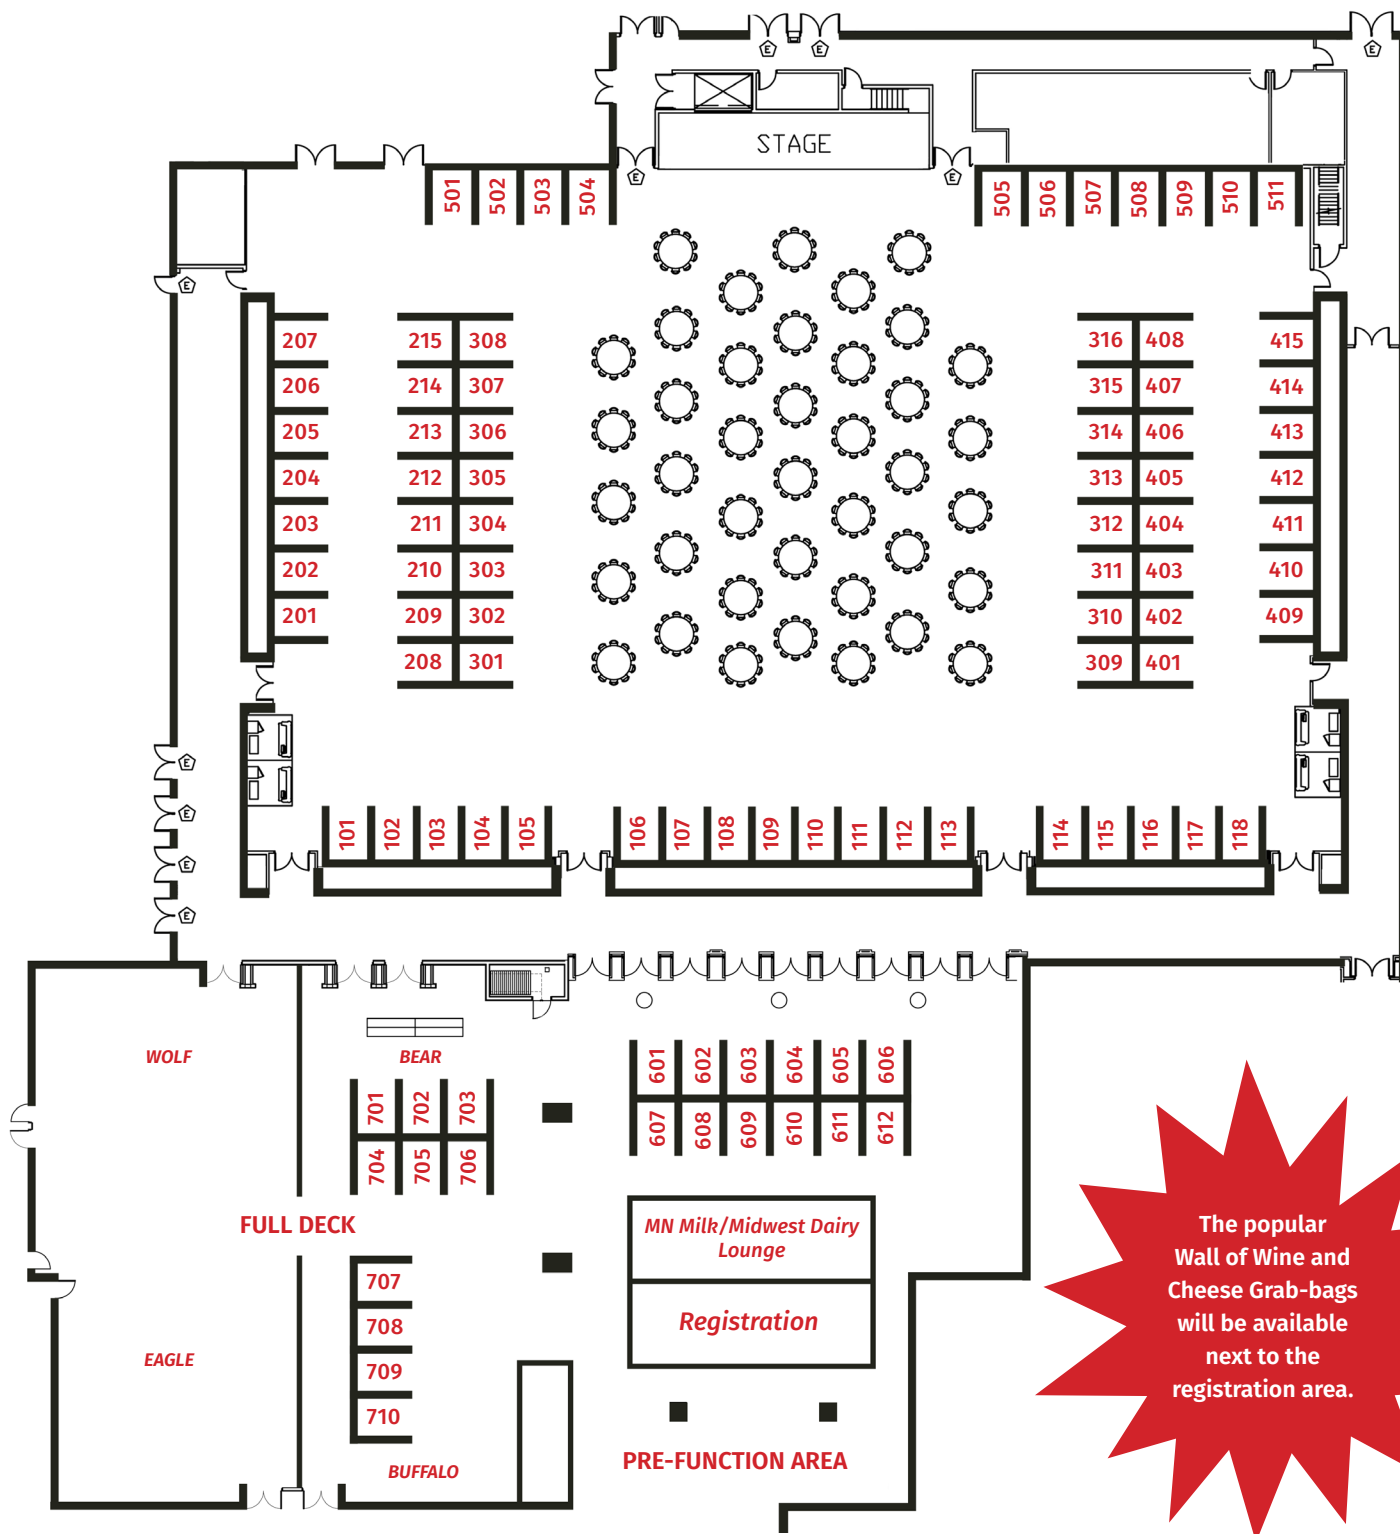

Minnesota Milk Dairy Conference & Expo

November 28-29, 2017

Treasure Island Resort & Casino | MnMilk.org/Expo

2017 Trade Show Diagram and Exhibitors

Island Event Center | Full Deck & Pre-Function

The popular Wall of Wine and Cheese Grab-bags will be available next to the registration area.