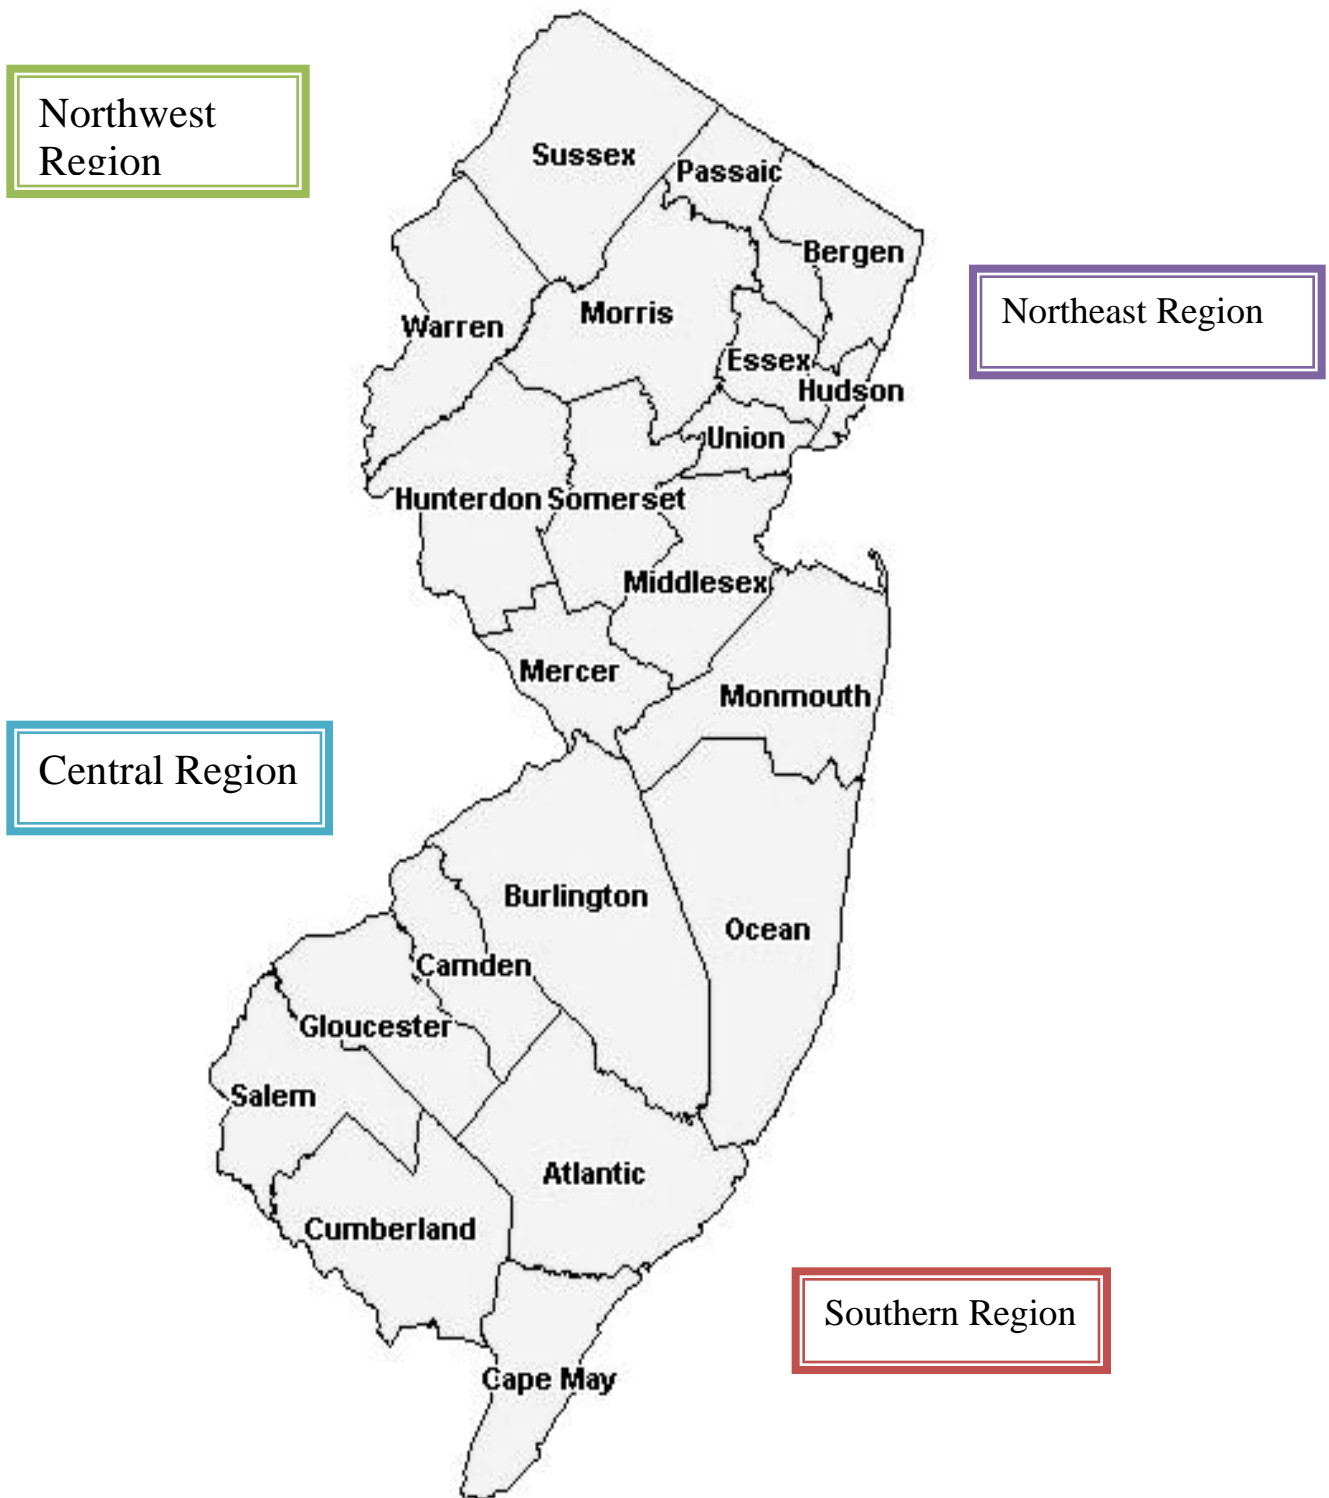

Regional Map

The Northwest Region shall include the units of Sussex-Warren, Hunterdon-Somerset and Morris.

The Northeast Region shall include the units of Bergen-Passaic, Essex, Hudson and Union.

The Central Region shall include the units of Monmouth-Ocean, Burlington, Mercer and Middlesex.

The Southern Region shall include the units of Camden-Gloucester-Salem, Cumberland-Cape May- Atlantic.