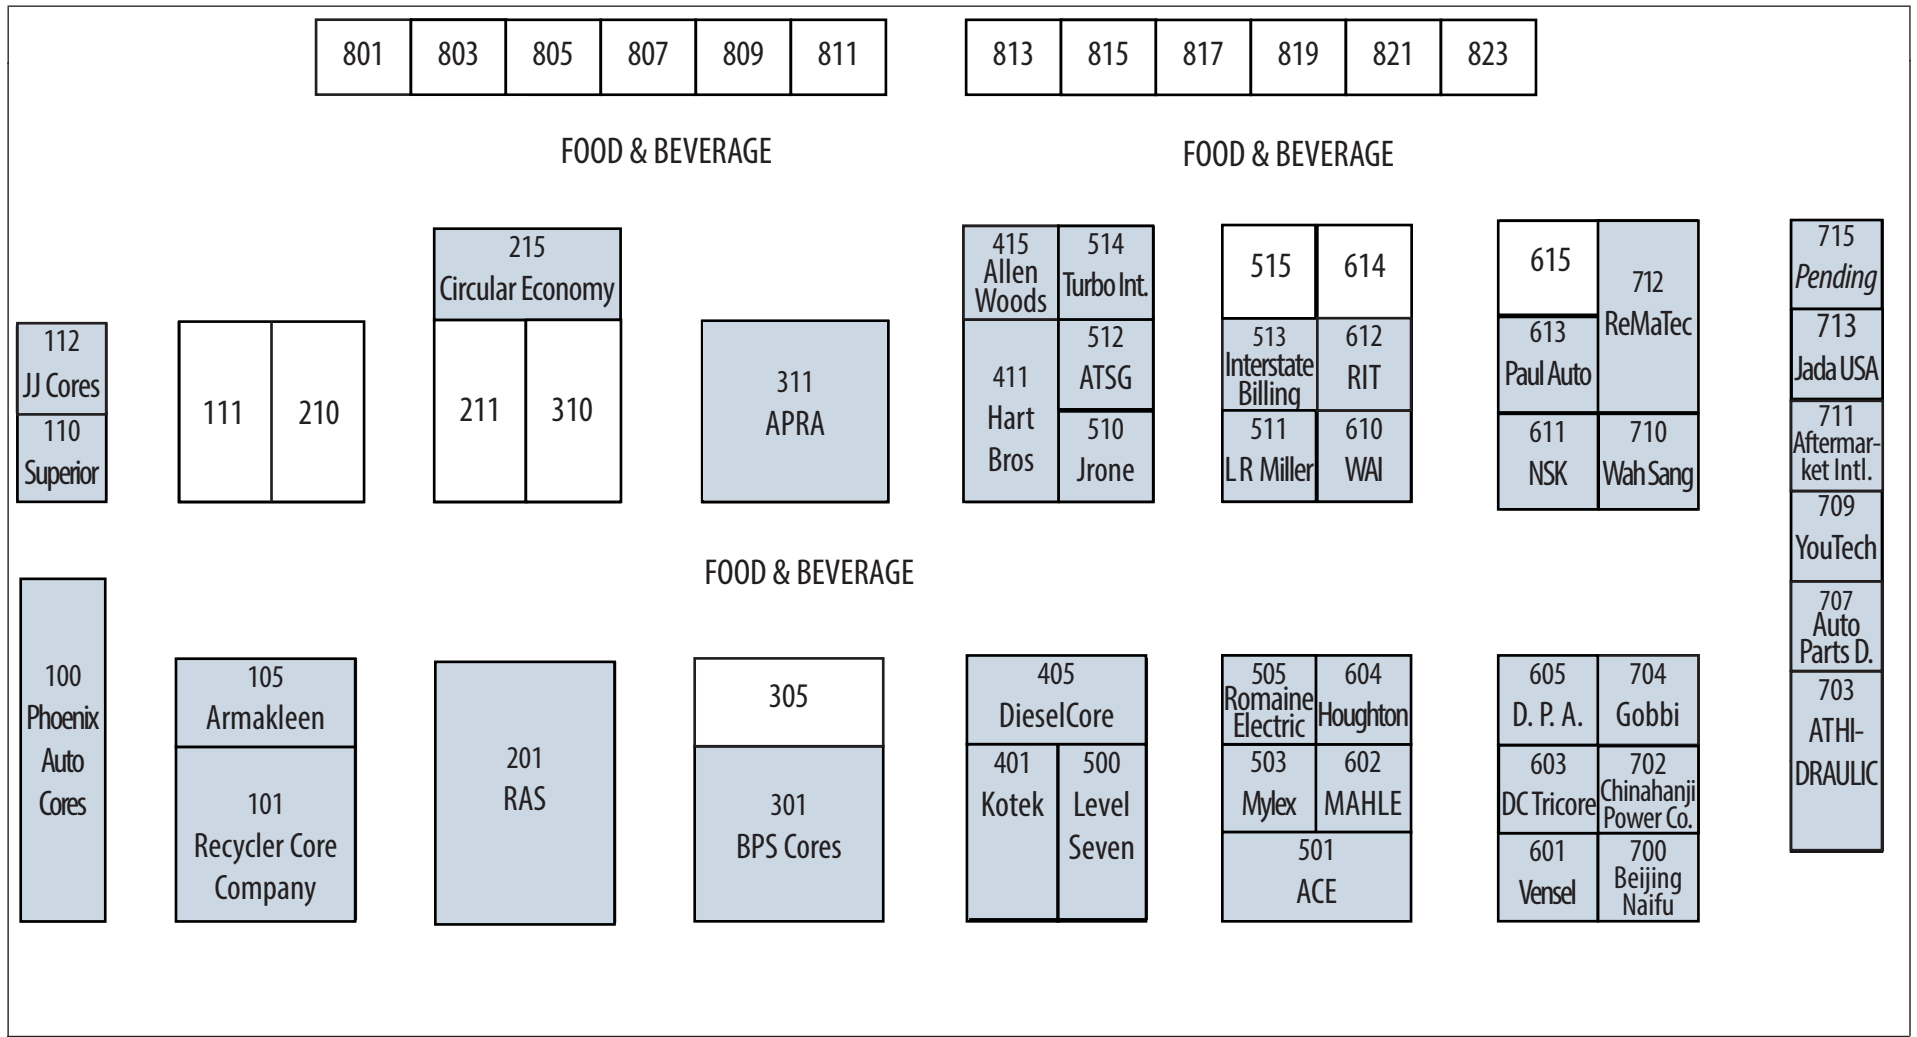

Trade Show Floor Plan

Bally's Las Vegas

Phase 1 + Reman Pavilion

REMAN PAVILION*

ENTRANCES

ENTRANCES

*Reman Pavilion booths are 8'x10' and reserved for companies with an APRA Remanufacturing Membership