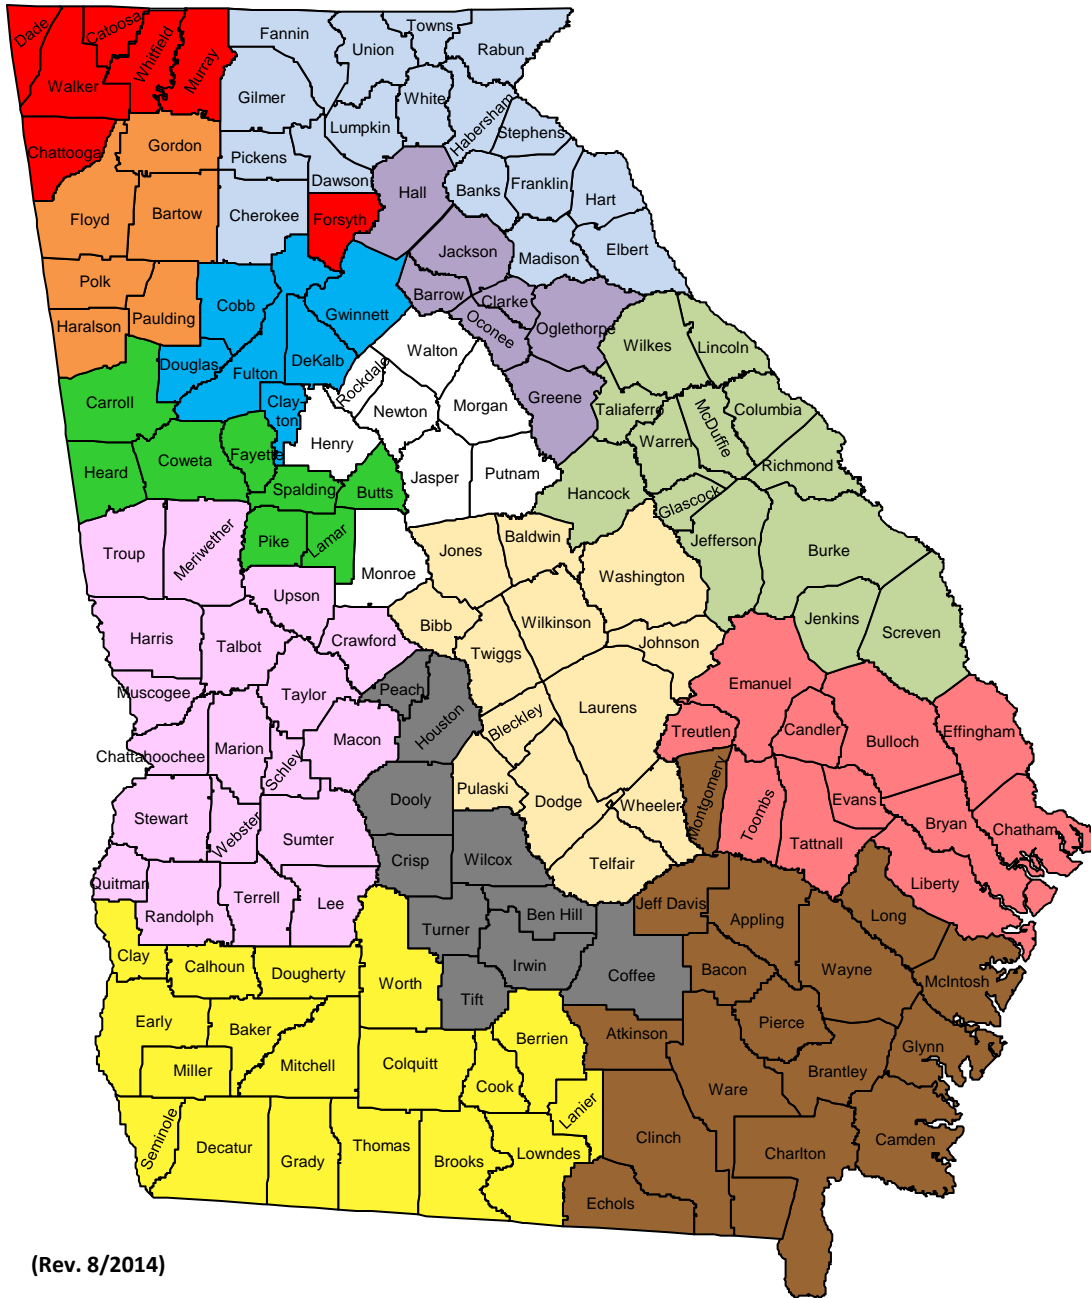

ALJ ASSIGNED TERRITORY MAP

ALBANY

ZEESE

ATLANTA

METRO

DREW
HARTIN
LAMMERS
MASON
MITCHELL
SNOW
SPALDING

FARROW

WEEKS

COLUMBUS

CAIN

HAGLER

DALTON

BELK

FAIN

GAINESVILLE

IMAHARA

MASSEY

MACON

BELCHER

JOCOY

SAVANNAH

STENGER

TIFVERMAN