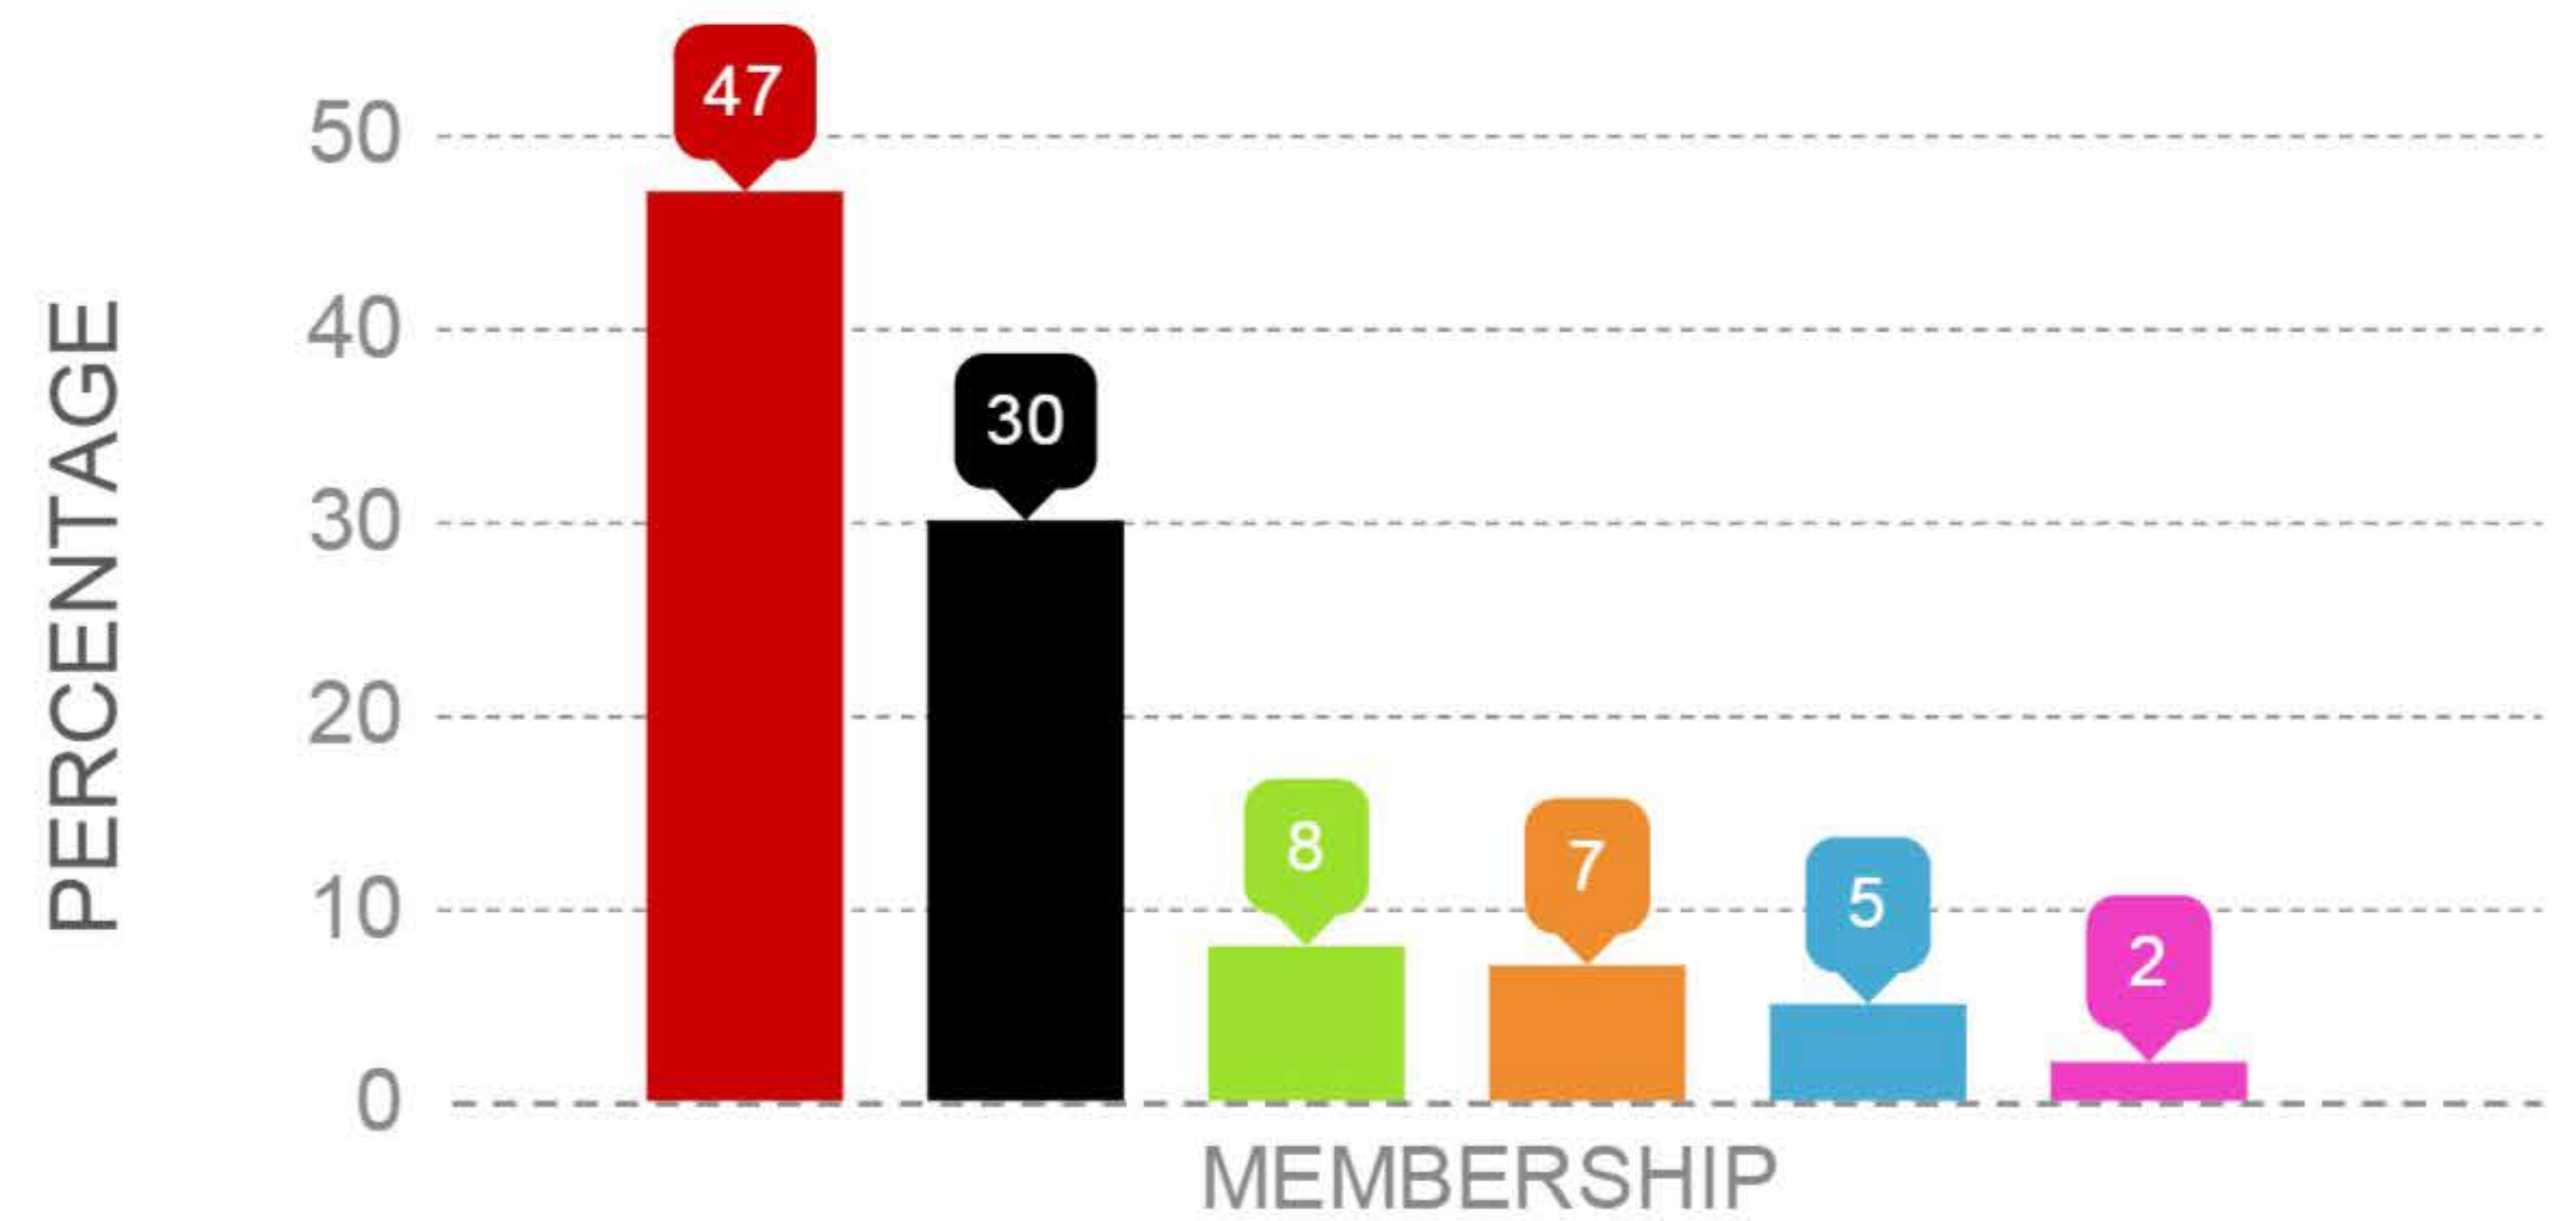

Systems Administrator/ Analyst IT Manager Executive Education Developer Sales

IT Roles