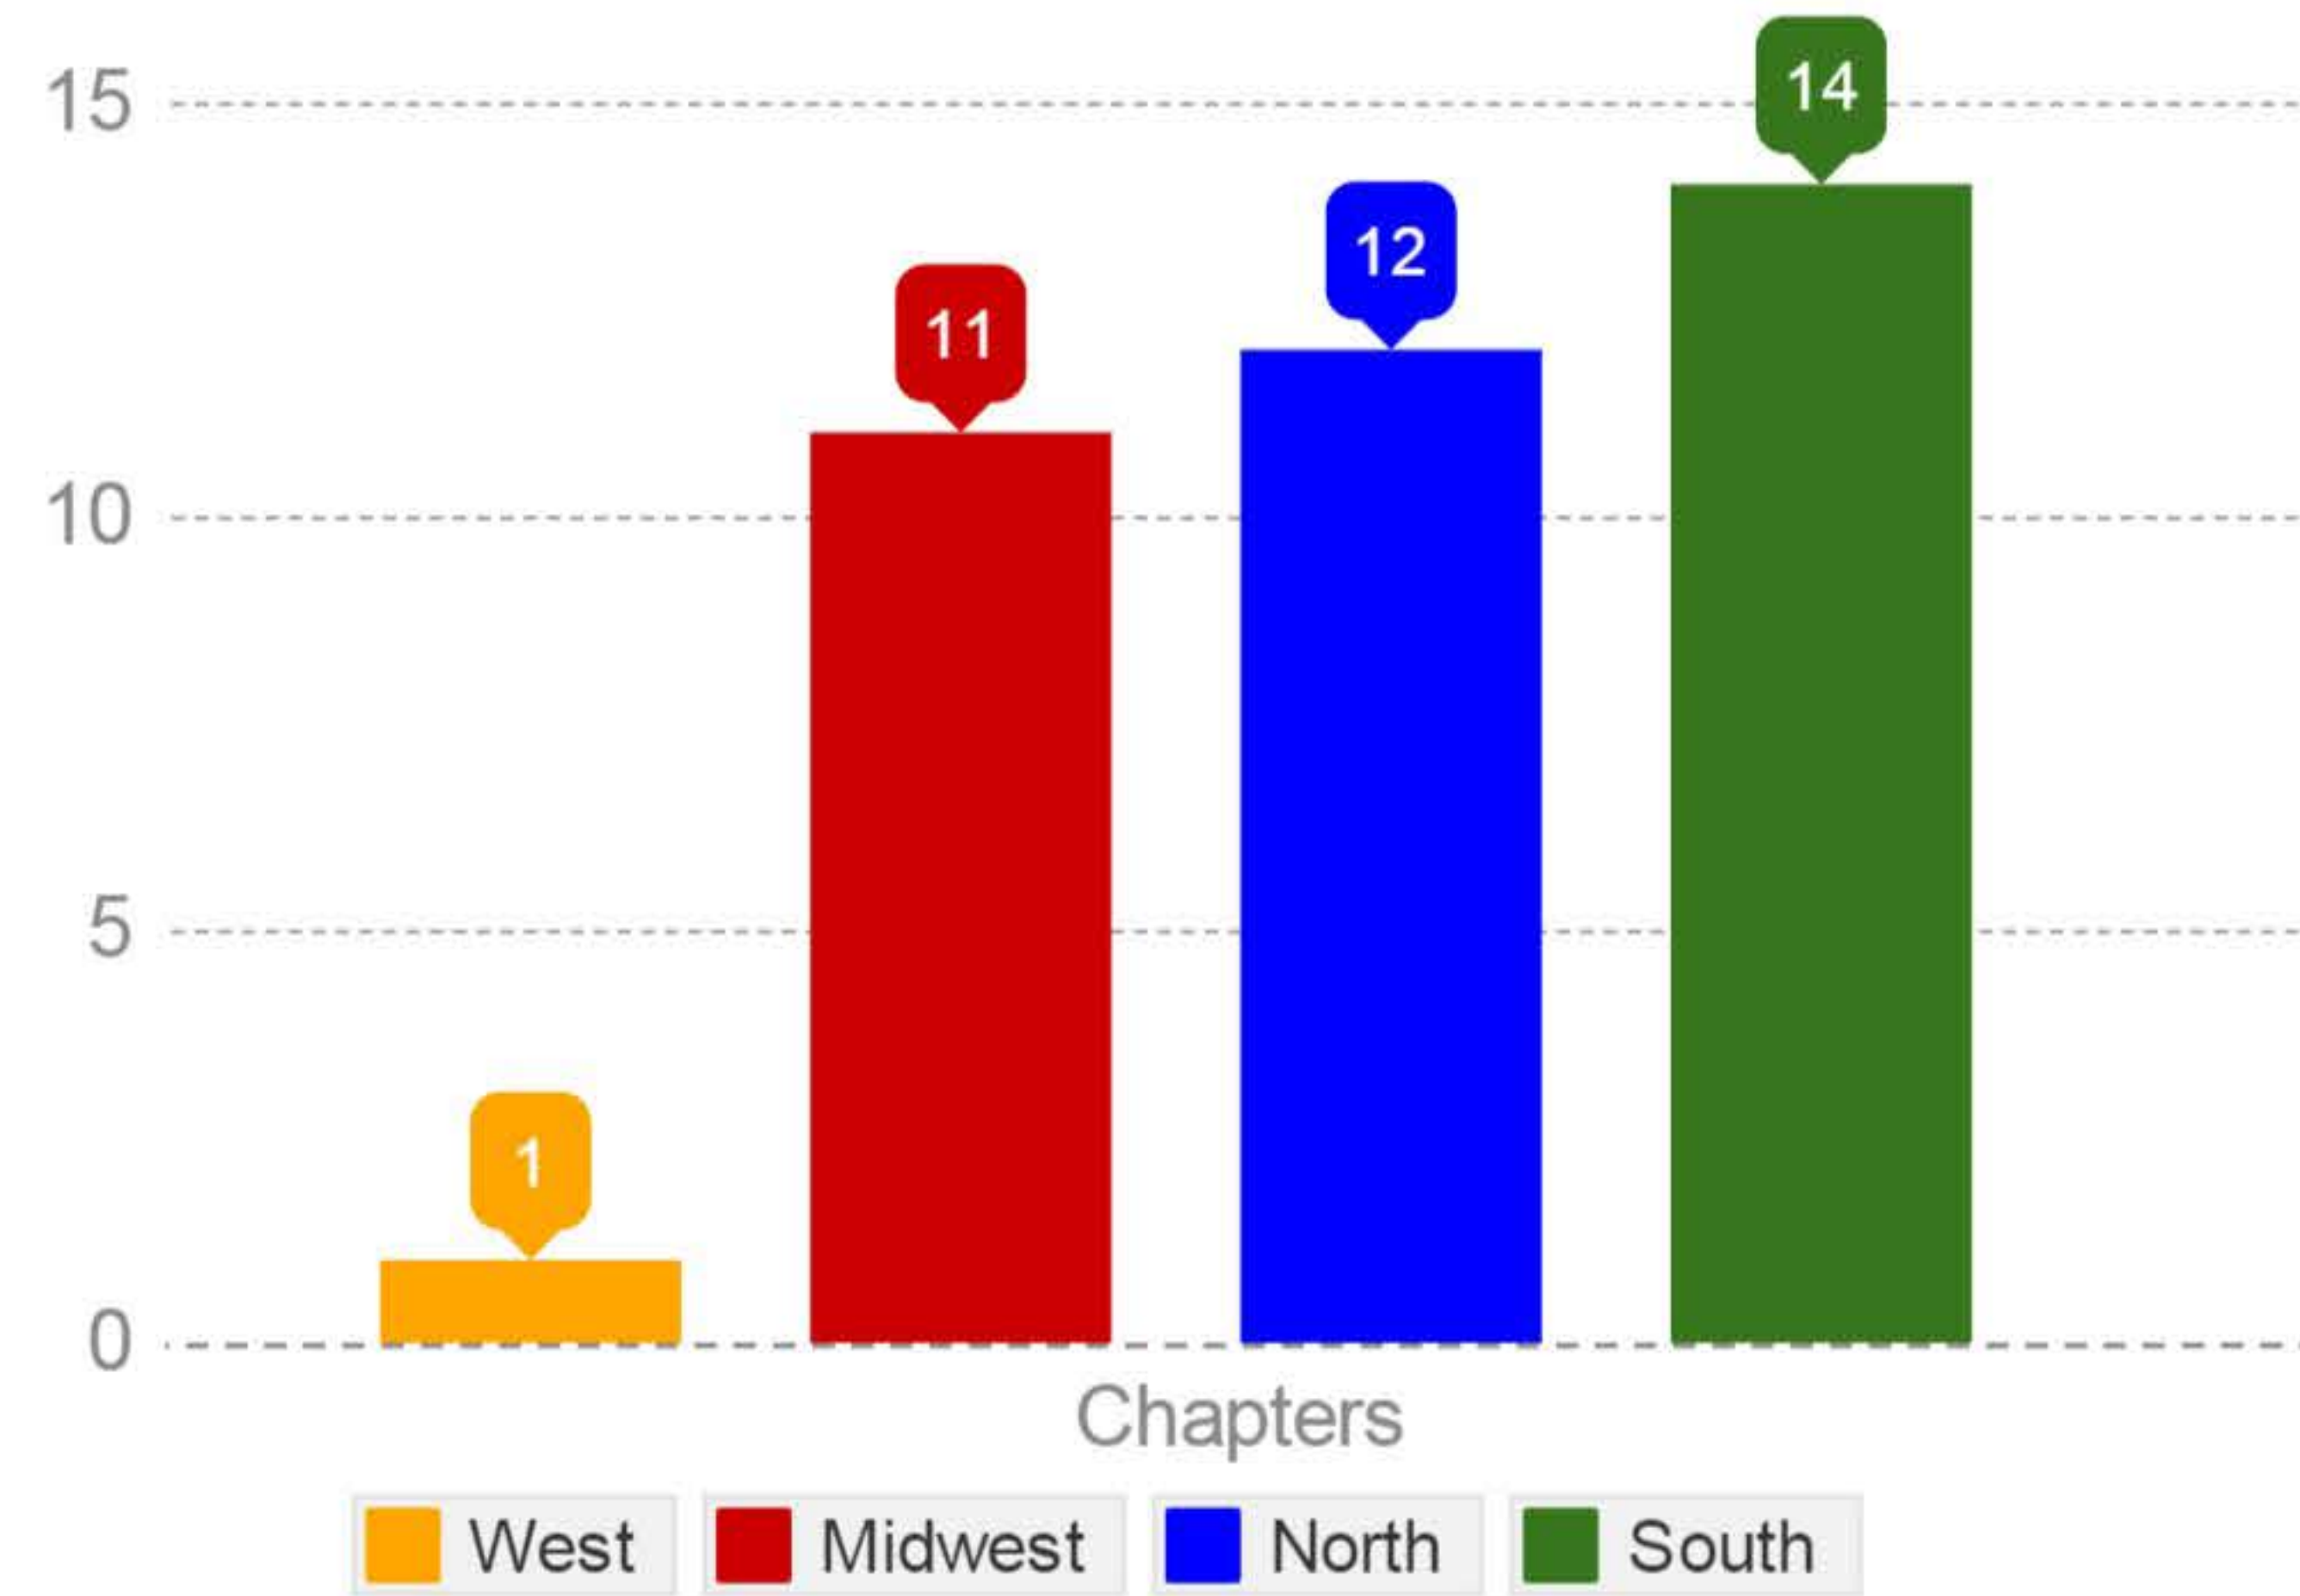

# INTERACTIVE DEMOGRAPHICS

## REGIONAL INFORMATION

(Scroll pointer over map and charts)

## NUMBER of CHAPTERS BY REGION: TOTAL 46

ADULT PROFESSIONALS (52%) STUDENTS (48%)