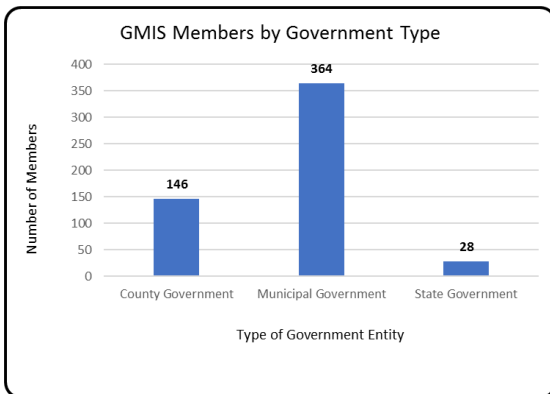

Who Are GMIS Members?

GMIS International is 538 Members strong with representation in 35 states throughout the United States. The combined annual technology budgets of GMIS Members exceeds \$1 Billion. GMIS includes 13 active State Chapters and two Associate Organizations. GMIS is also a member of the Linked Organization of Local Authorities (LOLA) which includes affiliations with 7 international organizations GMIS provides a unique opportunity for Industry Partners to reach key IT decision makers across the United States and stay engaged with GMIS members for many years. We'll hope you'll consider becoming a GMIS Industry Partner.

GMIS Members represent a wide spectrum of government organizations.

GMIS International Members find value in the relationship they build with other GMIS members and with our Industry Partners. GMIS has 30 Members who have been active since the 1980's, 51 members who have been active since the 1990's and 457 who have been active since 2000.