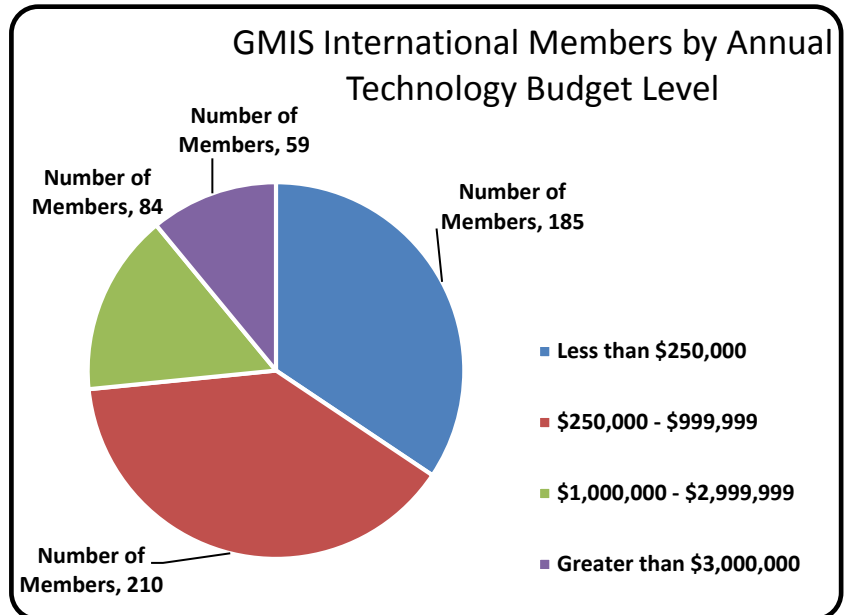

Who Are GMIS Members?

GMIS International is 538 Members strong with representation in 35 states throughout the United States. The combined annual technology budgets of GMIS Members exceeds \$1 Billion. GMIS includes 13 active State Chapters and two Associate Organizations. GMIS is also a member of the Linked Organization of Local Authorities (LOLA) which includes affiliations with 7 international organizations GMIS provides a unique opportunity for Industry Partners to reach key IT decision makers across the United States and stay engaged with GMIS members for many years. We'll hope you'll consider becoming a GMIS Industry Partner.

GMIS Members represent a wide spectrum of government organizations.

GMIS International Members find value in the relationship they build with other GMIS members and with our Industry Partners. GMIS has 30 Members who have been active since the 1980's, 51 members who have been active since the 1990's and 457 who have been active since 2000.