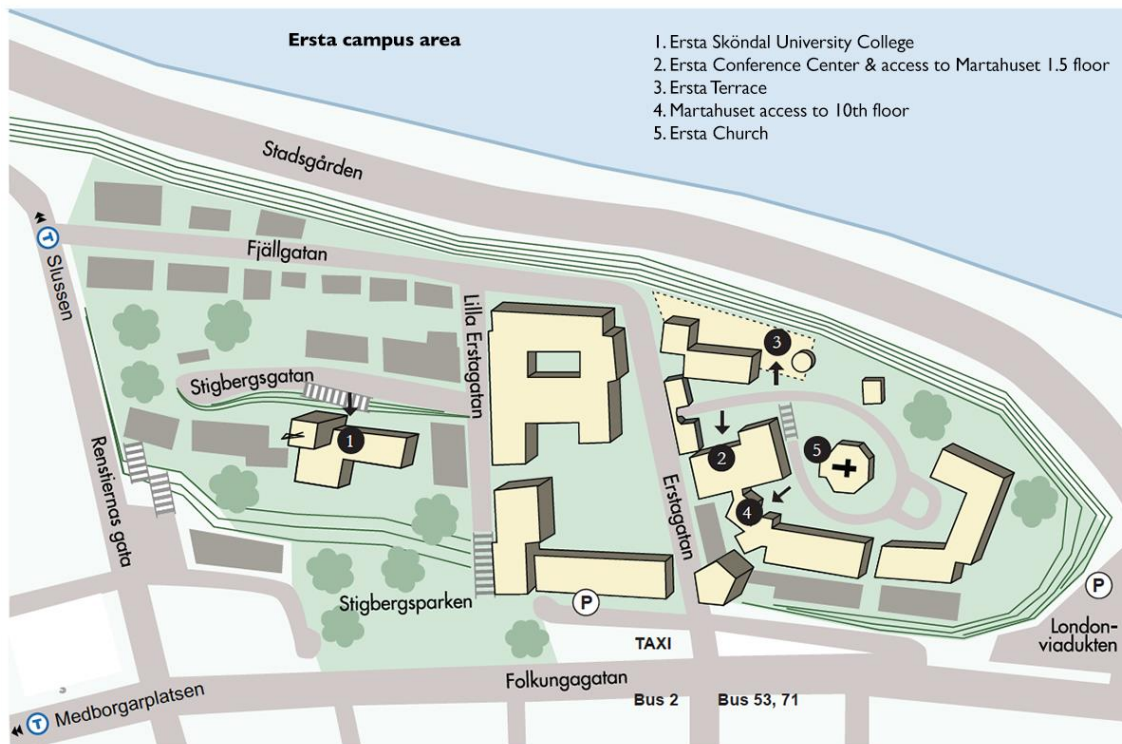

Directions to ISTR Conference Registration

Download the conference app for mobile and tablet: <http://bit.ly/ISTRapp>

Tuesday, June 28:

Conference Registration opens 10:00am at the Ersta Conference Center (tent).

Address for Ersta Conference	Erstagatan 1 K
Metro	Slussen (15 minute walk) Medborgarplatsen (15 minute walk)
Buses from Slussen and Medborgarplatsen	Bus 2, 53, 71 stop at either Nytorrgsgatan or Erstagatan Bus 3 and 76 stop at Nytorrgsgatan

Hantverkargatan 1

Address

Metro	T-Centralen (all lines, about 8 min walk) Rådhuset (blue line, about 5 min walk)
Bus	3 and 50 stop at City Hall

Wednesday, June 29

Conference Registration opens 9:00am at the Hotel Rival (Address: Mariatorget 3)
Conference Registration resumes 14:00 at the Ersta Conference Center (tent).