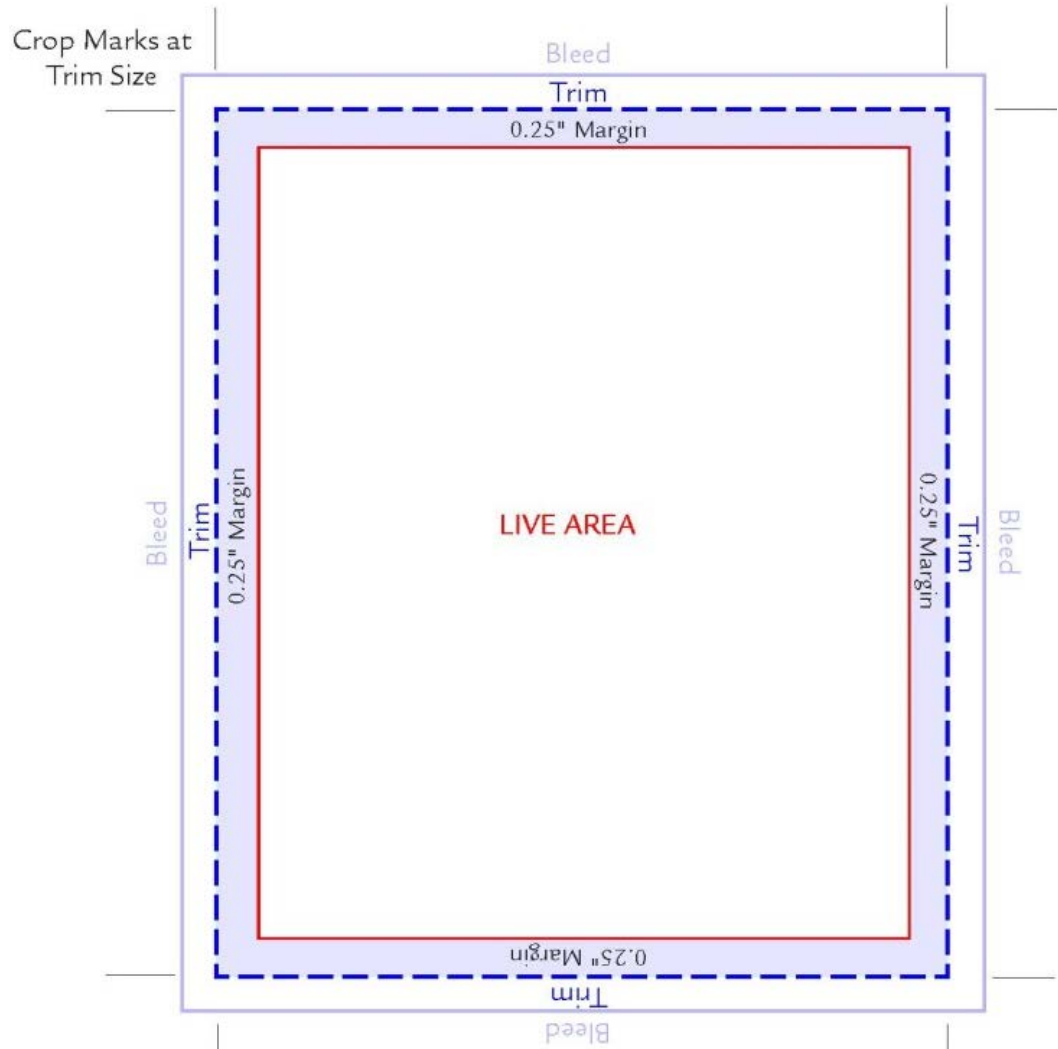

Latino Medical Student Association

Founded to represent, support, educate, and unify Latino(a) Medical Students

Specifications for supplied ads - please read carefully

PUBLICATION SPECS

- Printing: Web Offset/Digital
  Specification for Web Offset Publications (SWOP) standards apply
- Binding: Saddle stitch
- Trim Size: 8.5" x 11"
- Live Area: 7.5" x 10"
- Bleed: 1/8"

AD REQUIREMENTS

- All ads must be at least 300 dpi, including all text and images contained in the ad.
- Line screen: 150
- PDF/X1a is the preferred file format.
- Ads must include bleed (1/8") where noted above (*).
- *Safety*: All live matter must be kept 1/4" inside trim dimensions on all four sides.
- Please use CMYK for all color ads.

SUBMISSION DETAILS

- Files should be emailed to publications@lmsa.net
- One ad per PDF file. Spread materials must be supplied as two individual pieces. Please do not send one piece for a two page spread.
- **All digital ads can link to your website or email. If you would like this feature in the digital edition of the guide, please provide links with the ad.**