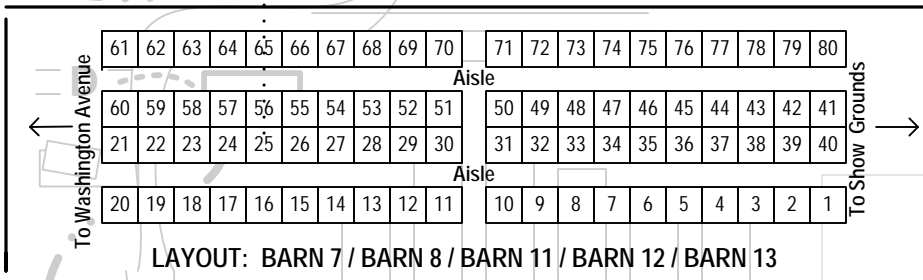

HITS ON THE HUDSON GROUNDS STABLING LAYOUT ~ BACK BARNS AND FEI BARN

1/16/2013

FEI BARN