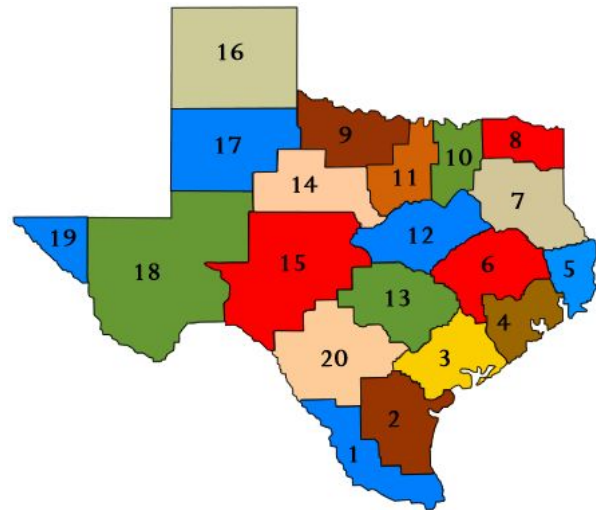

# Regional Groups / Directors

Region	Group	2018 Director	District	Email
1	STATS	Nelda Rios	Mission CISD	nyrios@mcisd.org
2	C-BATS	Sharon Reckaway	Gregory-Portland	sreckaway@g-pisd.org
3	CARATS	Laura Deiss	Region 3 ESC	LDeiss@esc3.net
4	BRATS	Jamie Hicks	Crosby ISD	jhicks@crosbyisd.org
5	SETTS	Jamie Parker	Silsbee ISD	Jamie.parker@silsbeeisd.org
6	HATS	Jana Lawrence	New Caney ISD	jlawrence@newcaneyisd.org
7	NEATS	Glory McCoy	Marshall ISD	mcco yg@marshallisd.com
8	NETTS	Dana Ladd	Region 8 ESC	dladd@reg8.net
9	TAP	Shannon Bozeman	Graham ISD	shannon.bozeman@grahamisd.com
10	MATS East	Linda Reid	Rockwall ISD	linda.reid@rockwallisd.org
11	MATS West	Monica Uphoff	Birdville ISD	monica.uphoff@birdvilleschools.net
12	HOTTS	Tami Wiethorn	Waco ISD	tami.wiethorn@wacoisd.org
13	CATS	Melissa Haney	Hutto ISD	melissa.haney@hutto.txed.net
14	FRATS	Kathy Conring	Cisco ISD	kconring@cisco.esc14.net
15	West TAP	Kim Hancock	Grape Creek ISD	kim.hancock@grapecreekisd.net
16	TOT RATS	Crystal Glover	Amarillo ISD	crystal.glover@amaisd.org
17	SPATS	Pam Brown	Lubbock-Cooper ISD	pbrown@lcisd.net
18	WRAP	Sylvia Ogas	Fort Stockton ISD	sylvia.ogas@fsisd.net
19	DRATS	Jessie Cline	Clint ISD	jessie.cline@clint.net
20	RATS	Beverly Lee	Somerset ISD	Beverly.lee@sisdk12.net