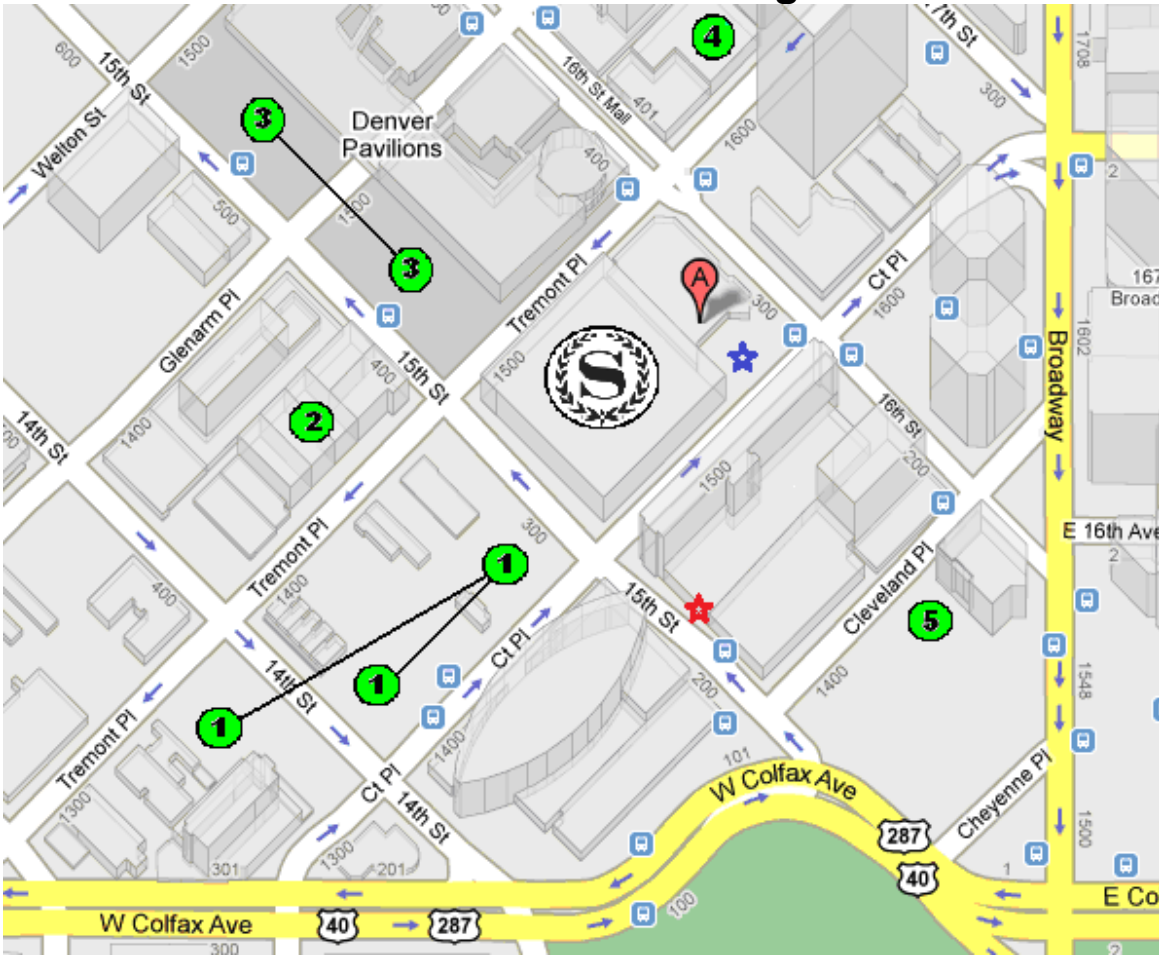

Downtown Denver Area Parking Locations

 **Sheraton Denver Downtown Hotel | (303) 893-3333 | 1550 Court Place | Denver, CO 80202**

 **Valet** – Drive entrance is on the left side of Court Place

- 0-3 hours \$26.00
- 4-8 hours \$32.00
- 8+ hours \$39.00
- Overnight \$39.00 per car with in/out privileges.

 **Self-Parking** – Garage entrance is on the right side of 15th Street

- 0-1 hour \$8.00
- 1-2 hours \$16.00
- 2-3 hours \$24.00
- 3+ hours \$29.00
- Overnight \$29.00 per car with in/ out privileges.
- Evenings \$14.00 Mon –Fri after 5pm to 4am.
- Weekends \$14.00 Fri after 5pm to Mon 4am.

Oversized: \$38.00 per space - Please contact hotel for details as spaces are limited.

Alternate surface lots

	<u>Time Park</u>	\$12.00 - \$13.00 – All day parking	
	<u>Standard Parking</u>	\$12.00 – All day parking	
	<u>Towne Park</u>	\$14.00 – All day parking	
	<u>LAZ Parking</u>	\$2.00 every 10 minutes	\$25.00 Daily maximum
	<u>Alpha Parking</u>	\$5.00 every 30 minutes	\$14.00 Daily maximum