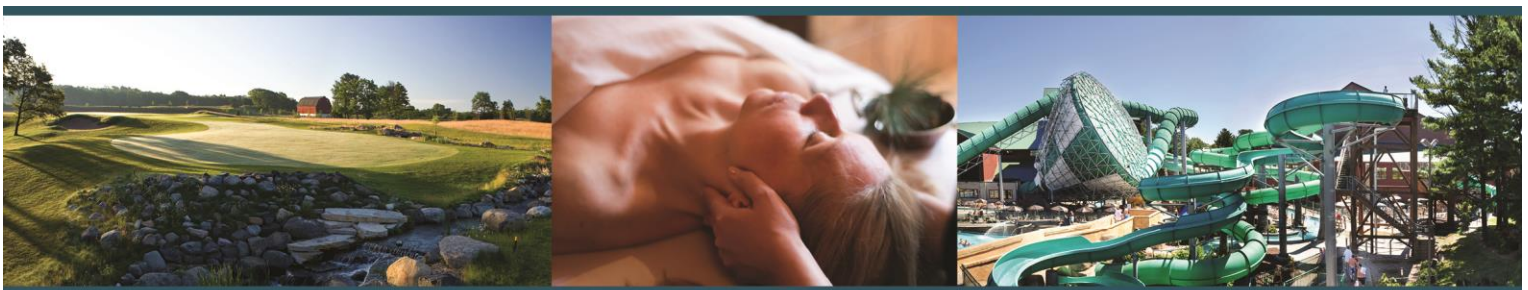

America's Largest Waterpark Resort! Located in Wisconsin Dells

Wilderness Hotel | Glacier Canyon Lodge | Wilderness on the Lake | Wild Rock Golf Club | Sundara Spa

800.867.9453 **WildernessResort.com**