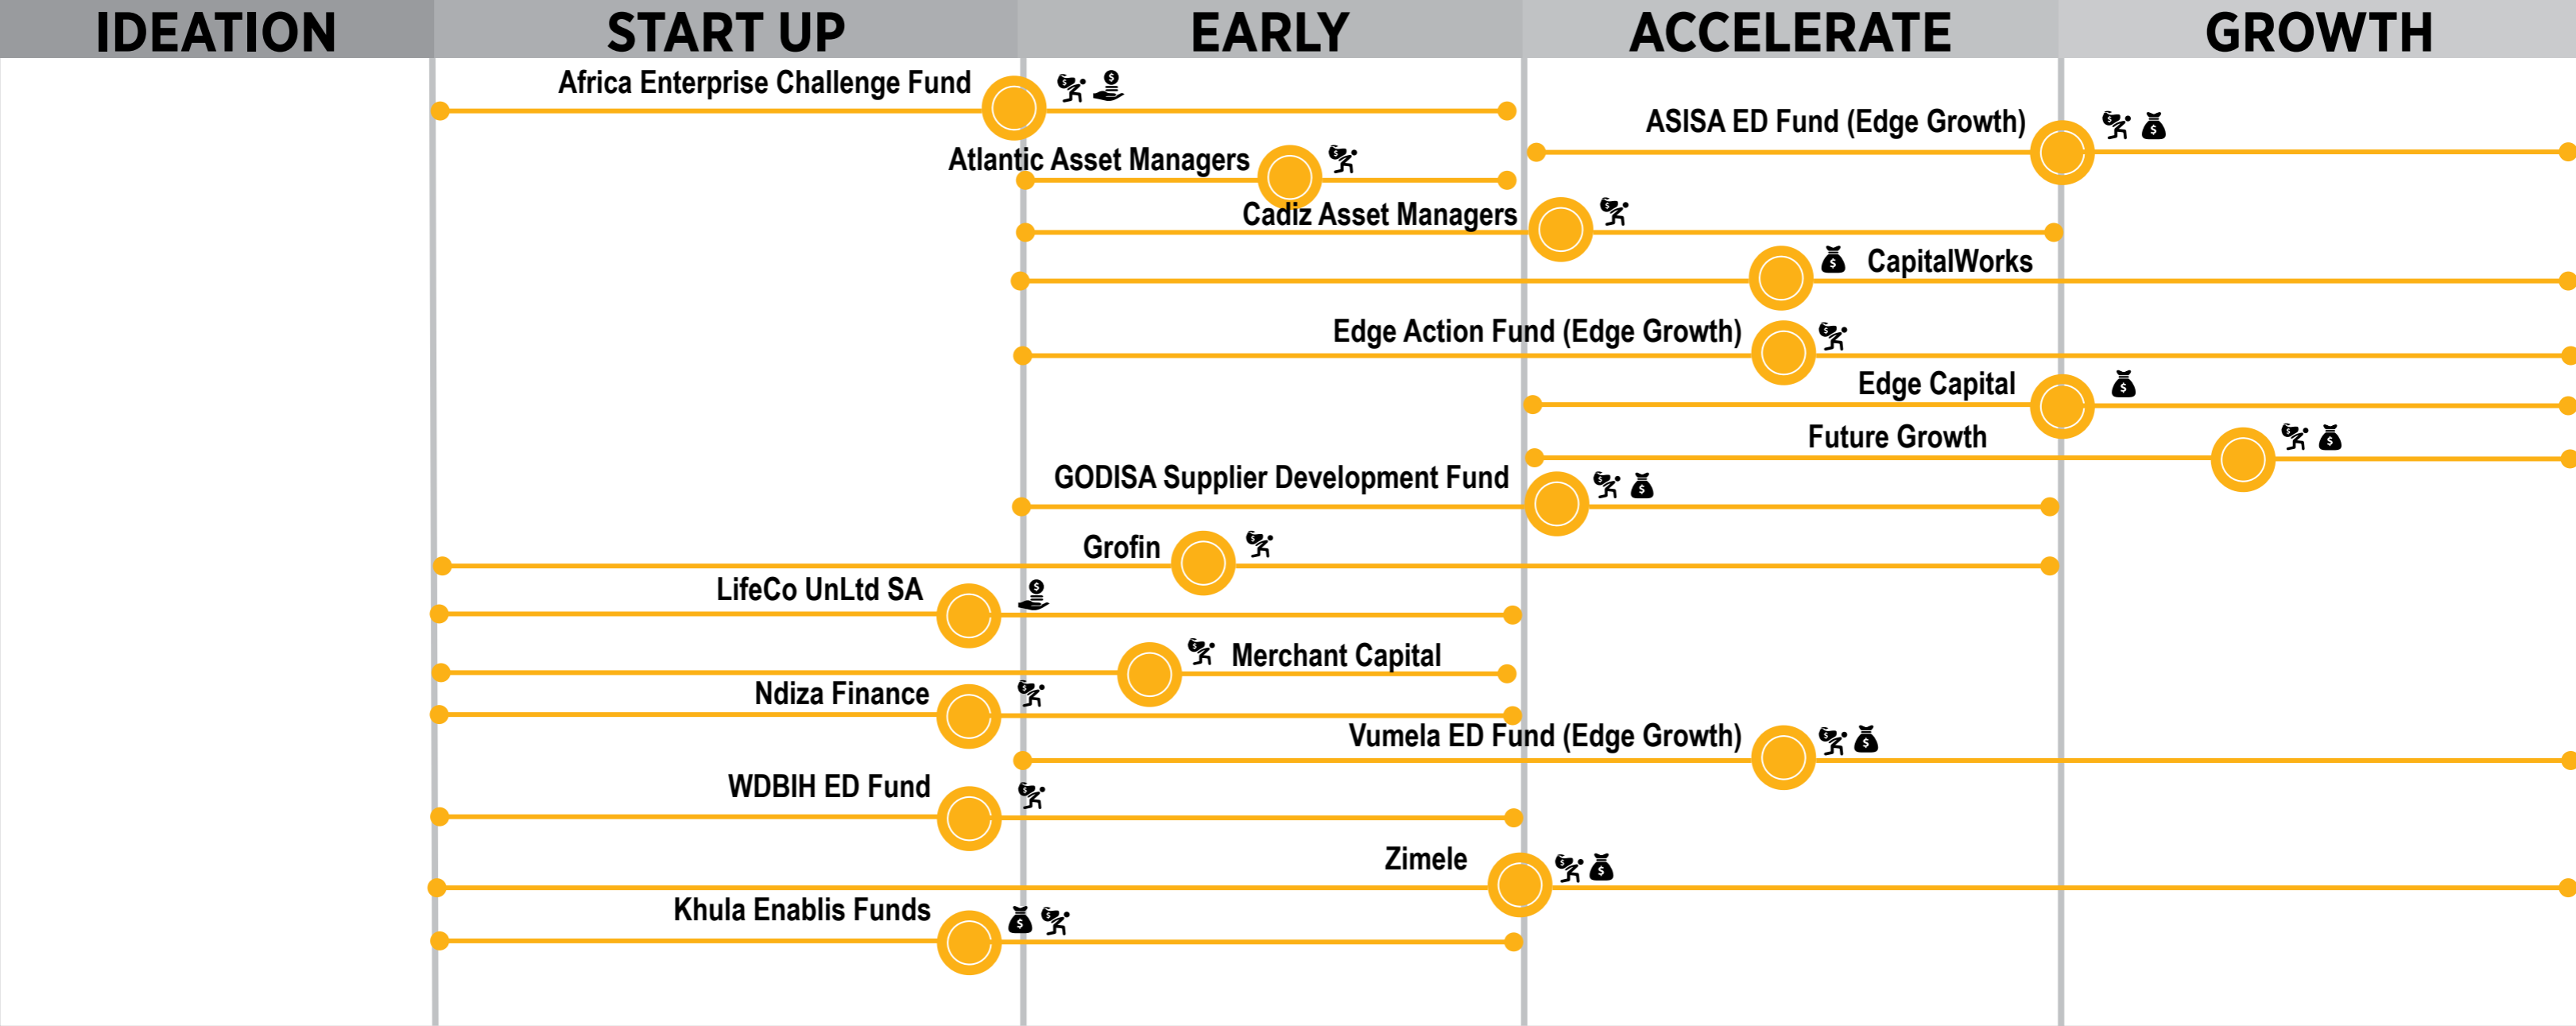

DIRECT FINANCE PROVIDERS

30% international

70% SA only

SOUTH AFRICA'S ENTREPRENEURIAL ECOSYSTEM MAP

| | IDEATION | STARTUP | EARLY | ACCELERATE | GROWTH |
|---------------------------------------|----------|------------------------------|-----------------------------------|---------------------------------|--------|
| DIRECT FINANCE PROVIDERS | | FUND MANAGERS | | FUND MANAGERS PRIVATE EQUITY | |
| | | | VENTURE CAPITAL + ANGEL INVESTORS | | |
| | | | COMMERCIAL BANKS | | |
| | | | GOV/DFIs | | |
| | | | | | |
| | | | | | |
| CAPACITY DEVELOPMENT PROVIDERS | | GOVERNMENT | | | |
| | | FOR-PROFIT SERVICE PROVIDERS | | | |
| | | NON-PROFIT | | | |
| | | CORPORATES | | | |

VENTURE CAPITAL + ANGEL INVESTORS

PRIVATE EQUITY

FUND MANAGERS

CROWD FUNDERS

COMMERCIAL BANKS

GOVERNMENT

| IDEATION | START UP | EARLY | ACCELERATE | GROWTH |
|----------|-------------------------------------------------------------|-------|------------|--------|
| | Cape Craft and Design Institute | | | |
| | DTI Incubator Support Programme | | | |
| | Eastern Cape Information Technology Initiative | | | |
| | eGoliBio | | | |
| | Ekurhuleni Business Facilitation Network | | | |
| | Free State enterPRIZE Job Creation Challenge | | | |
| | Furntech | | | |
| | Gauteng Enterprise Propeller | | | |
| | Mapfura Makhura Incubator | | | |
| | Mobile Agri Skills Development and Training | | | |
| | National Youth Development Agency | | | |
| | Red Door | | | |
| | Small Enterprise Development Agency | | | |
| | Startup Nations South Africa | | | |
| | The Innovation Hub | | | |
| | UKTI Global Entrepreneur Programme | | | |
| | Western Cape Department of Economic Development and Tourism | | | |
| | Chemin | | | |
| | Tourism Enterprise Partnership | | | |