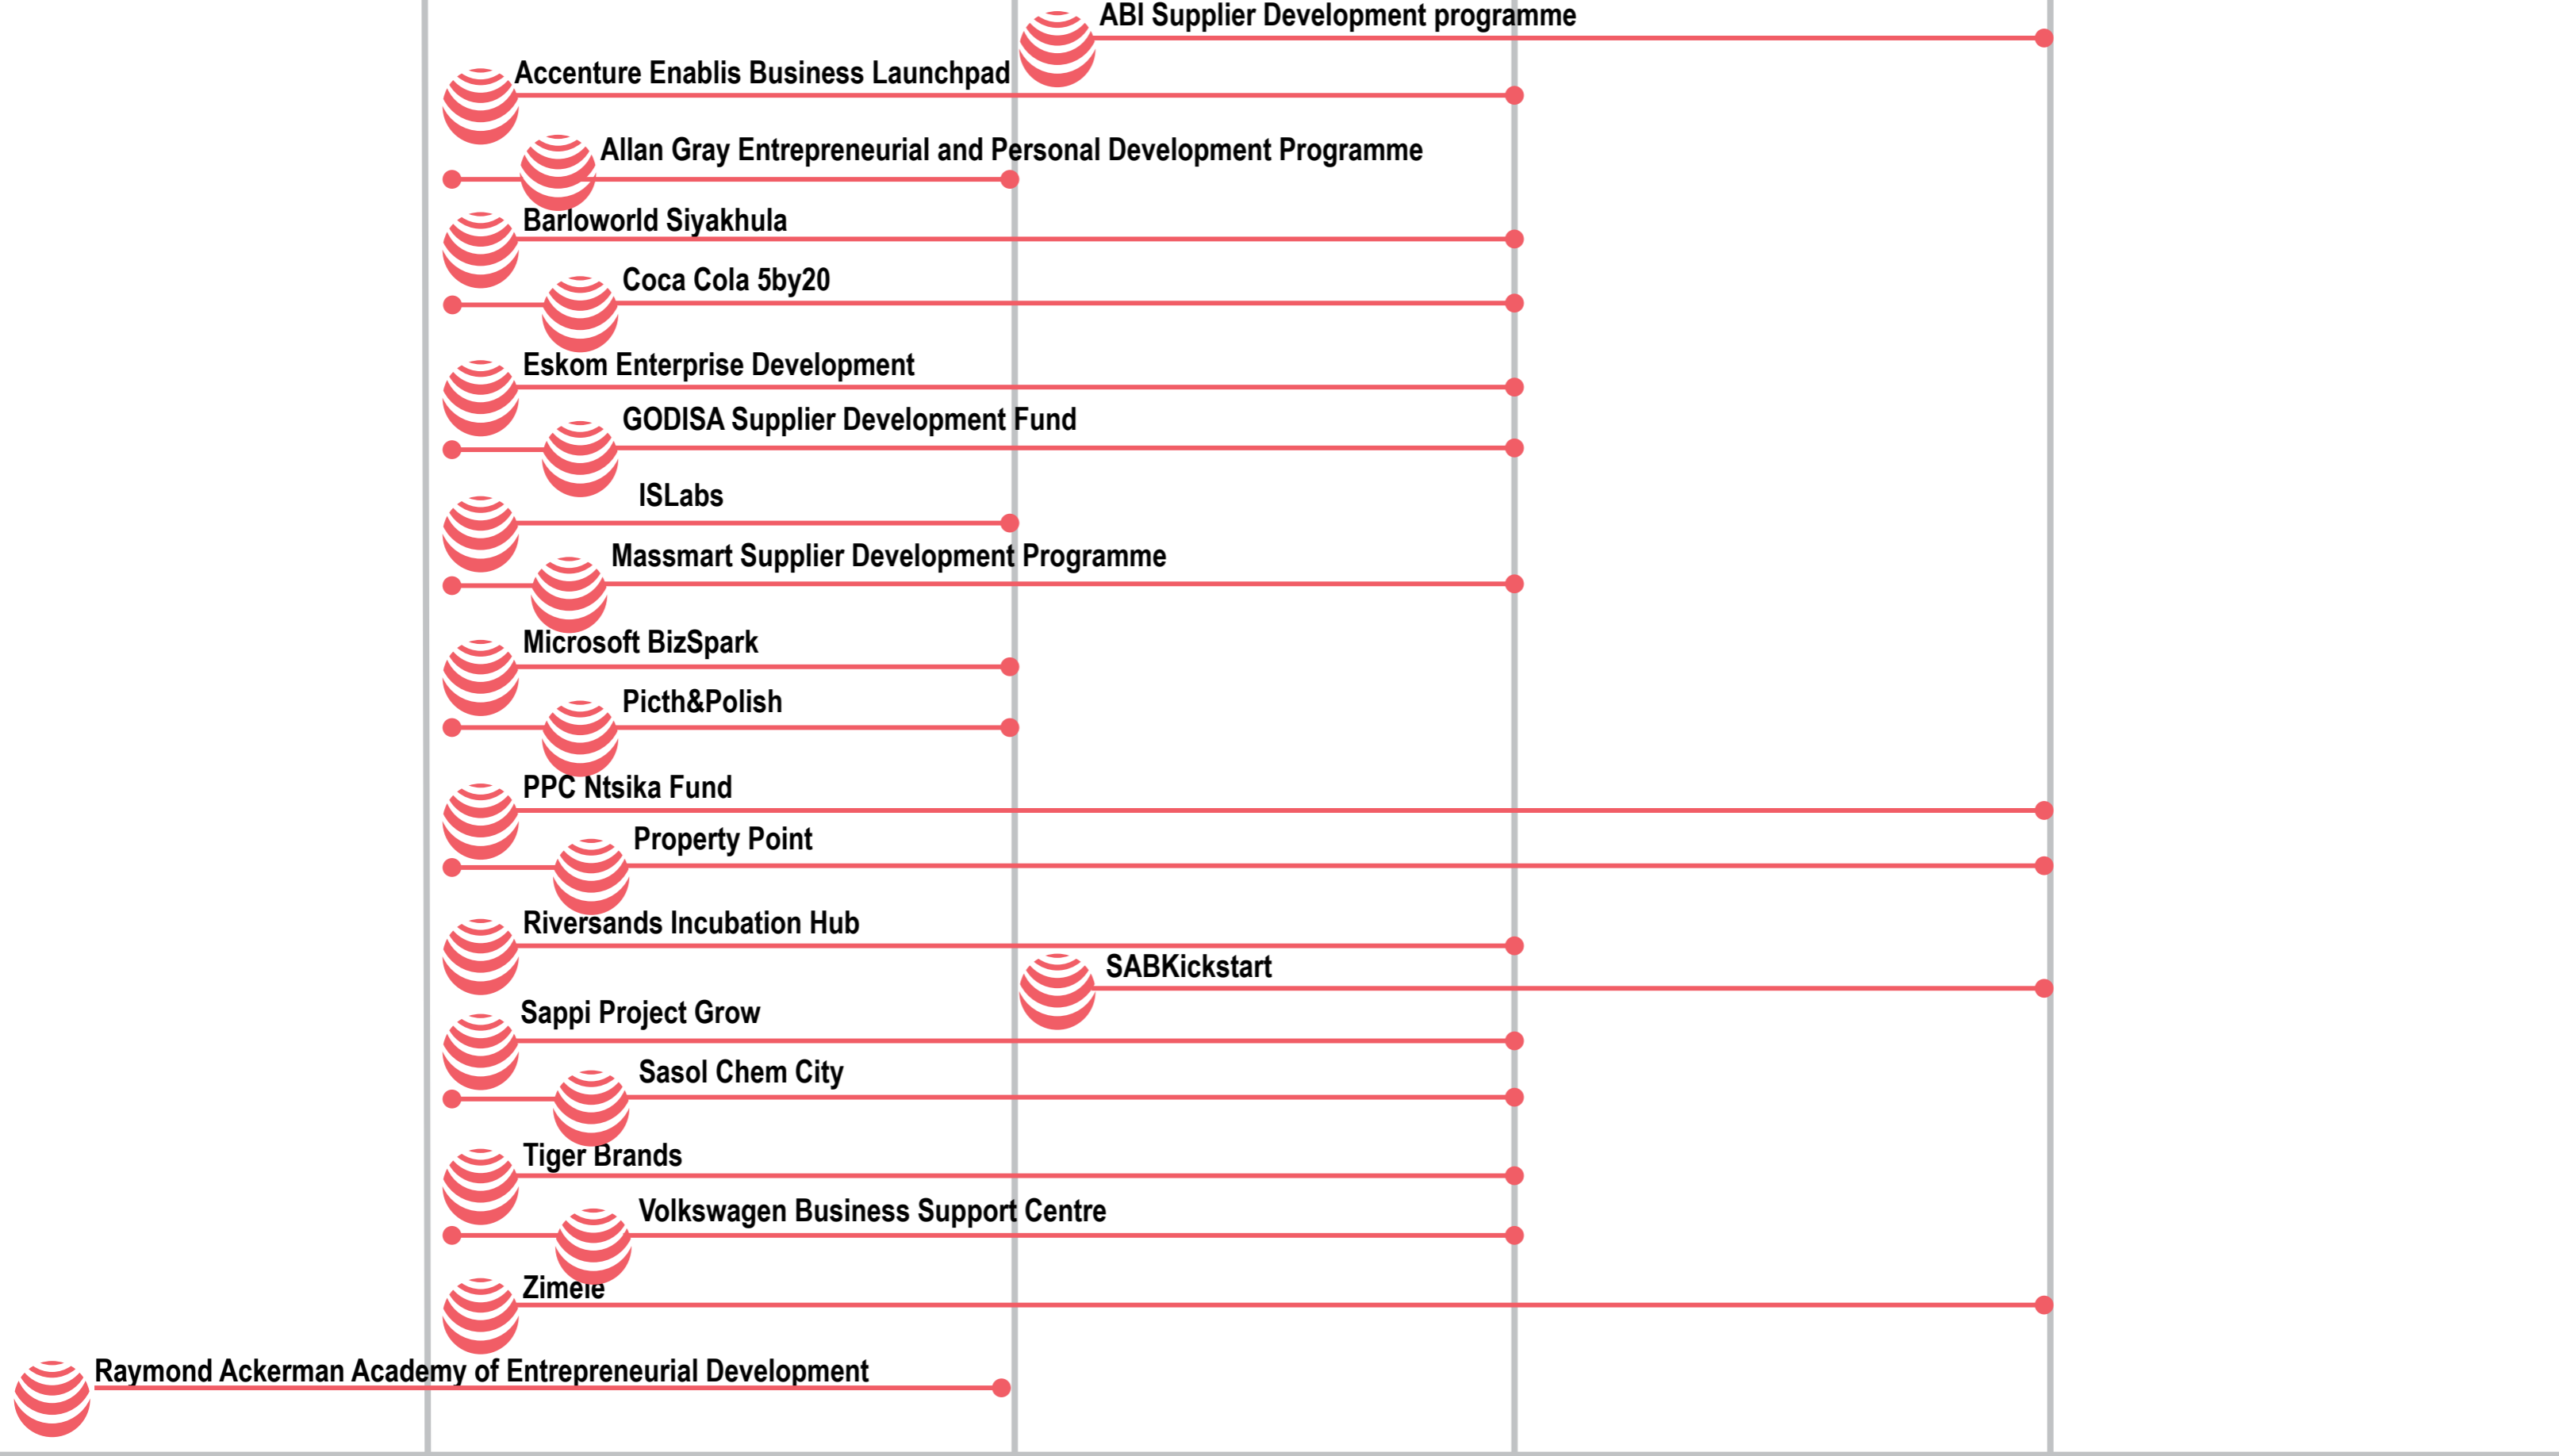

CORPORATES

IDEATION	START UP	EARLY	ACCELERATE	GROWTH