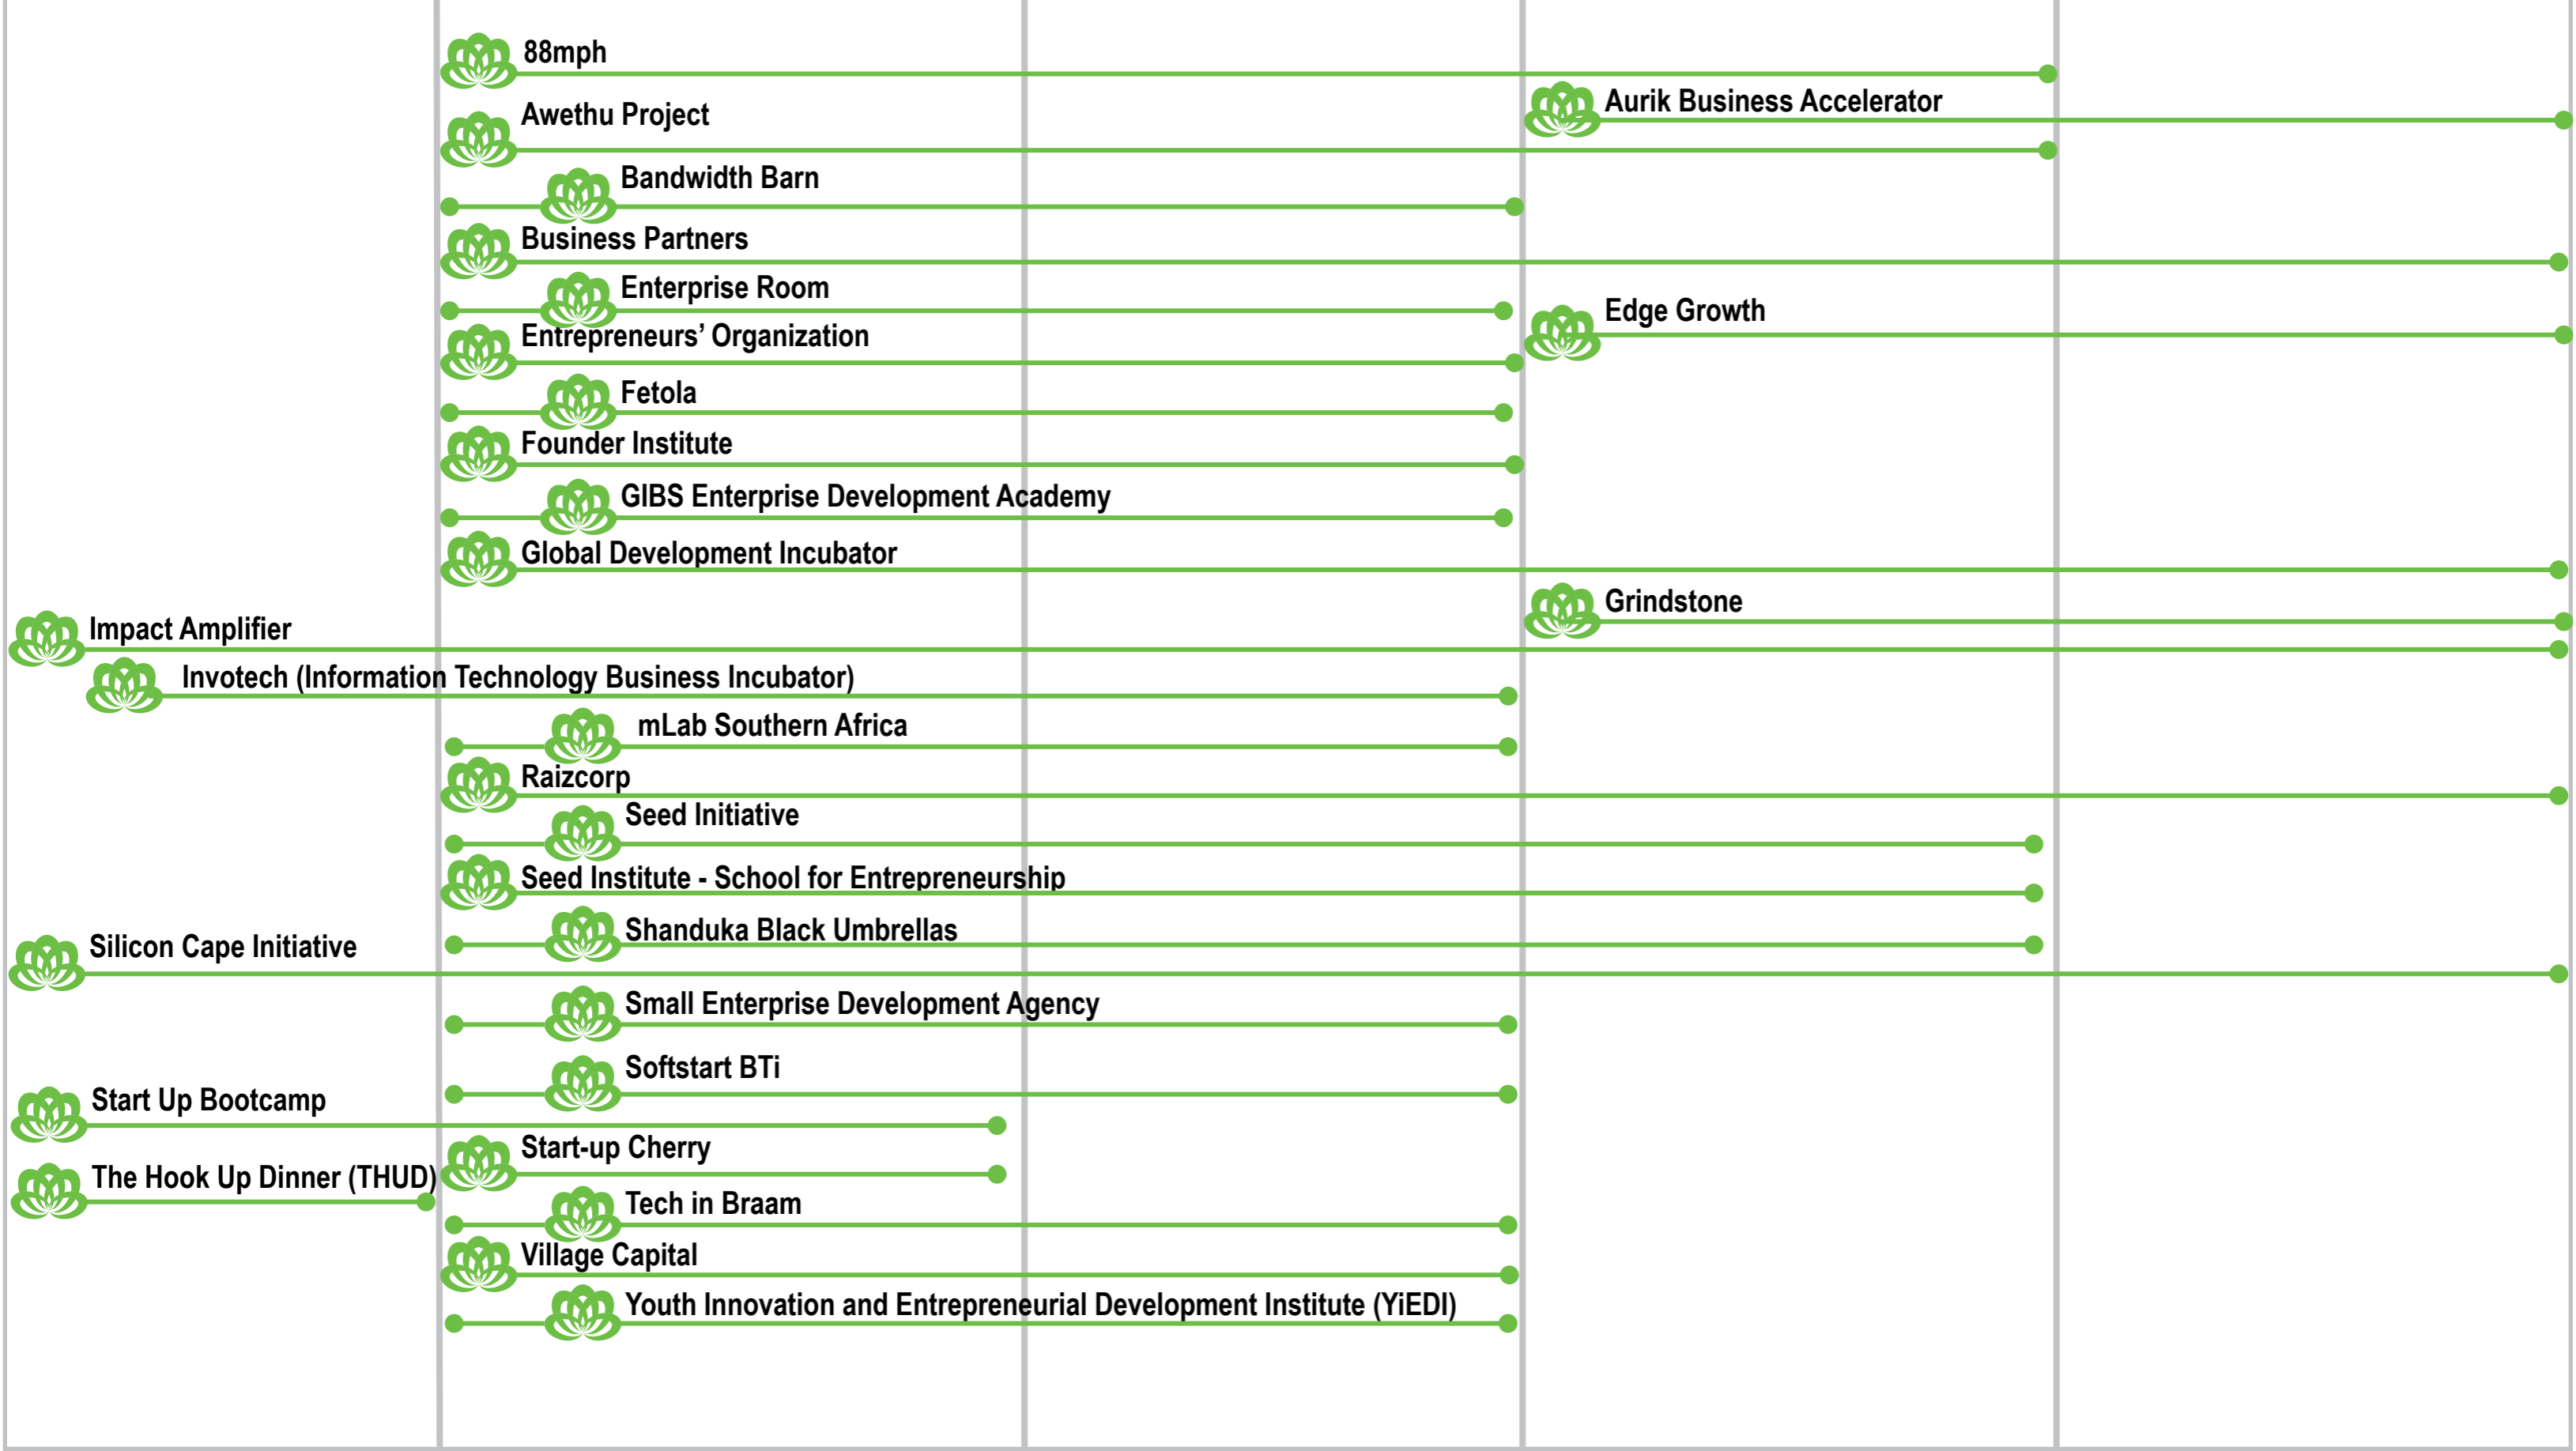

DIRECT FINANCE PROVIDERS

30% international

70% SA only

SOUTH AFRICA'S ENTREPRENEURIAL ECOSYSTEM MAP

| | IDEATION | STARTUP | EARLY | ACCELERATE | GROWTH |
|---------------------------------------|----------|------------------------------|-----------------------------------|---------------------------------|--------|
| DIRECT FINANCE PROVIDERS | | FUND MANAGERS | | FUND MANAGERS PRIVATE EQUITY | |
| | | | VENTURE CAPITAL + ANGEL INVESTORS | | |
| | | | COMMERCIAL BANKS | | |
| | | | GOV/DFIs | | |
| | | | | | |
| | | | | | |
| CAPACITY DEVELOPMENT PROVIDERS | | GOVERNMENT | | | |
| | | FOR-PROFIT SERVICE PROVIDERS | | | |
| | | NON-PROFIT | | | |
| | | CORPORATES | | | |

CORPORATES

| IDEATION | START UP | EARLY | ACCELERATE | GROWTH |
|----------|----------|-------|------------|--------|
|----------|----------|-------|------------|--------|

NON-PROFIT

IDEATION START UP EARLY ACCELERATE GROWTH

FOR-PROFIT SERVICE PROVIDERS

| IDEATION | START UP | EARLY | ACCELERATE | GROWTH |
|----------|----------|-------|------------|--------|
|----------|----------|-------|------------|--------|

SOUTH AFRICA'S ENTREPRENEURIAL ECOSYSTEM MAP