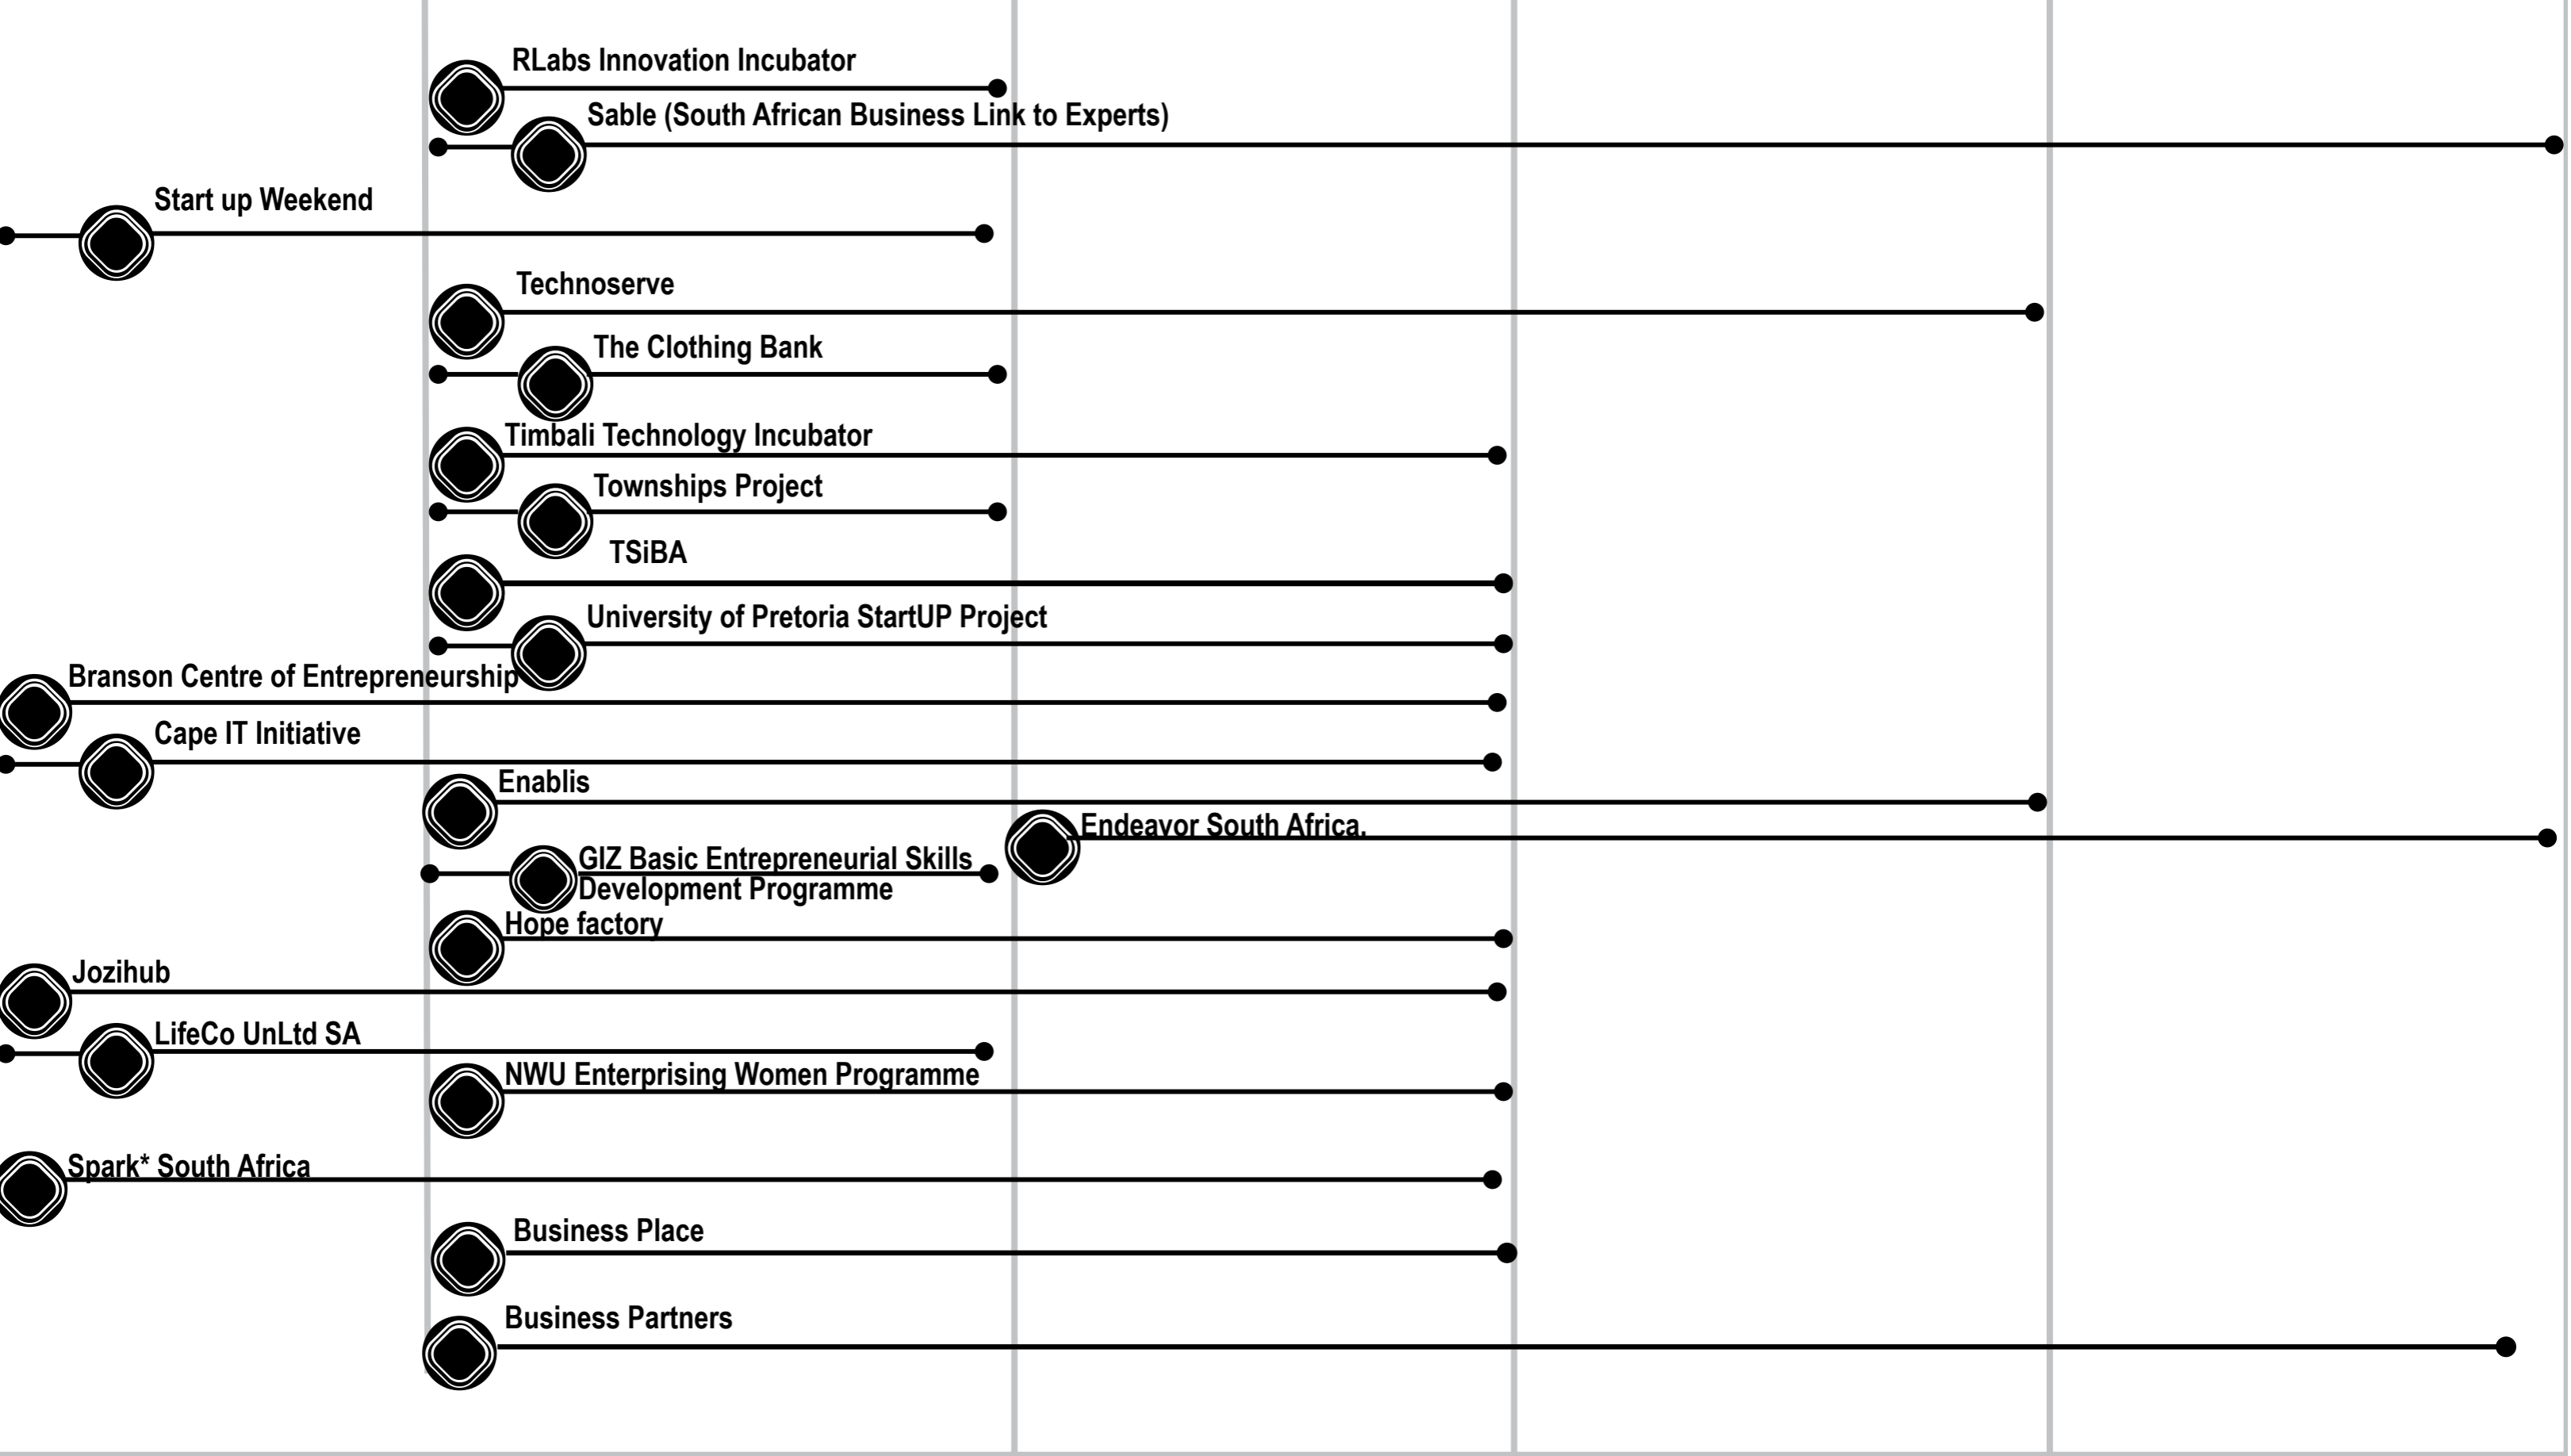

NON-PROFIT

IDEATION   START UP   EARLY   ACCELERATE   GROWTH