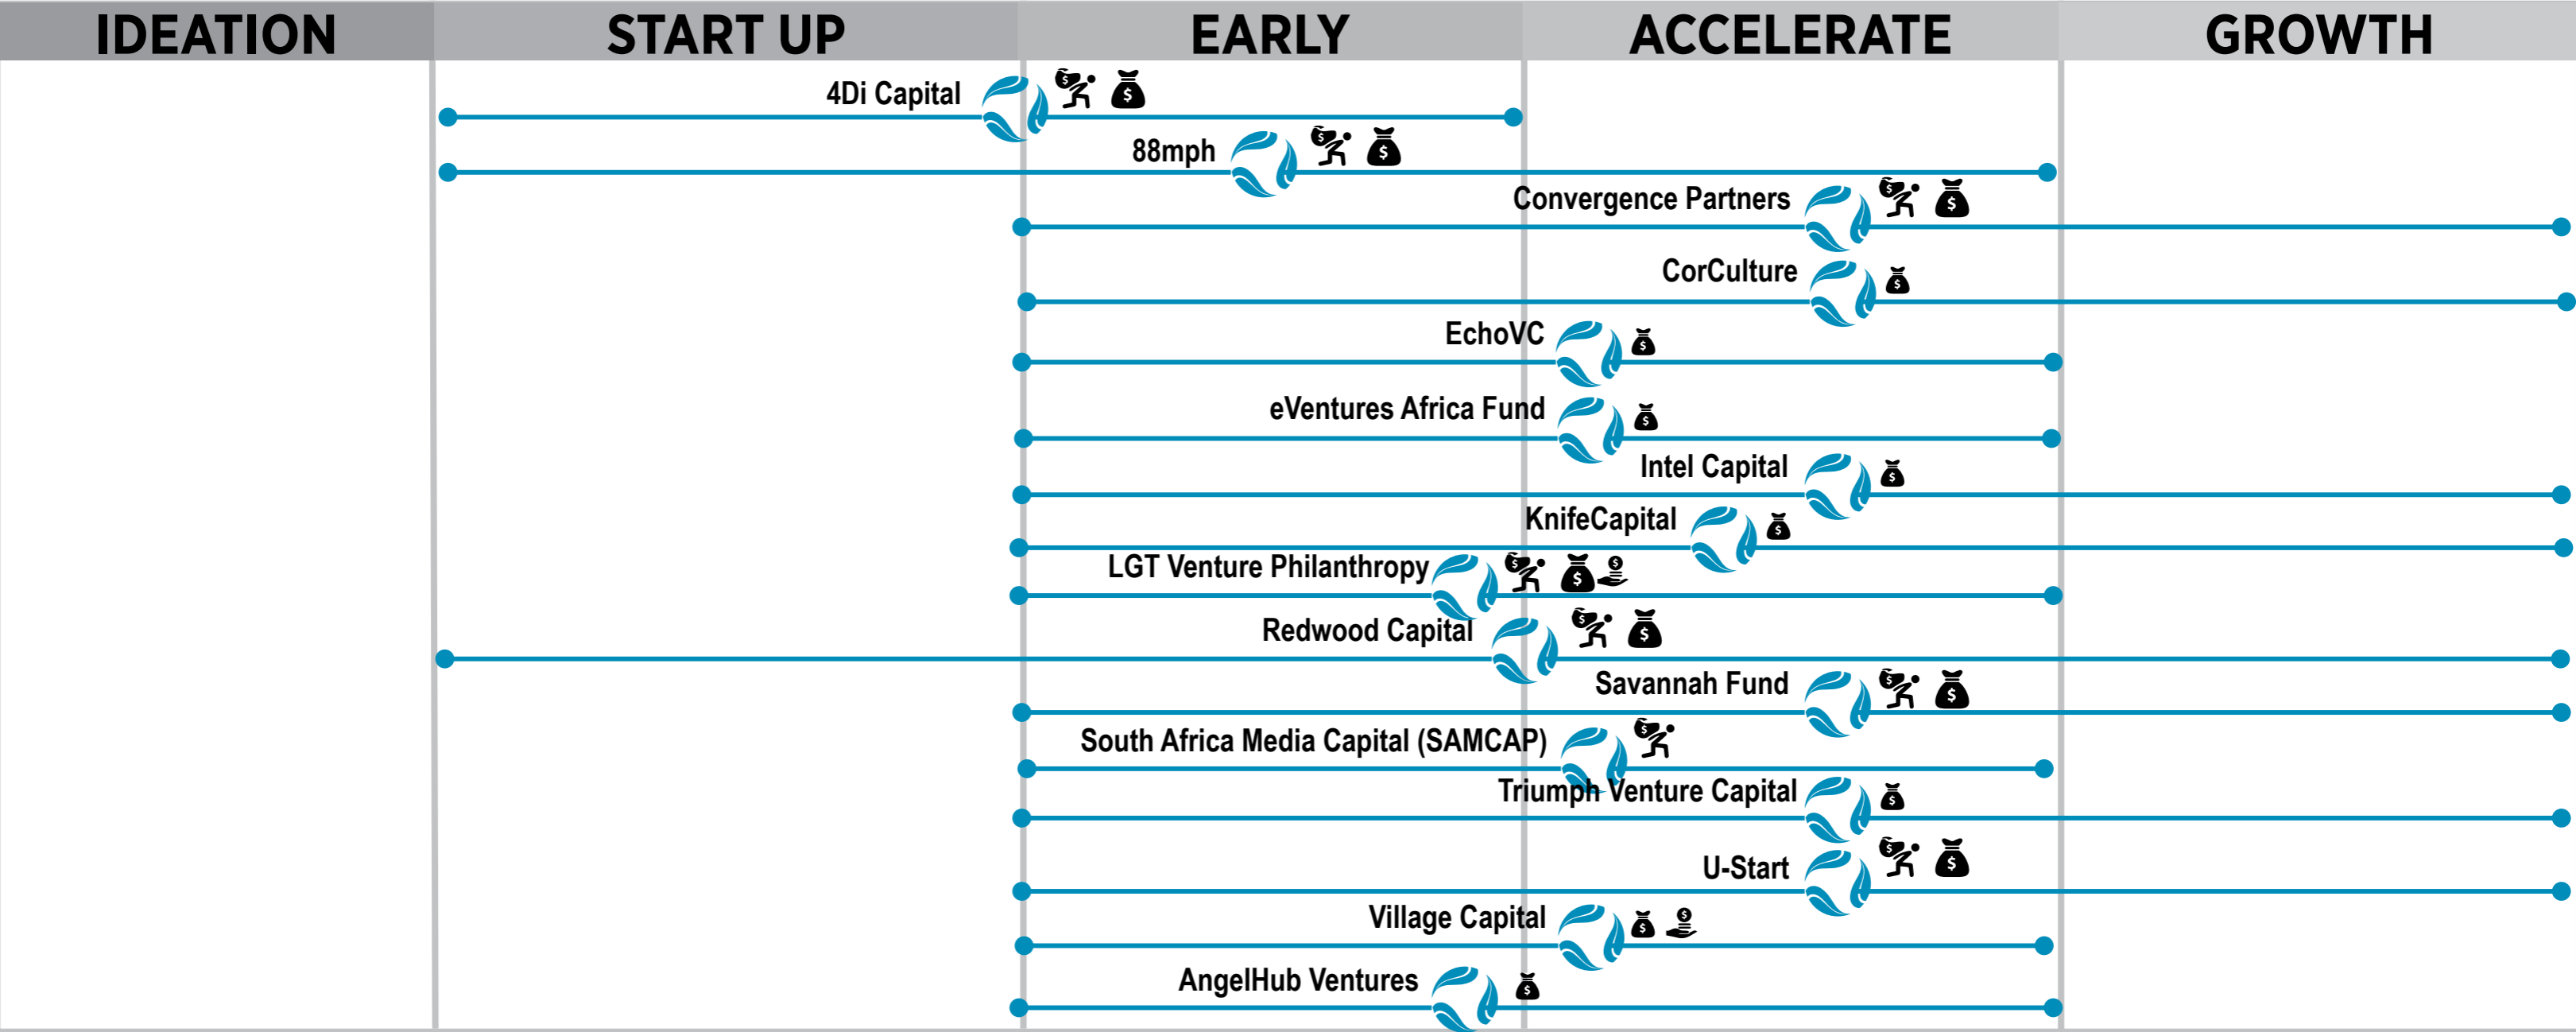

VENTURE CAPITAL + ANGEL INVESTORS