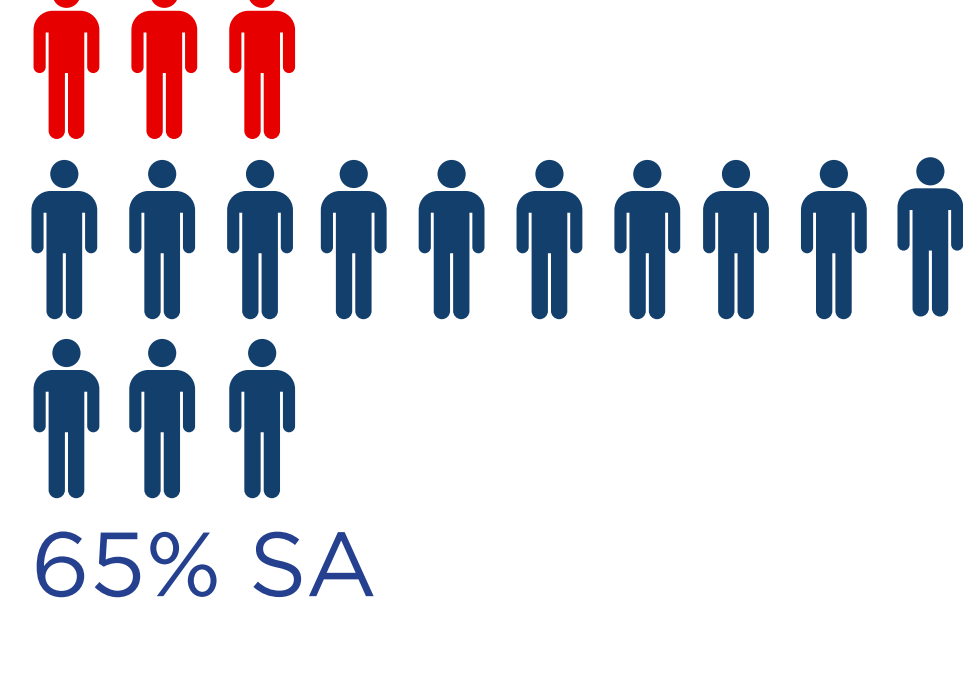

214

The number of organisations that provide support in the entrepreneurial ecosystem

89

CAPACITY DEVELOPMENT PROVIDERS

15% international