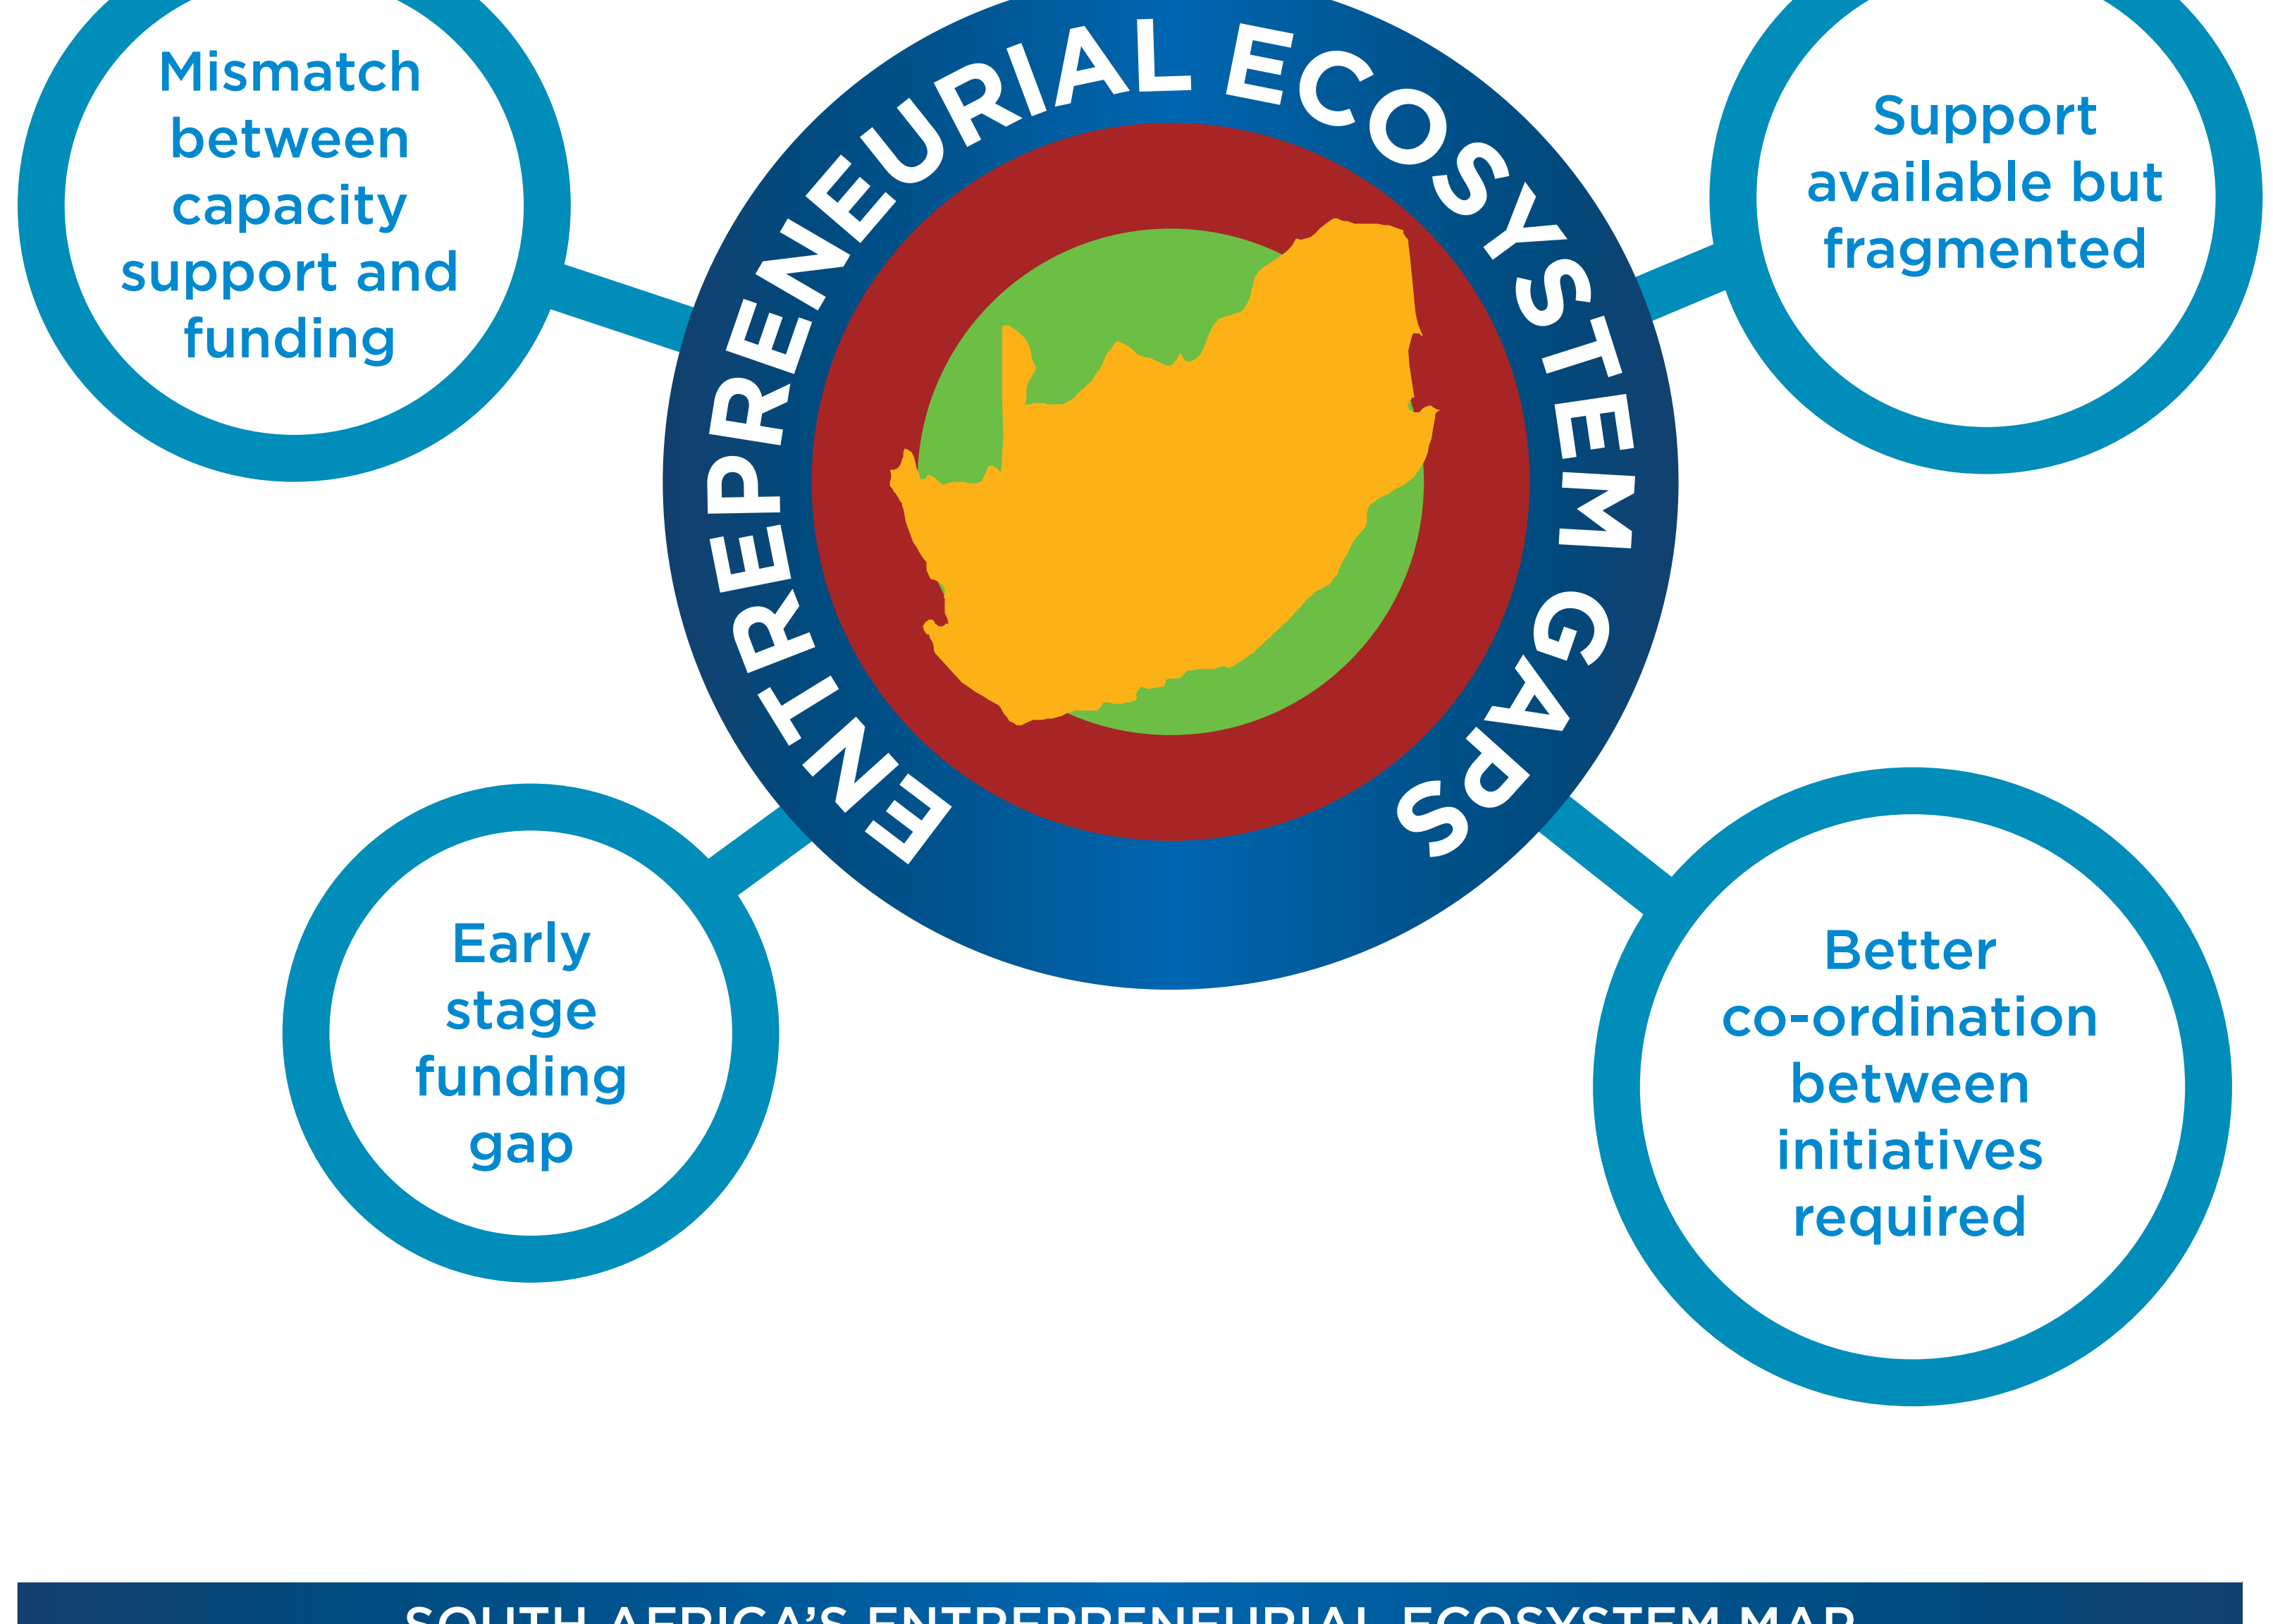

A survey of the support available for entrepreneurs in South Africa was undertaken by the Aspen Network of Development Entrepreneurs (ANDE), South Africa. The infographic below highlights the key findings while interactive buttons provide a more detailed overview of the support available.

214

The number of organisations that provide support in the entrepreneurial ecosystem

89

CAPACITY DEVELOPMENT PROVIDERS

15% international

53

ECOSYSTEM SUPPORT PLAYERS

71

DIRECT FINANCE PROVIDERS

30% international

70% SA only

SOUTH AFRICA'S ENTREPRENEURIAL ECOSYSTEM MAP

| | IDEATION | STARTUP | EARLY | ACCELERATE | GROWTH |
|---------------------------------------|----------|------------------------------|-----------------------------------|---------------------------------|--------|
| DIRECT FINANCE PROVIDERS | | FUND MANAGERS | | FUND MANAGERS PRIVATE EQUITY | |
| | | | VENTURE CAPITAL + ANGEL INVESTORS | | |
| | | | COMMERCIAL BANKS | | |
| | | | GOV/DFIs | | |
| | | | | | |
| | | | | | |
| CAPACITY DEVELOPMENT PROVIDERS | | GOVERNMENT | | | |
| | | FOR-PROFIT SERVICE PROVIDERS | | | |
| | | NON-PROFIT | | | |
| | | CORPORATES | | | |