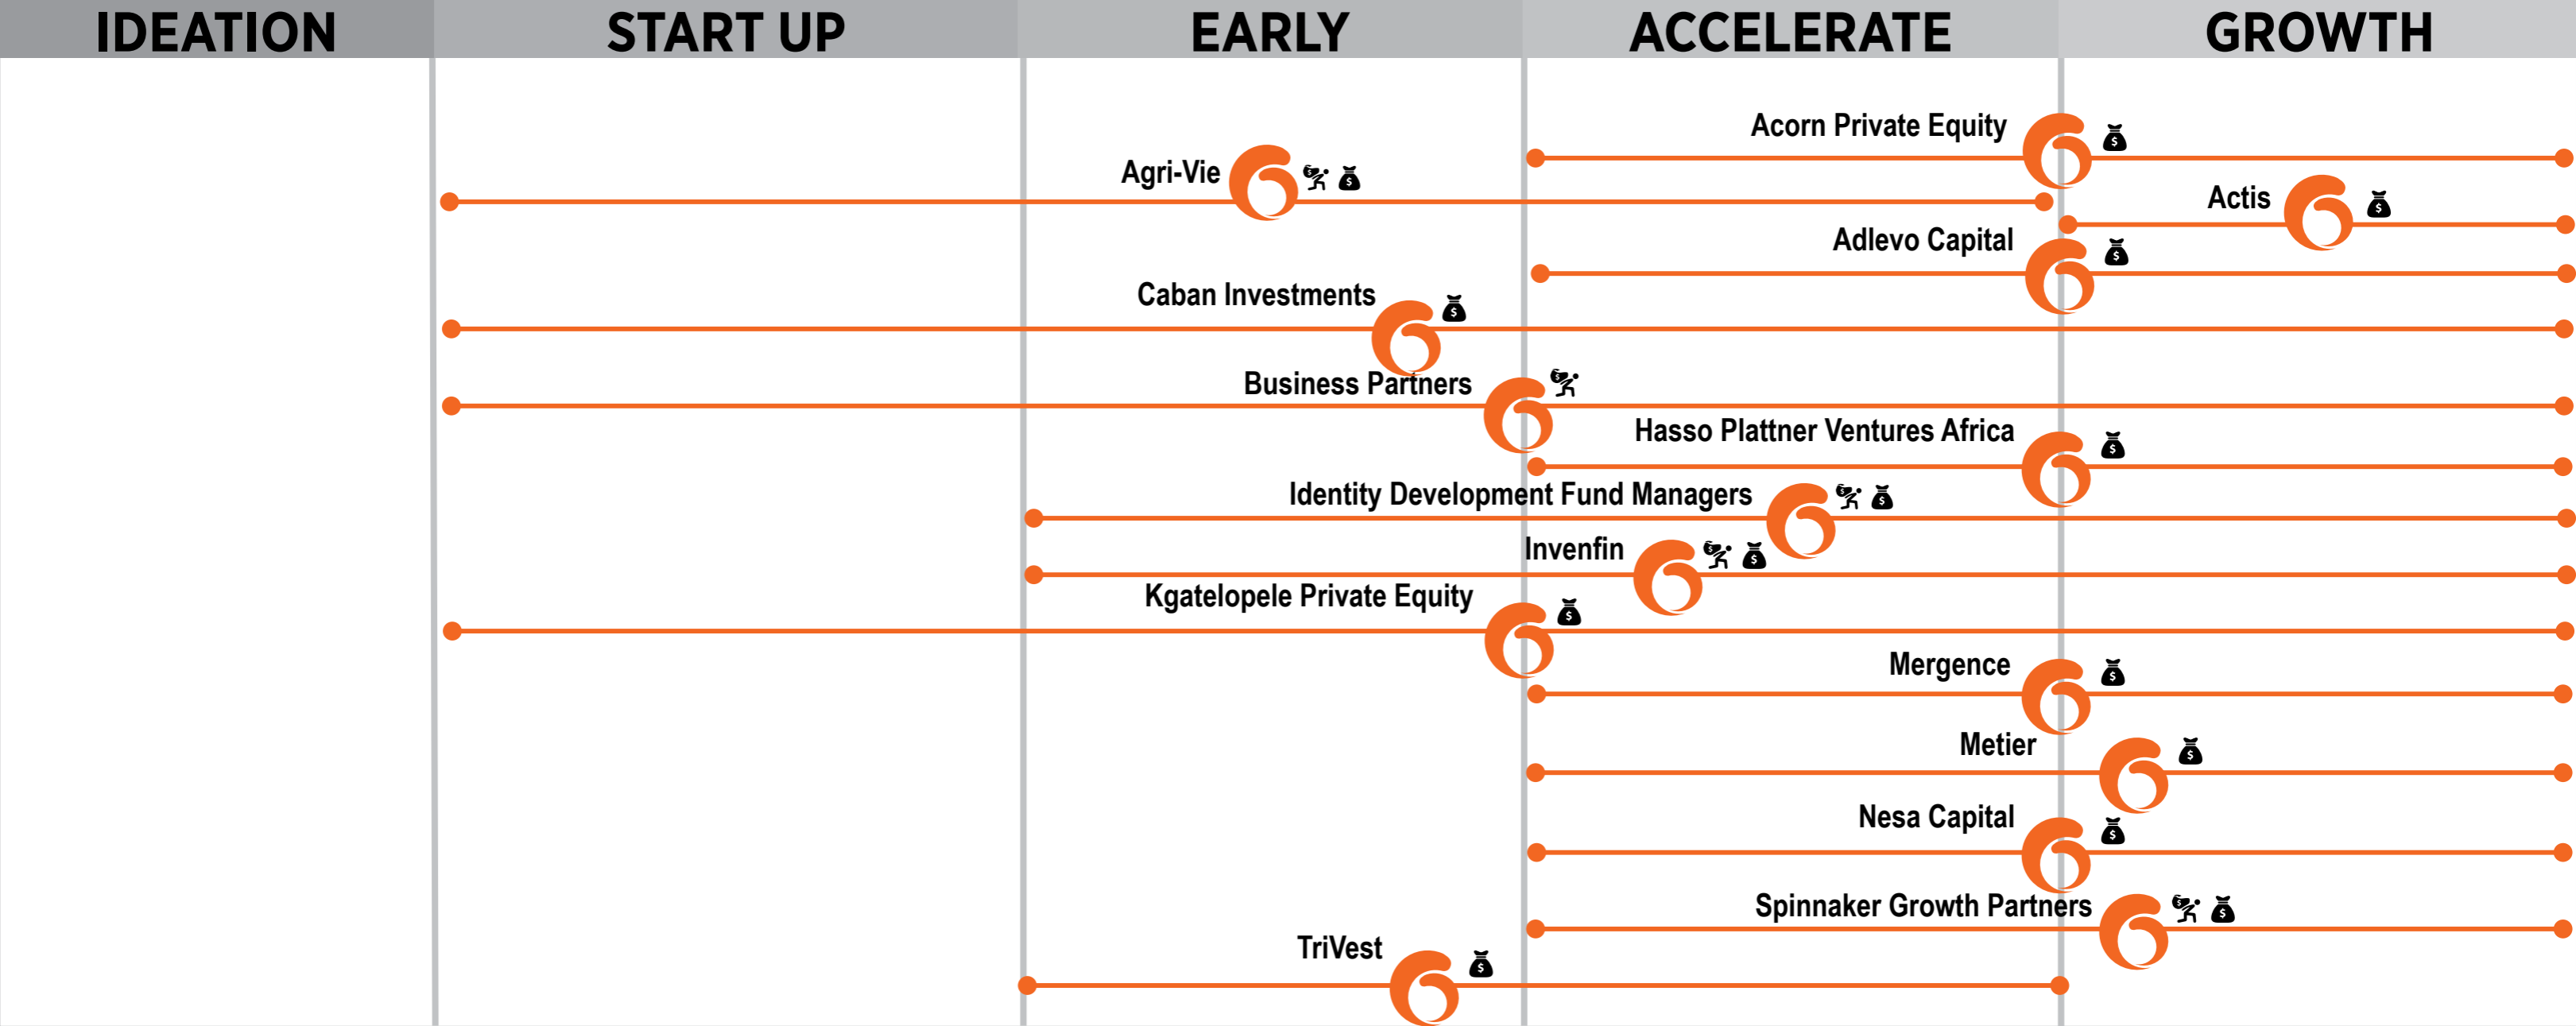

DIRECT FINANCE PROVIDERS

30% international

70% SA only

SOUTH AFRICA'S ENTREPRENEURIAL ECOSYSTEM MAP

| | IDEATION | STARTUP | EARLY | ACCELERATE | GROWTH |
|---------------------------------------|----------|------------------------------|-----------------------------------|---------------------------------|--------|
| DIRECT FINANCE PROVIDERS | | FUND MANAGERS | | FUND MANAGERS PRIVATE EQUITY | |
| | | | VENTURE CAPITAL + ANGEL INVESTORS | | |
| | | | COMMERCIAL BANKS | | |
| | | | GOV/DFIs | | |
| | | | | | |
| | | | | | |
| CAPACITY DEVELOPMENT PROVIDERS | | GOVERNMENT | | | |
| | | FOR-PROFIT SERVICE PROVIDERS | | | |
| | | NON-PROFIT | | | |
| | | CORPORATES | | | |

VENTURE CAPITAL + ANGEL INVESTORS

PRIVATE EQUITY

FUND MANAGERS

CROWD FUNDERS

COMMERCIAL BANKS

GOVERNMENT

| IDEATION | START UP | EARLY | ACCELERATE | GROWTH |
|----------|-------------------------------------------------------------|-------|------------|--------|
| | Cape Craft and Design Institute | | | |
| | DTI Incubator Support Programme | | | |
| | Eastern Cape Information Technology Initiative | | | |
| | eGoliBio | | | |
| | Ekurhuleni Business Facilitation Network | | | |
| | Free State enterPRIZE Job Creation Challenge | | | |
| | Furntech | | | |
| | Gauteng Enterprise Propeller | | | |
| | Mapfura Makhura Incubator | | | |
| | Mobile Agri Skills Development and Training | | | |
| | National Youth Development Agency | | | |
| | Red Door | | | |
| | Small Enterprise Development Agency | | | |
| | Startup Nations South Africa | | | |
| | The Innovation Hub | | | |
| | UKTI Global Entrepreneur Programme | | | |
| | Western Cape Department of Economic Development and Tourism | | | |
| | Chemin | | | |
| | Tourism Enterprise Partnership | | | |

FOR-PROFIT SERVICE PROVIDERS

| IDEATION | START UP | EARLY | ACCELERATE | GROWTH |
|----------|----------|-------|------------|--------|
|----------|----------|-------|------------|--------|

SOUTH AFRICA'S ENTREPRENEURIAL ECOSYSTEM MAP