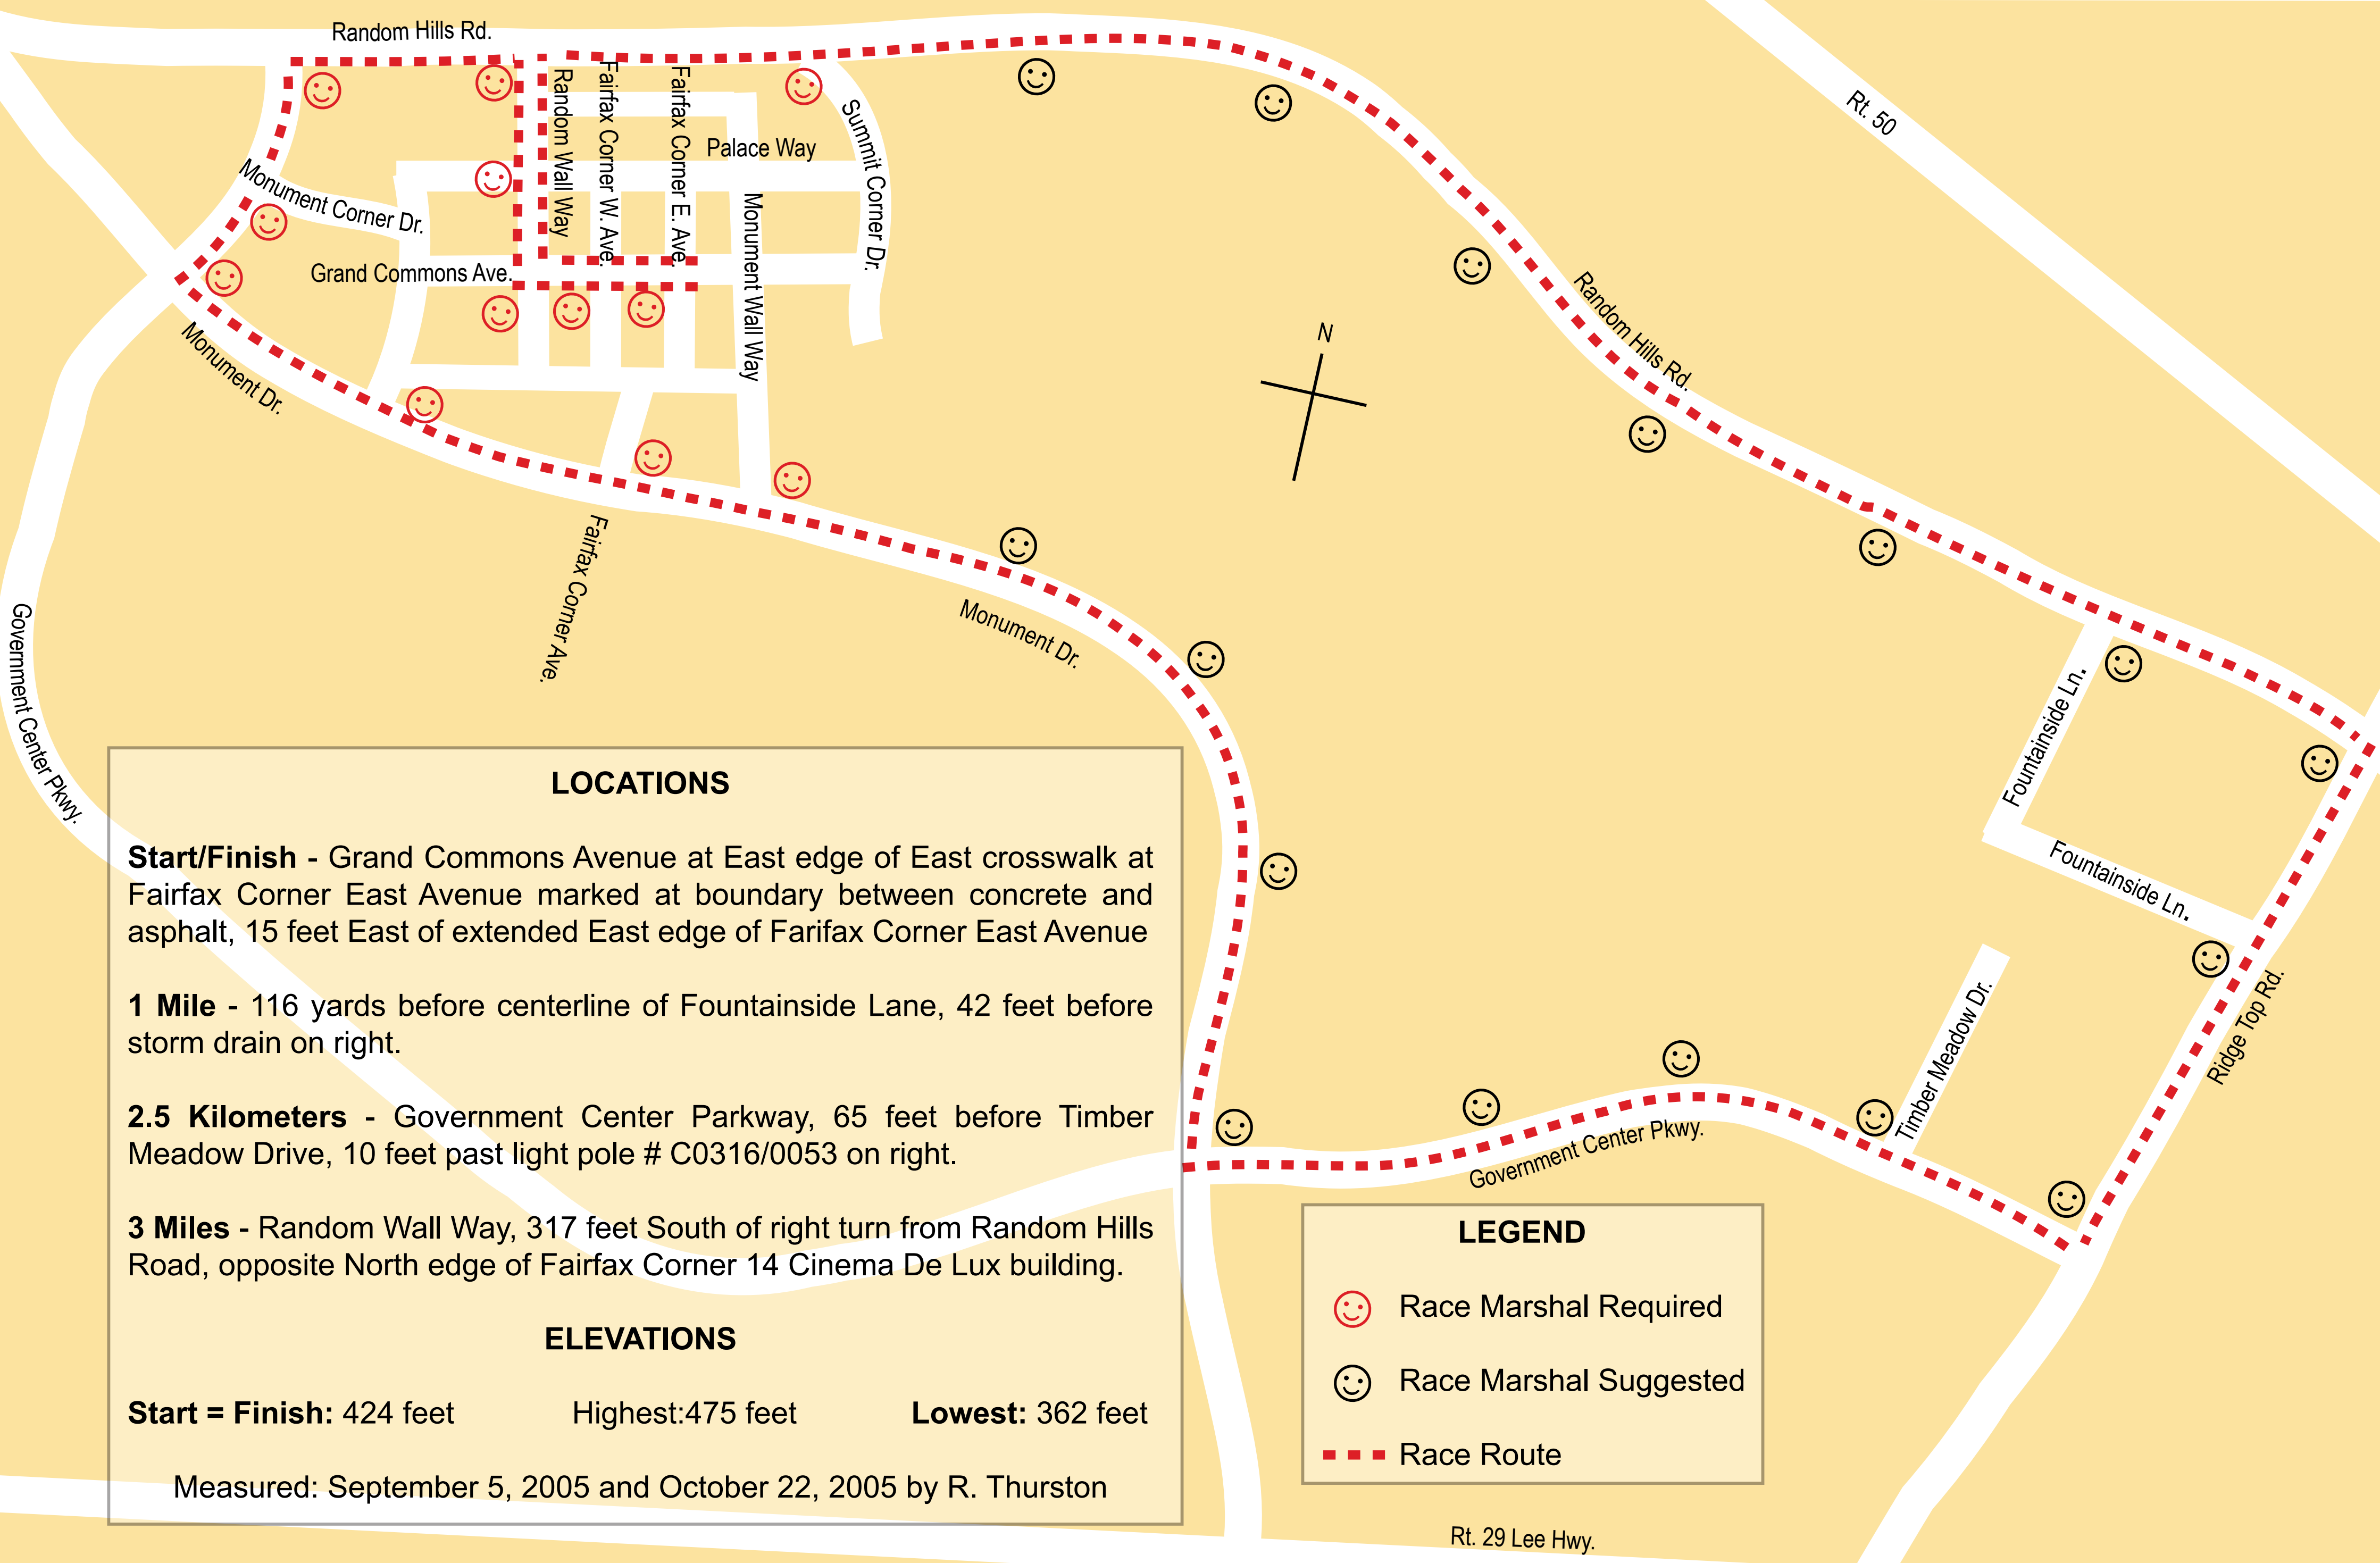

Fairfax Corner 5K Illustration

I-66

LOCATIONS

Start/Finish - Grand Commons Avenue at East edge of East crosswalk at Fairfax Corner East Avenue marked at boundary between concrete and asphalt, 15 feet East of extended East edge of Fairfax Corner East Avenue

1 Mile - 116 yards before centerline of Fountainside Lane, 42 feet before storm drain on right.

2.5 Kilometers - Government Center Parkway, 65 feet before Timber Meadow Drive, 10 feet past light pole # C0316/0053 on right.

3 Miles - Random Wall Way, 317 feet South of right turn from Random Hills Road, opposite North edge of Fairfax Corner 14 Cinema De Lux building.

ELEVATIONS

Start = Finish: 424 feet **Highest:** 475 feet **Lowest:** 362 feet

Measured: September 5, 2005 and October 22, 2005 by R. Thurston

LEGEND

-  Race Marshal Required
-  Race Marshal Suggested
-  Race Route