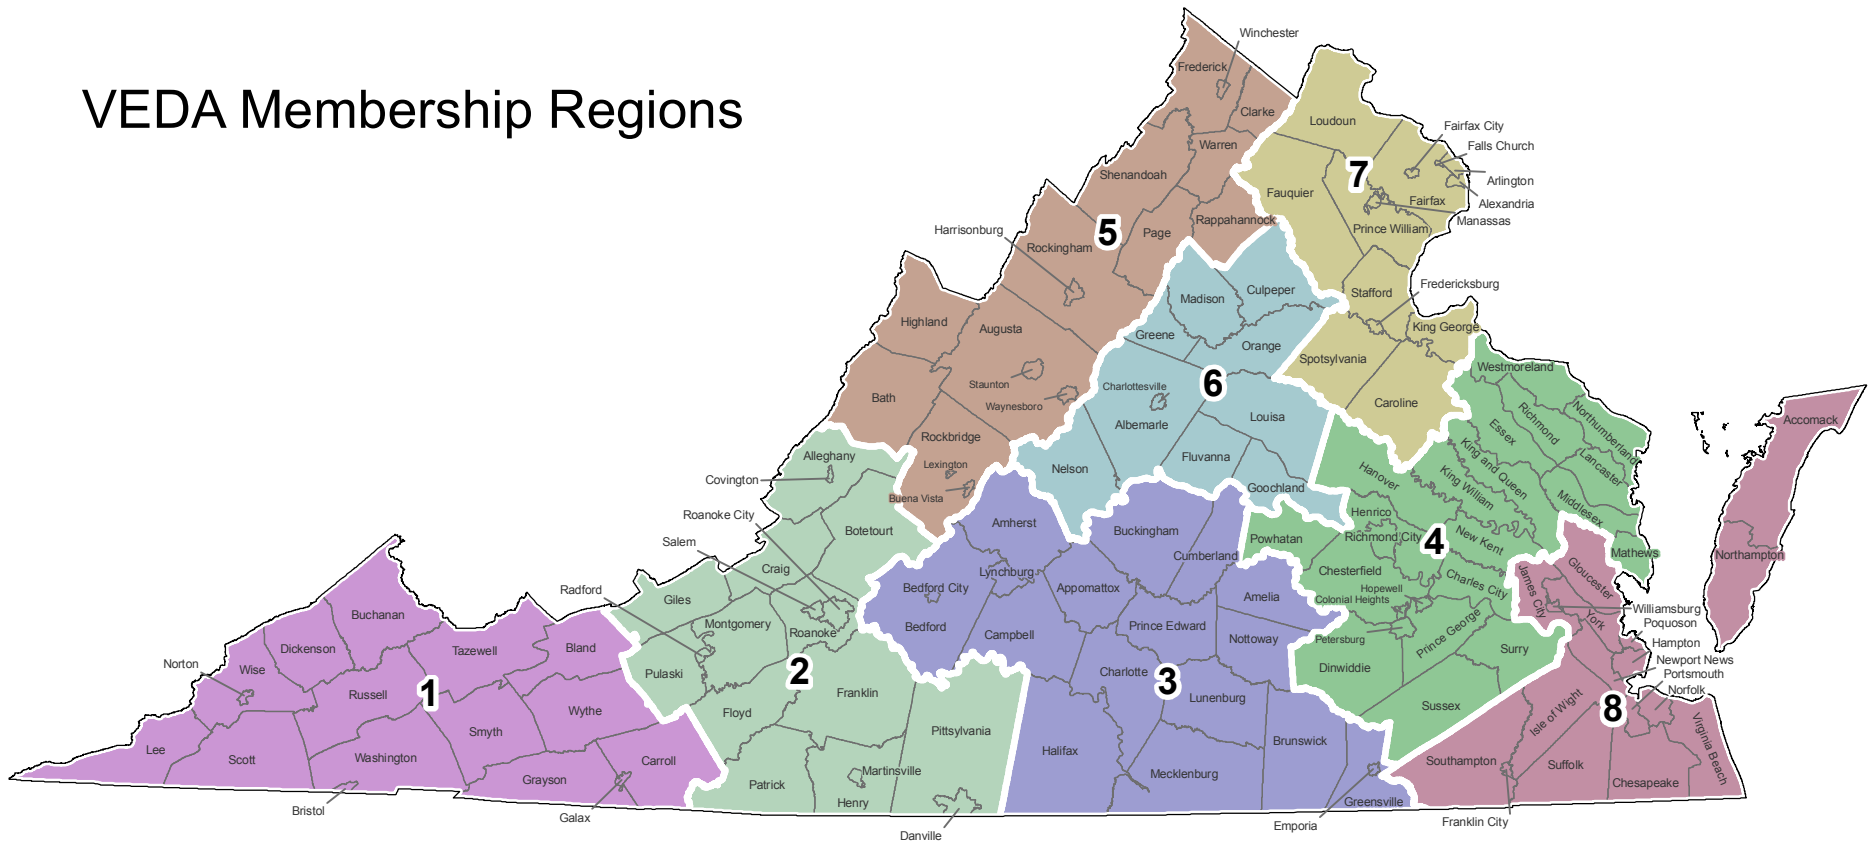

# VEDA Membership Regions

## Region 1

Bland  
Bristol  
Buchanan  
Carroll  
Dickenson  
Galax  
Grayson  
Lee  
Norton  
Russell  
Scott  
Smyth  
Tazewell  
Washington  
Wise  
Wythe

## Region 7

Alexandria  
Arlington  
Caroline  
Fairfax  
Fairfax City  
Falls Church  
Fauquier  
Fredericksburg  
King George  
Loudoun  
Manassas  
Manassas Park  
Prince William  
Spotsylvania  
Stafford

## Region 8

Accomack  
Chesapeake  
Franklin City  
Gloucester  
Hampton  
Isle of Wight  
James City  
Newport News  
Norfolk  
Northampton  
Poquoson  
Portsmouth  
Southampton  
Suffolk  
Virginia Beach  
Williamsburg  
York